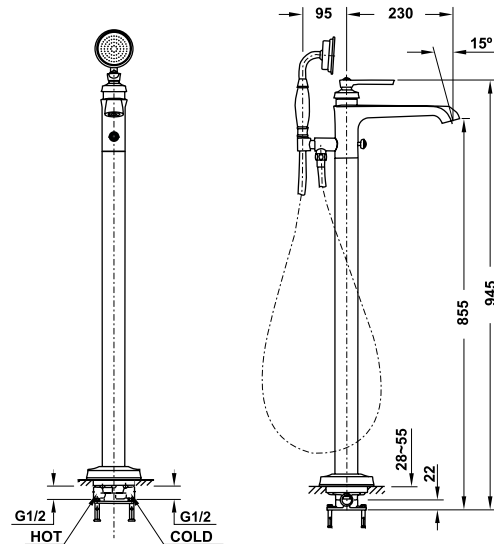

Art.No.: 589.35.033

- Lưu lượng nước ở 3 bar:
  - Vòi xả bồn: 21 lít/phút
  - Đầu cấp sen: 12 lít/phút
- Vòi xả bồn: 21 lít/phút
- Đầu cấp sen: 12 lít/phút
- Áp lực nước vận hành: 1 - 5 bar
- Dây sen PVC 1500 mm
- Chất liệu: Đồng
- Màu sắc: Đồng cổ

- Flow rate at 3 bar:
  - Spout outlet: 21 l/min
  - Shower outlet: 12 l/min
- Spout outlet: 21 l/min
- Shower outlet: 12 l/min
- Operating pressure: 1 - 5 bar
- PVC hose 1500 mm
- Material: Brass
- Finish: Polished Gold