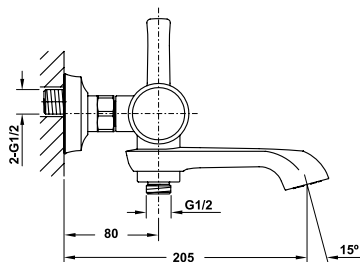

NEW

Art.No.: 589.35.096

- Lưu lượng nước ở 3 bar:
- Vòi xả bốn: 21 lít/phút
- Đầu cấp sen: 12 lít/phút
- Áp lực nước vận hành: 1 - 5 bar
- Xoay vòi 90° để chuyển chế độ
- Chất liệu: Đồng
- Màu sắc: Đen

- Flow rate at 3 bar:
- Spout outlet: 21 l/min
- Shower outlet: 16 l/min
- Operating pressure: 1 - 5 bar
- Turn spout 90° to change function
- Material: Brass
- Finish: Matt Black