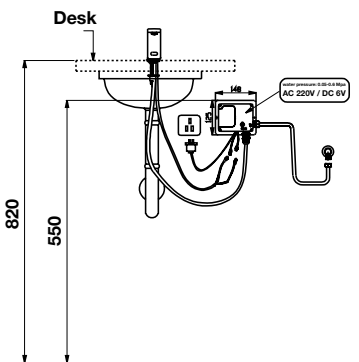

- Sensor soap dispenser
- With soap/ liquidbottle 1000ml
- Flow of soap liquid: 0.6-1.0 ml/ time
- Finish: Chrome
- Water pressure: 0.05-0.8Mpa
- Size: 41 x 134 x 119 mm
- Power: AC220 V

MÁY SẤY TAY HAND DRYER