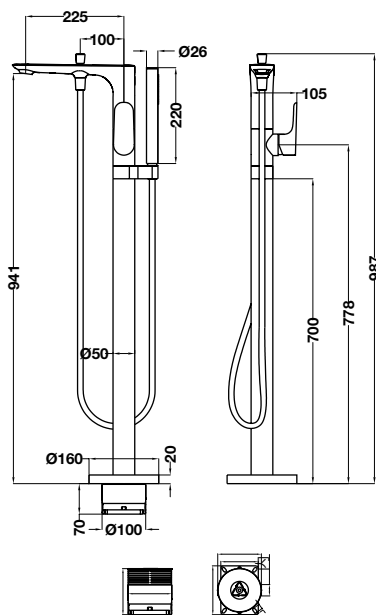

BỘ TRỘN BỒN TẮM BATH MIXERS

Bộ trộn bồn tắm đặt sàn Kobe chrome Kobe floor-standing bath mixer chrome

Art.No.: 589.15.120

1. Lưu lượng nước ở 3 bar:
     - Vòi xả bồn: 22 lít/phút
     - Đầu cấp sen: 13.5 lít/phút
   - Dây sen 1500 mm
   - Đã bao gồm bộ âm
   - Màu sắc: Chrome
3. Flow rate at 3 bar:
     - Spout outlet: 22 liters/min
     - Shower outlet: 13.5 liters/min
   - Shower hose 1500 mm
   - Basic set included
   - Finish: Chrome

Bộ trộn bồn tắm đặt sàn REGAL REGAL floor-standing bath mixer

Art.No.: 495.61.128

1. Lưu lượng nước ở 3 bar:
     - Vòi xả bồn: 20.3 lít/phút
     - Đầu cấp sen: 17.3 lít/phút
   - Dây sen 1500 mm
   - Đã bao gồm bộ âm
   - Màu sắc: Chrome
3. Flow rate at 3 bar:
     - Spout outlet: 20.3 liters/min
     - Shower outlet: 17.3 liters/min
   - Shower hose 1500 mm
   - Basic set included
   - Finish: Chrome