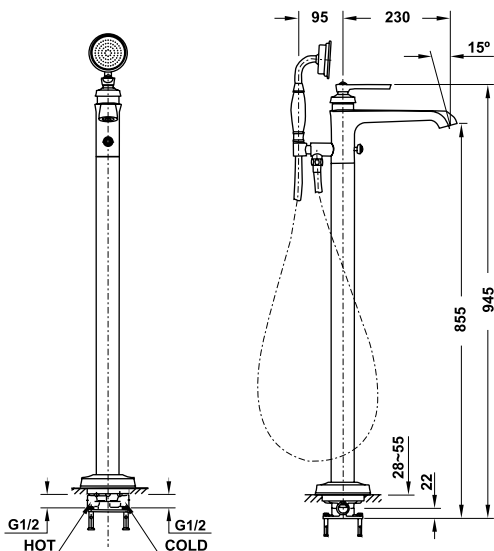

NEW

Art.No.: 589.35.093

1. Lưu lượng nước ở 3 bar:
     - Vòi xả bồn: 21 lít/phút
     - Đầu cấp sen: 12 lít/phút
   - Vòi xả bồn: 21 lít/phút
   - Đầu cấp sen: 12 lít/phút
   - Áp lực nước vận hành: 1 - 5 bar
   - Dây sen PVC 1500 mm
   - Chất liệu: Đồng
   - Màu sắc: Đen
2. Flow rate at 3 bar:
     - Spout outlet: 21 l/min
     - Shower outlet: 12 l/min
   - Spout outlet: 21 l/min
   - Shower outlet: 12 l/min
   - Operating pressure: 1 - 5 bar
   - PVC hose 1500 mm
   - Material: Brass
   - Finish: Matt Black

Art.No.: 589.35.095

1. Lưu lượng nước ở 3 bar:
     - Sen đầu: 15 lít/phút
     - Sen tay: 7 lít/phút
     - Vòi xả bồn: 12 lít/phút
   - Sen đầu: 15 lít/phút
   - Sen tay: 7 lít/phút
   - Vòi xả bồn: 12 lít/phút
   - Áp lực nước vận hành: 1 - 5 bar
   - Khóa nhiệt độ an toàn ở 38°C, chống bỏng
   - Dây sen PVC 1500 mm
   - Chất liệu: Đồng
   - Màu sắc: Đen
2. Flow rate at 3 bar:
     - Overhead shower: 15 l/min
     - Hand shower: 7 l/min
     - Spout outlet: 12 l/min
   - Overhead shower: 15 l/min
   - Hand shower: 7 l/min
   - Spout outlet: 12 l/min
   - Operating pressure: 1 - 5 bar
   - Thermostat at 38°C, anti-scald
   - PVC hose 1500 mm
   - Material: Brass
   - Finish: Matt Black