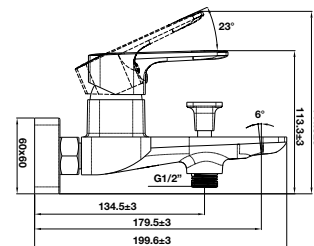

Gợi ý kết hợp sản phẩm với bộ trộn nổi
Proposed items for exposed mixers

495.60.104

485.60.051