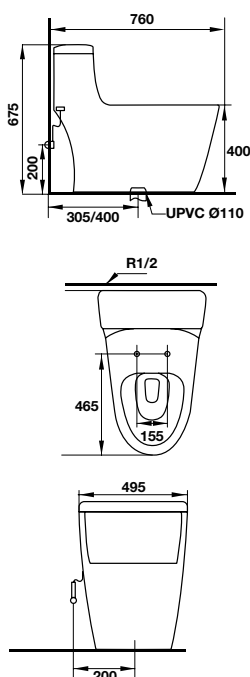

Art.No.: 588.79.401

- Bồn cầu một khối màu trắng 760 x 495 x 675 mm
- Thiết kế không vành
- Tráng men nano
- Núm xả kép ở bên
- Hệ thống xả Syphonic jet 4/6 lit
- Tầm xả 305 mm
- Nắp bồn cầu đóng êm, bộ phụ kiện lắp đặt
- White one-piece toilet 760 x 495 x 675 mm
- Rimless design
- Nano self-cleaning glaze
- Side dual flush
- Syphonic jet action 4/6 liters
- Rough-in 305 mm
- Seat and cover with soft closure, mounting set