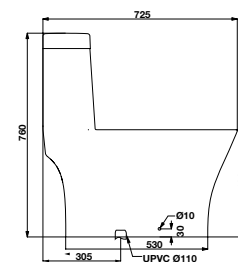

Art.No.: 588.79.412

- Bồn cầu một khối màu trắng 725 x 410 x 760 mm
- Thiết kế không vành
- Tráng men nano
- Nút xả kép nằm ở trên
- Hệ thống xả Syphonic jet 3.5/5 lit
- Tâm xả 305 mm
- Nắp bồn cầu đóng êm, bộ phụ kiện lắp đặt

- White one-piece toilet 725 x 410 x 760 mm
- Rimless design
- Nano self-cleaning glaze
- Top dual flush
- Syphonic jet action 3.5/5 liters
- Rough-in 305 mm
- Seat and cover with soft closure, mounting set