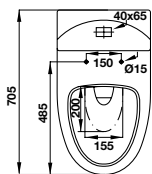

- White one-piece toilet 705 x 410 x 750 mm
- Nano self-cleaning glaze
- Top dual flush
- Syphonic jet action 4/6 lit
- Rough-in 305 mm
- Seat and cover with soft closure, mounting set

Bồn cầu một khối Sapporo Sapporo one-piece toilet