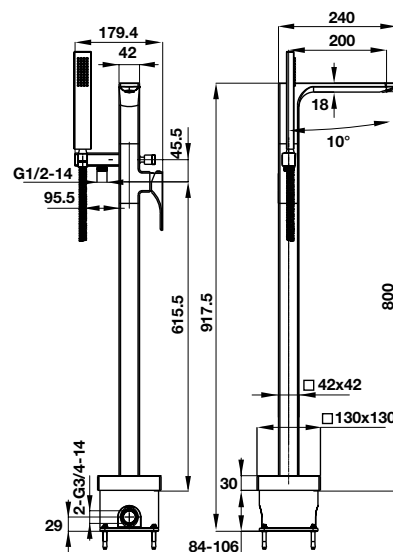

BỘ TRỘN BỒN TẮM BATH MIXERS

Bộ trộn bồn tắm đặt sàn Kobe chrome Kobe floor-standing bath mixer chrome

Art.No.: 589.15.120

1. Lưu lượng nước ở 3 bar:
     - Vòi xả bồn: 22 lít/phút
     - Đầu cấp sen: 13.5 lít/phút
   - Dây sen 1500 mm
   - Đã bao gồm bộ âm
   - Màu sắc: Chrome
3. Flow rate at 3 bar:
     - Spout outlet: 22 liters/min
     - Shower outlet: 13.5 liters/min
   - Shower hose 1500 mm
   - Basic set included
   - Finish: Chrome

Bộ trộn bồn tắm đặt sàn REGAL REGAL floor-standing bath mixer

Art.No.: 495.61.128

1. Lưu lượng nước ở 3 bar:
     - Vòi xả bồn: 20.3 lít/phút
     - Đầu cấp sen: 17.3 lít/phút
   - Dây sen 1500 mm
   - Đã bao gồm bộ âm
   - Màu sắc: Chrome
3. Flow rate at 3 bar:
     - Spout outlet: 20.3 liters/min
     - Shower outlet: 17.3 liters/min
   - Shower hose 1500 mm
   - Basic set included
   - Finish: Chrome