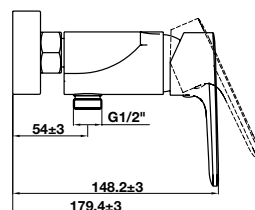

BỘ SỬU TẬP KOBE KOBE COLLECTION

NEW

Art.No.: 589.15.061

- Lưu lượng nước ở 3 bar - đường nước 1: 31 lit/phút
- Lưu lượng nước ở 3 bar - đường nước 2: 30 lit/phút
- Màu sắc: Chrome

- Flow rate at 3 bar - outlet 1: 31 liters/min
- Flow rate at 3 bar - outlet 2: 30 liters/min
- Finish: Chrome

NEW

Art.No.: 589.15.006

- Lưu lượng nước ở 3 bar: 22 lit/phút
- Màu sắc: Chrome

- Flow rate at 3 bar: 22 liters/min
- Finish: Chrome

NEW

Art.No.: 589.15.005

- Lưu lượng nước ở 3 bar:
  - Vòi xả bồn: 21 lit/phút
  - Đầu cấp sen: 20 lit/phút
- Màu sắc: Chrome

- Flow rate at 3 bar
  - Spout outlet: 21 liters/min
  - Shower outlet: 20 liters/min
- Finish: Chrome

Gợi ý kết hợp sản phẩm với bộ trộn nổi
Proposed items for exposed mixers

495.60.104

485.60.051