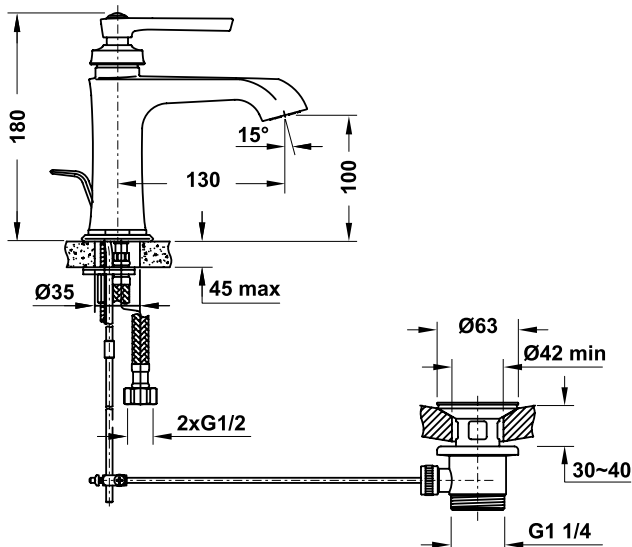

Art.No.: 589.35.091

- Lưu lượng nước ở 3 bar: 7 lít/phút
- Áp lực nước vận hành: 1 - 5 bar
- Gồm bộ xả nhấn
- Dây cấp nước 400 mm
- Chất liệu: Đồng
- Màu sắc: Đen

- Flow rate at 3 bar: 7 l/min
- Operating pressure: 1 - 5 bar
- Pop-up waste set
- 400 mm flexible hoses
- Material: Brass
- Finish: Matt Black