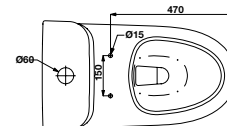

Art.No.: 588.79.412

- Bồn cầu một khối màu trắng 725 x 410 x 760 mm
- Thiết kế không vành
- Tráng men nano
- Nút xả kép nằm ở trên
- Hệ thống xả Syphonic jet 3.5/5 lit
- Tâm xả 305 mm
- Nắp bồn cầu đóng êm, bộ phụ kiện lắp đặt

- White one-piece toilet 725 x 410 x 760 mm
- Rimless design
- Nano self-cleaning glaze
- Top dual flush
- Syphonic jet action 3.5/5 liters
- Rough-in 305 mm
- Seat and cover with soft closure, mounting set