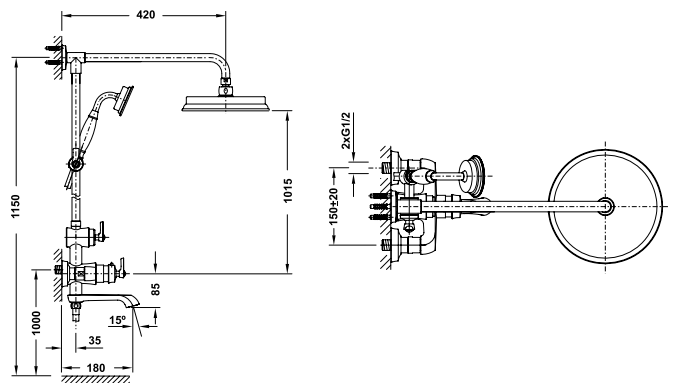

NEW

Art.No.: 589.35.065

1. Lưu lượng nước ở 3 bar:
     - Sen đầu: 15 lít/phút
     - Sen tay: 7 lít/phút
     - Vòi xả bồn: 12 lít/phút
   - Sen đầu: 15 lít/phút
   - Sen tay: 7 lít/phút
   - Vòi xả bồn: 12 lít/phút
   - Áp lực nước vận hành: 1 - 5 bar
   - Khoá nhiệt độ an toàn ở 38°C, chống bỏng
   - Dây sen PVC 1500 mm
   - Chất liệu: Đồng
   - Màu sắc: Vàng
3. Flow rate at 3 bar:
     - Overhead shower: 15 l/min
     - Hand shower: 7 l/min
     - Spout outlet: 12 l/min
   - Overhead shower: 15 l/min
   - Hand shower: 7 l/min
   - Spout outlet: 12 l/min
   - Operating pressure: 1 - 5 bar
   - Thermostat at 38°C, anti-scald
   - PVC hose 1500 mm
   - Material: Brass
   - Finish: Polished Gold