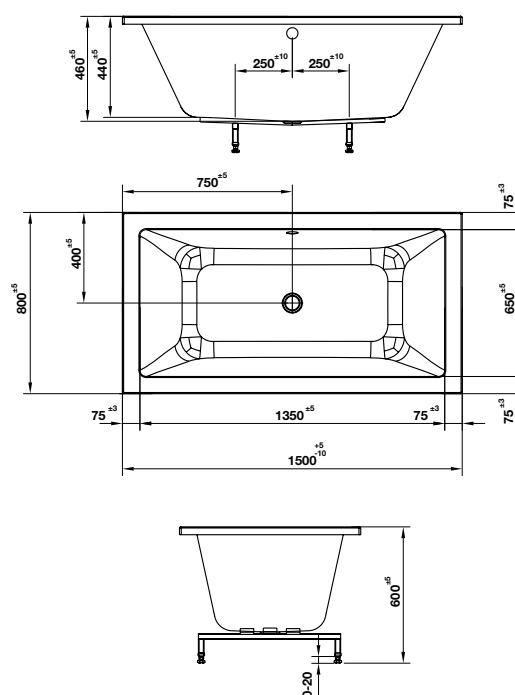

Art.No.: 588.79.603

- Bồn tắm âm hình chữ nhật, bằng acrylic màu trắng
- Dung tích: 210 lit
- Kích thước: 1500x800x460 mm
- Đường xả dưới chân bồn tắm
- Đã bao gồm bộ xả và ống thải
- Rectangle, white, acrylic, built-in bathtub
- Water capacity: 210 liters
- Dimension: 1500x800x460 mm
- Outlet in foot area
- Waste set and siphon included