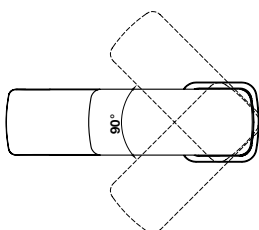

BỘ SỬU TẬP KOBE KOBE COLLECTION

NEW

NEW

NEW

Art.No.: 589.15.030

- Lưu lượng nước ở 3 bar: 10 lit/phút
- Không gồm bộ xả
- Màu sắc: Đen

- Flow rate at 3 bar: 10 liters/min
- Without waste set
- Finish: Black

* Vui lòng chọn bộ xả vòi trang 159.
Please select waste set at page 159.

Art.No.: 589.15.032

- Lưu lượng nước ở 3 bar: 9 lit/phút
- Không gồm bộ xả
- Màu sắc: Đen

- Flow rate at 3 bar: 9 liters/min
- Without waste set
- Finish: Black

* Vui lòng chọn bộ xả vòi trang 159.
Please select waste set at page 159.

Art.No.: 589.15.034

- Lưu lượng nước ở 3 bar: 10 lit/phút
- Không gồm bộ xả
- Màu sắc: Đen

- Flow rate at 3 bar: 10 liters/min
- Without waste set
- Finish: Black