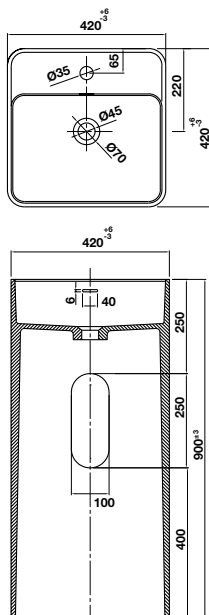

Art.No.: 588.87.401

- Kích thước: 450x 900mm
- Vật liệu: Đá nhân tạo Solid Surface
- Hoàn thiện: Trắng mờ
- Có lỗ gắn vòi
- Có xả tràn
- Bao gồm bộ xả pop-up
- Đặt riêng bộ kết nối và bẫy mùi
- Dimension: 450x 900mm
- Material: Solid Surface
- Finish: Matt White
- With tap platform
- With overflow
- Included pop-up waste set
- Order connection & siphon separately