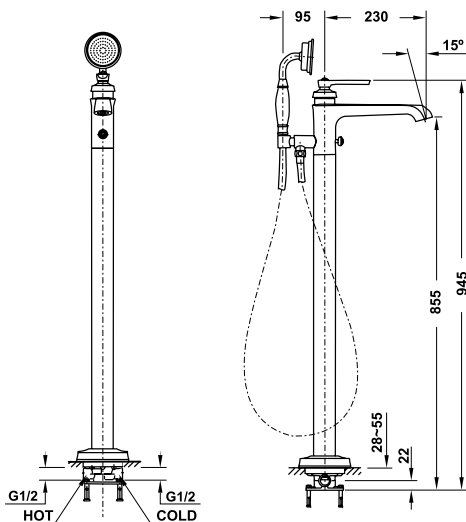

NEW

Art.No.: 589.35.063

1. Lưu lượng nước ở 3 bar:
     - Vòi xả bồn: 21 lít/phút
     - Đầu cấp sen: 12 lít/phút
   - Vòi xả bồn: 21 lít/phút
   - Đầu cấp sen: 12 lít/phút
   - Áp lực nước vận hành: 1 - 5 bar
   - Dây sen PVC 1500 mm
   - Chất liệu: Đồng
   - Màu sắc: Vàng
3. Flow rate at 3 bar:
     - Spout outlet: 21 l/min
     - Shower outlet: 12 l/min
   - Spout outlet: 21 l/min
   - Shower outlet: 12 l/min
   - Operating pressure: 1 - 5 bar
   - PVC hose 1500 mm
   - Material: Brass
   - Finish: Polished Gold