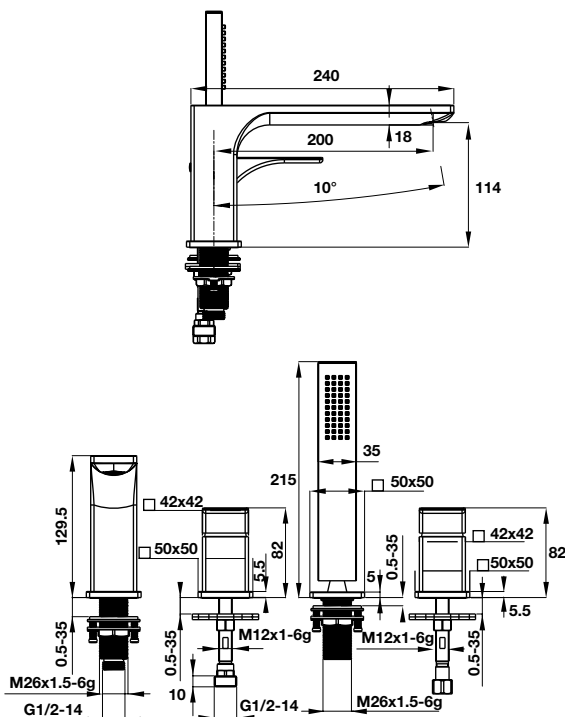

Art.No.: 495.61.126

1. Lưu lượng nước ở 3 bar:
     - Vòi xả bồn: 18.1 lit/phút
     - Đầu cấp sen: 10.9 lit/phút
   - Dây sen 1500 mm
   - Màu sắc: Chrome
3. Flow rate at 3 bar:
     - Spout outlet: 18.1 liters/min
     - Shower outlet: 10.9 liters/min
   - Shower hose 1500 mm
   - Finish: Chrome