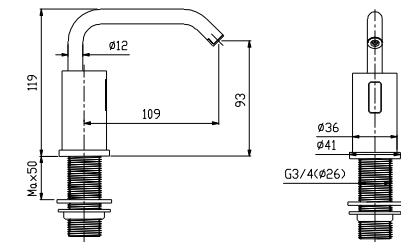

Art.No.: 589.63.090

- Vòi xịt xà phòng tự động
- Thể tích 1000ml
- Lưu lượng: 0.6-1.0 ml/ lần
- Màu sắc: Chrome
- Áp lực nước: 0.05-0.8Mpa
- Kích thước: 41 x 134 x 119 mm
- Nguồn điện: AC220 V

- Sensor soap dispenser
- With soap/ liquidbottle 1000ml
- Flow of soap liquid: 0.6-1.0 ml/ time
- Finish: Chrome
- Water pressure: 0.05-0.8Mpa
- Size: 41 x 134 x 119 mm
- Power: AC220 V