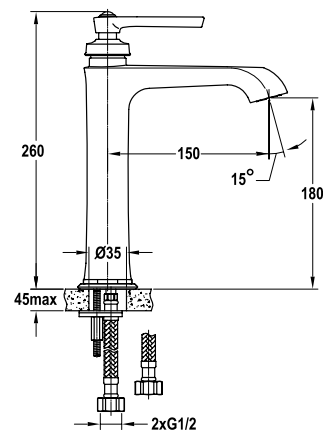

Art.No.: 589.35.060

- Lưu lượng nước ở 3 bar: 7 lít/phút
- Áp lực nước vận hành: 1 - 5 bar
- Gồm bộ xả nhấn
- Dây cấp nước 400 mm
- Chất liệu: Đồng
- Màu sắc: Vàng

- Flow rate at 3 bar: 7 l/min
- Operating pressure: 1 - 5 bar
- Pop-up waste set
- 400 mm flexible hoses
- Material: Brass
- Finish: Polished Gold