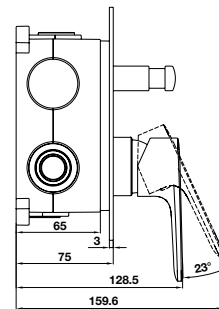

Art.No.: 589.15.037

- Lưu lượng nước ở 3 bar:
  - Đường nước trên: 20.2 lit/phút
  - Đường nước dưới: 18.6 lit/phút
- Màu sắc: Đen
- Flow rate at 3 bar:
  - Upper outlet: 20.2 liters/min
  - Lower outlet: 18.6 liters/min
- Finish: Black