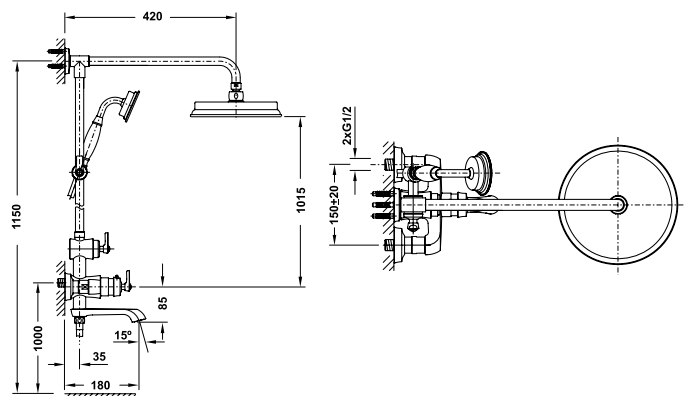

Art.No.: 589.35.033

1. Lưu lượng nước ở 3 bar:
     - Vòi xả bồn: 21 lít/phút
     - Đầu cấp sen: 12 lít/phút
   - Vòi xả bồn: 21 lít/phút
   - Đầu cấp sen: 12 lít/phút
   - Áp lực nước vận hành: 1 - 5 bar
   - Dây sen PVC 1500 mm
   - Chất liệu: Đồng
   - Màu sắc: Đồng cổ
2. Flow rate at 3 bar:
     - Spout outlet: 21 l/min
     - Shower outlet: 12 l/min
   - Spout outlet: 21 l/min
   - Shower outlet: 12 l/min
   - Operating pressure: 1 - 5 bar
   - PVC hose 1500 mm
   - Material: Brass
   - Finish: Polished Gold

Art.No.: 589.35.035

1. Lưu lượng nước ở 3 bar:
     - Sen đầu: 15 lít/phút
     - Sen tay: 7 lít/phút
     - Vòi xả bồn: 12 lít/phút
   - Sen đầu: 15 lít/phút
   - Sen tay: 7 lít/phút
   - Vòi xả bồn: 12 lít/phút
   - Áp lực nước vận hành: 1 - 5 bar
   - Khoá nhiệt độ an toàn ở 38°C, chống bỏng
   - Dây sen PVC 1500 mm
   - Chất liệu: Đồng
   - Màu sắc: Đồng cổ
2. Flow rate at 3 bar:
     - Overhead shower: 15 l/min
     - Hand shower: 7 l/min
     - Spout outlet: 12 l/min
   - Overhead shower: 15 l/min
   - Hand shower: 7 l/min
   - Spout outlet: 12 l/min
   - Operating pressure: 1 - 5 bar
   - Thermostat at 38°C, anti-scald
   - PVC hose 1500 mm
   - Material: Brass
   - Finish: Polished Gold