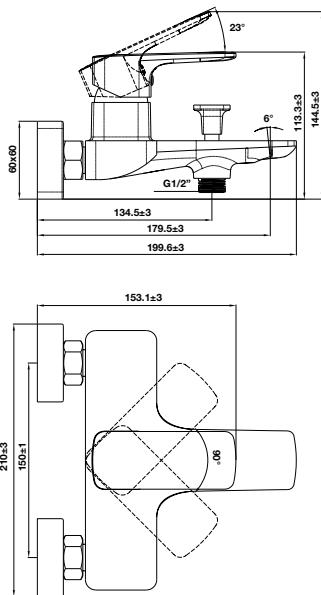

Art.No.: 589.15.035

- Lưu lượng nước ở 3 bar
  - Vòi xả bồn: 21 lit/phút
  - Đầu cấp sen: 20 lit/phút
- Màu sắc: Đen
- Flow rate at 3 bar:
  - Spout outlet: 21 liters/min
  - Shower outlet: 20 liters/min
- Finish: Black