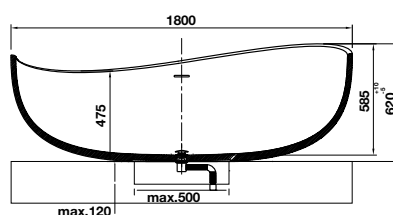

Art.No.: 588.87.600

- Kích thước: 1800 x 1100 x 620mm
- Vật liệu: Đá nhân tạo Solid Surface
- Hoàn thiện: Trắng mờ
- Có xả tràn
- Bao gồm bộ xả pop-up và bẫy mùi
- Dimension: 1800 x 1100 x 620mm
- Material: Solid Surface
- Finish: Matt White
- With overflow
- Included pop-up waste set & siphon