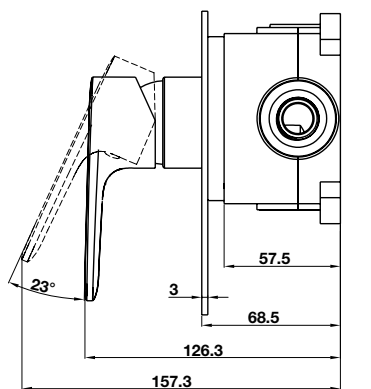

Art.No.: 589.15.008

- Lưu lượng nước ở 3 bar: 21 lit/phút
- Màu sắc: Chrome

- Flow rate at 3 bar: 21 liters/min
- Finish: Chrome