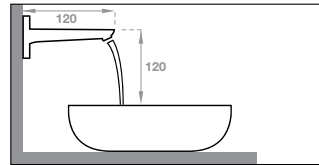

Vòi gắn tường
Wall-hung taps