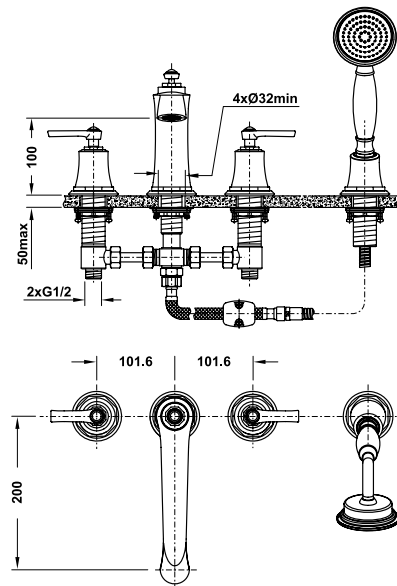

Art.No.: 589.35.094

- Lưu lượng nước ở 3 bar:
  - Vòi xả bồn: 30 lít/phút
  - Đầu cấp sen: 12 lít/phút
- Vòi xả bồn: 30 lít/phút
- Đầu cấp sen: 12 lít/phút
- Áp lực nước vận hành: 1 - 5 bar
- Dây sen bằng đồng 1800 mm
- Chất liệu: Đồng
- Màu sắc: Đen

- Flow rate at 3 bar:
  - Spout outlet: 30 l/min
  - Shower outlet: 12 l/min
- Spout outlet: 30 l/min
- Shower outlet: 12 l/min
- Operating pressure: 1 - 5 bar
- Brass hose 1800 mm
- Material: Brass
- Finish: Matt Black