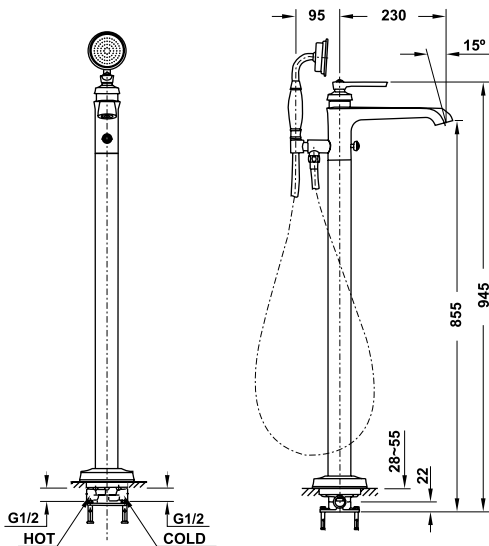

Art.No.: 589.35.033

1. Lưu lượng nước ở 3 bar:
     - Vòi xả bồn: 21 lít/phút
     - Đầu cấp sen: 12 lít/phút
   - Vòi xả bồn: 21 lít/phút
   - Đầu cấp sen: 12 lít/phút
   - Áp lực nước vận hành: 1 - 5 bar
   - Dây sen PVC 1500 mm
   - Chất liệu: Đồng
   - Màu sắc: Đồng cổ
2. Flow rate at 3 bar:
     - Spout outlet: 21 l/min
     - Shower outlet: 12 l/min
   - Spout outlet: 21 l/min
   - Shower outlet: 12 l/min
   - Operating pressure: 1 - 5 bar
   - PVC hose 1500 mm
   - Material: Brass
   - Finish: Polished Gold

Art.No.: 589.35.035

1. Lưu lượng nước ở 3 bar:
     - Sen đầu: 15 lít/phút
     - Sen tay: 7 lít/phút
     - Vòi xả bồn: 12 lít/phút
   - Sen đầu: 15 lít/phút
   - Sen tay: 7 lít/phút
   - Vòi xả bồn: 12 lít/phút
   - Áp lực nước vận hành: 1 - 5 bar
   - Khoá nhiệt độ an toàn ở 38°C, chống bỏng
   - Dây sen PVC 1500 mm
   - Chất liệu: Đồng
   - Màu sắc: Đồng cổ
2. Flow rate at 3 bar:
     - Overhead shower: 15 l/min
     - Hand shower: 7 l/min
     - Spout outlet: 12 l/min
   - Overhead shower: 15 l/min
   - Hand shower: 7 l/min
   - Spout outlet: 12 l/min
   - Operating pressure: 1 - 5 bar
   - Thermostat at 38°C, anti-scald
   - PVC hose 1500 mm
   - Material: Brass
   - Finish: Polished Gold