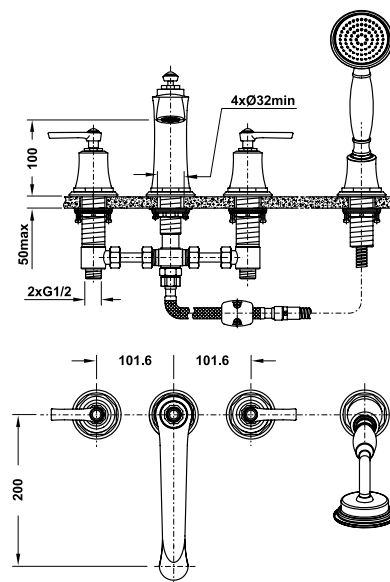

Art.No.: 589.35.034

- Lưu lượng nước ở 3 bar:
- Vòi xả bốn: 30 lít/phút
- Đầu cấp sen: 12 lít/phút
- Vòi xả bốn: 30 lít/phút
- Đầu cấp sen: 12 lít/phút
- Áp lực nước vận hành: 1 - 5 bar
- Dây sen bằng đồng 1800 mm
- Chất liệu: Đồng
- Màu sắc: Đồng cổ

- Flow rate at 3 bar:
- Spout outlet: 30 l/min
- Shower outlet: 12 l/min
- Spout outlet: 30 l/min
- Shower outlet: 12 l/min
- Operating pressure: 1 - 5 bar
- Brass hose 1800 mm
- Material: Brass
- Finish: Polished Gold