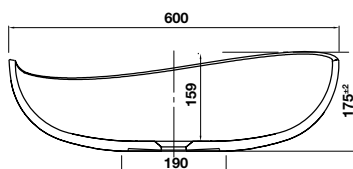

- Dimension: 600 x 360 x 175mm
- Material: Solid Surface
- Finish: Matt White
- With tap platform
- Without overflow
- Included pop-up waste set
- Order connection & siphon separately

SẢN PHẨM ĐÁ NHÂN TẠO SOLID SURFACE