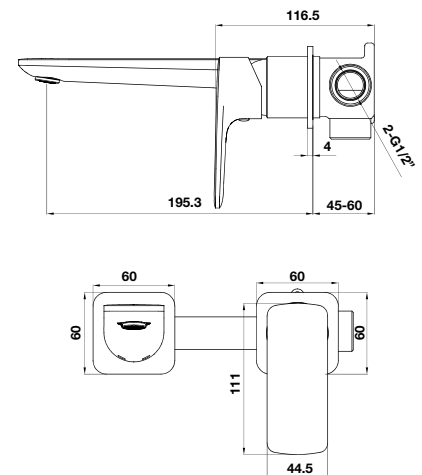

BỘ SỬU TẬP KOBE KOBE COLLECTION

NEW

NEW

NEW

Art.No.: 589.15.030

- Lưu lượng nước ở 3 bar: 10 lit/phút
- Không gồm bộ xả
- Màu sắc: Đen

- Flow rate at 3 bar: 10 liters/min
- Without waste set
- Finish: Black

* Vui lòng chọn bộ xả vòi trang 159.
Please select waste set at page 159.

Art.No.: 589.15.032

- Lưu lượng nước ở 3 bar: 9 lit/phút
- Không gồm bộ xả
- Màu sắc: Đen

- Flow rate at 3 bar: 9 liters/min
- Without waste set
- Finish: Black

* Vui lòng chọn bộ xả vòi trang 159.
Please select waste set at page 159.

Art.No.: 589.15.034

- Lưu lượng nước ở 3 bar: 10 lit/phút
- Không gồm bộ xả
- Màu sắc: Đen

- Flow rate at 3 bar: 10 liters/min
- Without waste set
- Finish: Black