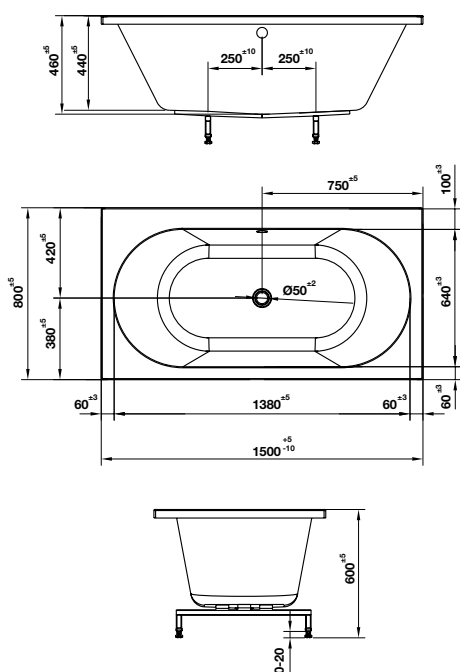

Art.No.: 588.79.601

- Bồn tắm âm hình bầu dục, bằng acrylic màu trắng
- Kích thước: 1500x800x460 mm
- Dung tích: 200 lit
- Đường xả dưới chân bồn tắm
- Đã bao gồm bộ xả và ống thải
- Oval, white, acrylic, built-in bathtub
- Dimension: 1500x800x460 mm
- Water capacity: 200 liters
- Outlet in foot area
- Waste set and siphon included