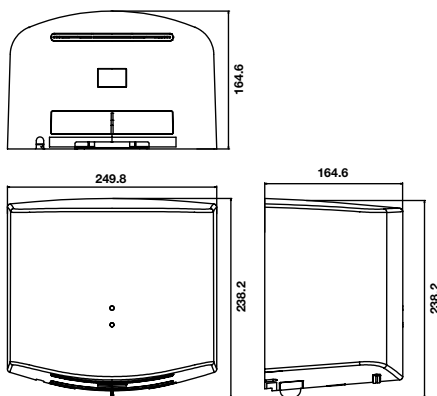

Máy sấy tay - H238
Hand dryer - H238

Art.No.: 983.64.002

- Cao độ lắp đặt: 1170 mm
- Công suất đầu vào: 1450-1600 W
- Vận tốc gió: 105m/s
- Độ ồn: 76 dB @1m
- Khoảng cách cảm biến: 15-20 cm
- Chất liệu: Nhựa ABS
- Màu: Trắng
- Kích thước: 250 x 165 x 238 mm
- Nguồn: AC 220-240V / 50Hz
- Elevation installation: 1170 mm
- Input power: 1450-1600 W
- Air Speed: 105m/s
- Noise level: 76 dB @1m
- Sensing distance: 15-20 cm
- Material: ABS plastic
- Finish: White
- Dimensions: 250 x 165 x 238 mm
- Power: AC 220-240V / 50Hz

Bình xà phòng treo tường tự động
Automatic wall-mounted soap dispenser

Art.No.: 580.37.051

- Bình xịt xà phòng
- Dùng được các loại dung dịch: gel rửa tay, cồn, xà phòng
- Thể tích 850 ml
- Lưu lượng: 0.2~ 2.5 ml / lần (Điều chỉnh 5 cấp độ)
- Màu sắc: Màu trắng
- Kích thước: 261x120x110 mm
- Nguồn điện: DC 6V
- Sensor soap dispenser
- Working for all kinds of clean fluid: alcohol, alcohol gel or Liquid sanitizer.
- With soap/ liquid bottle 850ml
- Flow of soap liquid: 0.2~ 2.5 ml /time (5 level adjustable)
- Finish: White
- Size: 261x120x110 mm
- Power: DC 6V