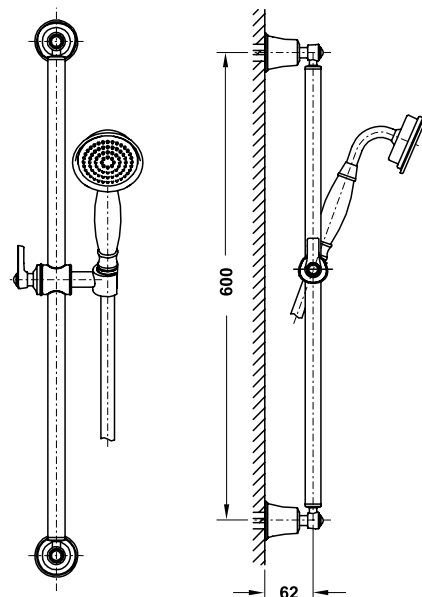

Art.No.: 589.35.097

- Lưu lượng nước ở bar: 7 lít/phút
- Áp lực nước vận hành: 1 - 5 bar
- Thanh trượt 600 mm
- Dây sen PVC 1500 mm
- Chất liệu: Đồng
- Màu sắc: Đen

- Flow rate at 3 bar: 7 l/min
- Operating pressure: 1 - 5 bar
- Shower rail 600 mm
- PVC hose 1500 mm
- Material: Brass
- Finish: Matt Black