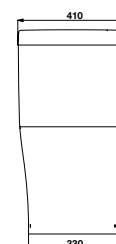

Art.No.: 588.79.412

- Bồn cầu một khối màu trắng 725 x 410 x 760 mm
- Thiết kế không vành
- Tráng men nano
- Nút xả kép nằm ở trên
- Hệ thống xả Syphonic jet 3.5/5 lit
- Tâm xả 305 mm
- Nắp bồn cầu đóng êm, bộ phụ kiện lắp đặt

- White one-piece toilet 725 x 410 x 760 mm
- Rimless design
- Nano self-cleaning glaze
- Top dual flush
- Syphonic jet action 3.5/5 liters
- Rough-in 305 mm
- Seat and cover with soft closure, mounting set