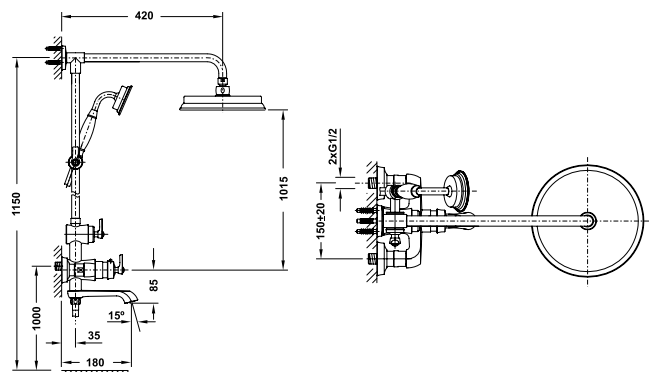

NEW

Art.No.: 589.35.093

1. Lưu lượng nước ở 3 bar:
     - Vòi xả bồn: 21 lít/phút
     - Đầu cấp sen: 12 lít/phút
   - Vòi xả bồn: 21 lít/phút
   - Đầu cấp sen: 12 lít/phút
   - Áp lực nước vận hành: 1 - 5 bar
   - Dây sen PVC 1500 mm
   - Chất liệu: Đồng
   - Màu sắc: Đen
2. Flow rate at 3 bar:
     - Spout outlet: 21 l/min
     - Shower outlet: 12 l/min
   - Spout outlet: 21 l/min
   - Shower outlet: 12 l/min
   - Operating pressure: 1 - 5 bar
   - PVC hose 1500 mm
   - Material: Brass
   - Finish: Matt Black

Art.No.: 589.35.095

1. Lưu lượng nước ở 3 bar:
     - Sen đầu: 15 lít/phút
     - Sen tay: 7 lít/phút
     - Vòi xả bồn: 12 lít/phút
   - Sen đầu: 15 lít/phút
   - Sen tay: 7 lít/phút
   - Vòi xả bồn: 12 lít/phút
   - Áp lực nước vận hành: 1 - 5 bar
   - Khóa nhiệt độ an toàn ở 38°C, chống bỏng
   - Dây sen PVC 1500 mm
   - Chất liệu: Đồng
   - Màu sắc: Đen
2. Flow rate at 3 bar:
     - Overhead shower: 15 l/min
     - Hand shower: 7 l/min
     - Spout outlet: 12 l/min
   - Overhead shower: 15 l/min
   - Hand shower: 7 l/min
   - Spout outlet: 12 l/min
   - Operating pressure: 1 - 5 bar
   - Thermostat at 38°C, anti-scald
   - PVC hose 1500 mm
   - Material: Brass
   - Finish: Matt Black