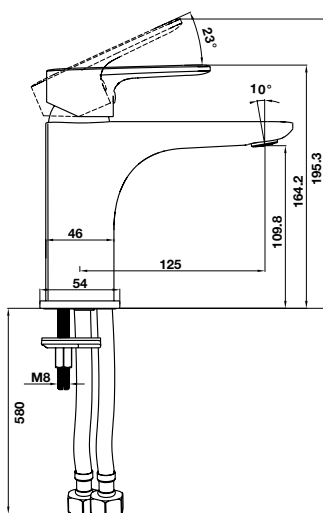

BỘ SỬU TẬP KOBE KOBE COLLECTION

NEW

NEW

NEW

Art.No.: 589.15.030

- Lưu lượng nước ở 3 bar: 10 lit/phút
- Không gồm bộ xả
- Màu sắc: Đen

- Flow rate at 3 bar: 10 liters/min
- Without waste set
- Finish: Black

* Vui lòng chọn bộ xả vòi trang 159.
Please select waste set at page 159.

Art.No.: 589.15.032

- Lưu lượng nước ở 3 bar: 9 lit/phút
- Không gồm bộ xả
- Màu sắc: Đen

- Flow rate at 3 bar: 9 liters/min
- Without waste set
- Finish: Black

* Vui lòng chọn bộ xả vòi trang 159.
Please select waste set at page 159.

Art.No.: 589.15.034

- Lưu lượng nước ở 3 bar: 10 lit/phút
- Không gồm bộ xả
- Màu sắc: Đen

- Flow rate at 3 bar: 10 liters/min
- Without waste set
- Finish: Black