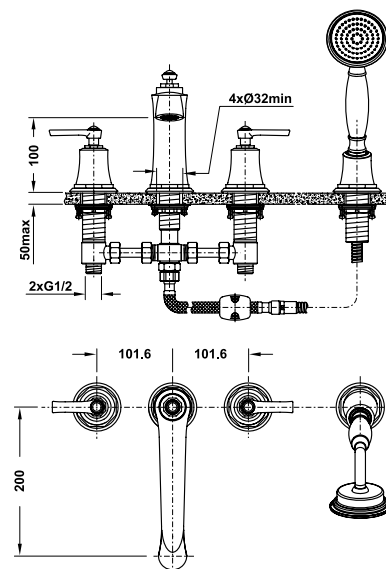

BỘ SỬU TẬP KYOTO KYOTO COLLECTION

Vòi trộn 3-lỗ Kyoto 100 bộ xả kéo màu vàng Kyoto 3-hole basin mixer 100 gold top-pull

NEW

Bộ trộn bốn tấm 4-lỗ Kyoto màu vàng Kyoto 4-hole bath mixer gold

NEW

Art.No.: 589.35.062

- Lưu lượng nước ở 3 bar: 7 lít/phút
- Áp lực nước vận hành: 1 - 5 bar
- Gồm bộ xả kéo
- Dây cấp nước 400 mm
- Chất liệu: Đồng
- Màu sắc: Vàng

- Flow rate at 3 bar: 7 l/min
- Operating pressure: 1 - 5 bar
- Top-rod waste set
- 400 mm flexible hoses
- Material: Brass
- Finish: Polished Gold

Art.No.: 589.35.064

- Lưu lượng nước ở 3 bar:
  - Vòi xả bốn: 30 lít/phút
  - Đầu cấp sen: 12 lít/phút
- Vòi xả bốn: 30 lít/phút
- Đầu cấp sen: 12 lít/phút
- Áp lực nước vận hành: 1 - 5 bar
- Dây sen bằng đồng 1800 mm
- Chất liệu: Đồng
- Màu sắc: Vàng

- Flow rate at 3 bar:
  - Spout outlet: 30 l/min
  - Shower outlet: 12 l/min
- Spout outlet: 30 l/min
- Shower outlet: 12 l/min
- Operating pressure: 1 - 5 bar
- Brass hose 1800 mm
- Material: Brass
- Finish: Polished Gold