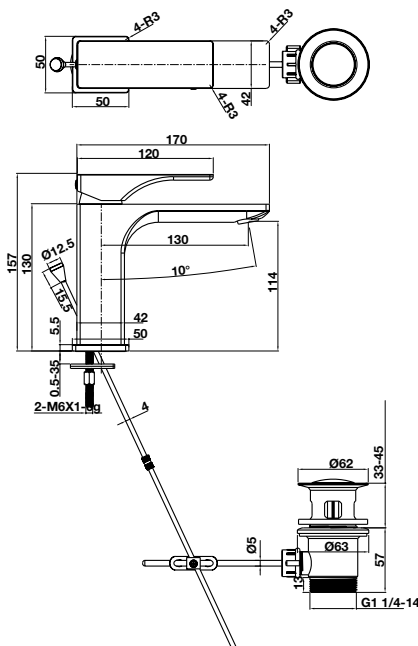

BỘ SỬU TẬP REGAL REGAL COLLECTION

Art.No.: 495.61.120

- Lưu lượng nước ở 3 bar: 7.3 lit/phút
- Không gồm bộ xả
- Màu sắc: Chrome
- Flow rate at 3 bar: 7.3 liters/min
- Without waste set
- Finish: Chrome

* Vui lòng chọn bộ xả vòi trang 159.
Please select waste set at page 159.

Art.No.: 589.78.000

- Lưu lượng nước ở 3 bar: 7.3 lit/phút
- Gồm bộ xả kéo
- Màu sắc: Chrome
- Flow rate at 3 bar: 7.3 liters/min
- With pull-rod waste set
- Finish: Chrome

Art.No.: 495.61.121

- Lưu lượng nước ở 3 bar: 7.2 lit/phút
- Không gồm bộ xả
- Màu sắc: Chrome
- Flow rate at 3 bar: 7.2 liters/min
- Without waste set
- Finish: Chrome

* Vui lòng chọn bộ xả vòi trang 159.
Please select waste set at page 159.