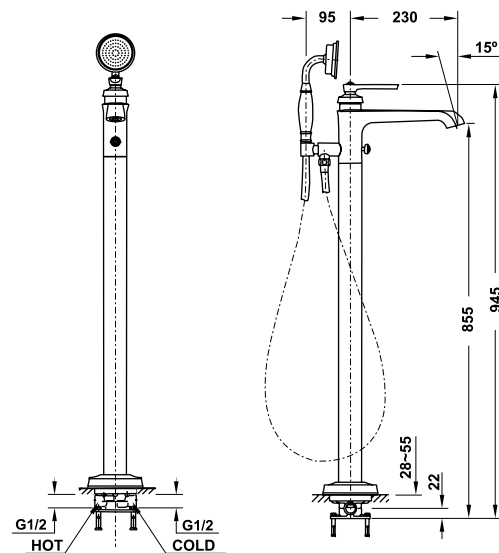

Art.No.: 589.35.093

- Lưu lượng nước ở 3 bar:
  - Vòi xả bồn: 21 lít/phút
  - Đầu cấp sen: 12 lít/phút
- Vòi xả bồn: 21 lít/phút
- Đầu cấp sen: 12 lít/phút
- Áp lực nước vận hành: 1 - 5 bar
- Dây sen PVC 1500 mm
- Chất liệu: Đồng
- Màu sắc: Đen

- Flow rate at 3 bar:
  - Spout outlet: 21 l/min
  - Shower outlet: 12 l/min
- Spout outlet: 21 l/min
- Shower outlet: 12 l/min
- Operating pressure: 1 - 5 bar
- PVC hose 1500 mm
- Material: Brass
- Finish: Matt Black