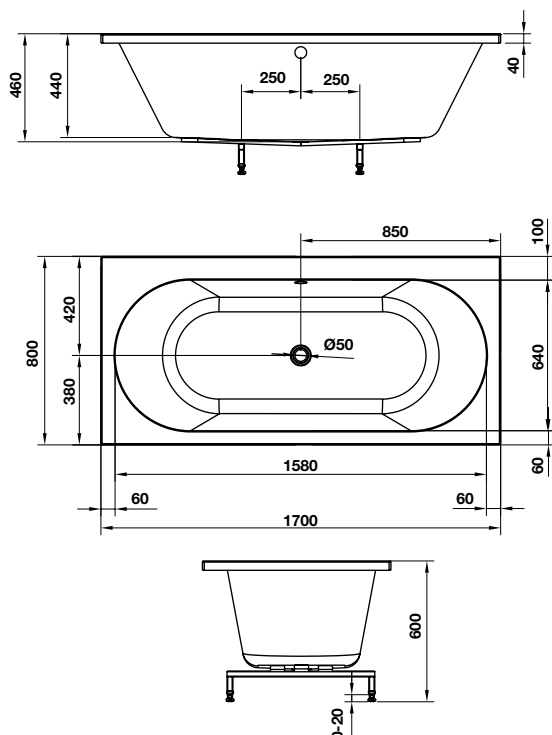

Art.No.: 588.79.600

- Bồn tắm âm hình bầu dục, bằng acrylic màu trắng
- Kích thước: 1700x800x460 mm
- Dung tích: 230 lít
- Đường xả dưới chân bồn tắm
- Đã bao gồm bộ xả và ống thải

- Oval, white, acrylic, built-in bathtub
- Dimension: 1700x800x460 mm
- Water capacity: 230 liters
- Outlet in foot area
- Waste set and siphon included