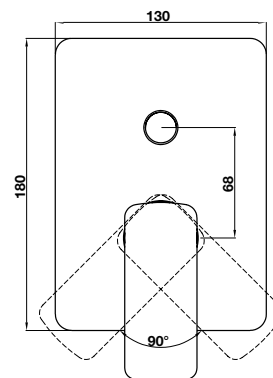

Art.No.: 589.15.007

- Lưu lượng nước ở 3 bar:
  - Đường nước trên: 20.2 lit/phút
  - Đường nước dưới: 18.6 lit/phút
- Màu sắc: Chrome

- Flow rate at 3 bar:
  - Upper outlet: 20.2 liters/min
  - Lower outlet: 18.6 liters/min
- Finish: Chrome