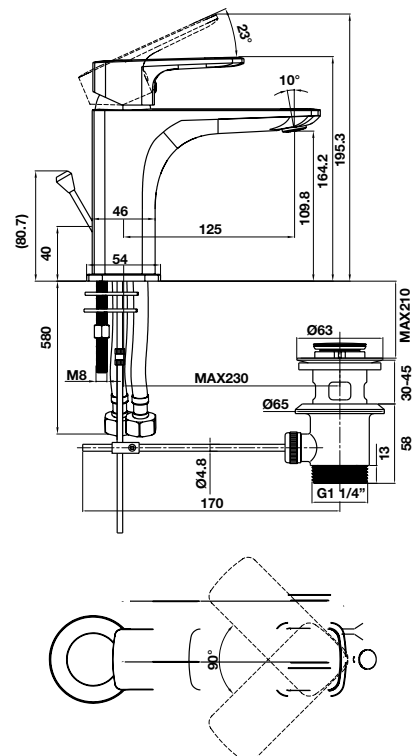

NEW

Art.No.: 589.15.000

- Lưu lượng nước ở 3 bar: 10 lit/phút
- Không gồm bộ xả
- Màu sắc: Chrome

- Flow rate at 3 bar: 10 liters/min
- Without waste set
- Finish: Chrome

* Vui lòng chọn bộ xả vòi trang 159.
Please select waste set at page 159.

Art.No.: 589.15.001

- Lưu lượng nước ở 3 bar: 10 lit/phút
- Gồm bộ xả kéo
- Màu sắc: Chrome

- Flow rate at 3 bar: 10 liters/min
- With pull-rod waste set
- Finish: Chrome