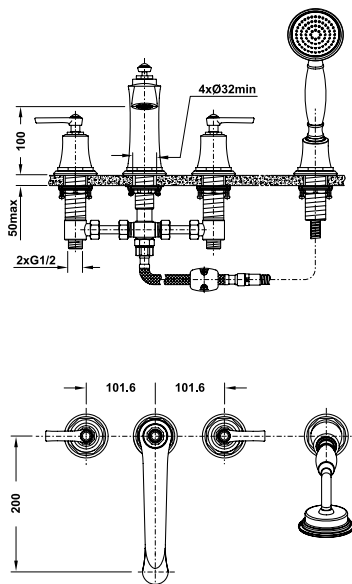

Art.No.: 589.35.034

- Lưu lượng nước ở 3 bar:
- Vòi xả bốn: 30 lít/phút
- Đầu cấp sen: 12 lít/phút
- Vòi xả bốn: 30 lít/phút
- Đầu cấp sen: 12 lít/phút
- Áp lực nước vận hành: 1 - 5 bar
- Dây sen bằng đồng 1800 mm
- Chất liệu: Đồng
- Màu sắc: Đồng cổ

- Flow rate at 3 bar:
- Spout outlet: 30 l/min
- Shower outlet: 12 l/min
- Spout outlet: 30 l/min
- Shower outlet: 12 l/min
- Operating pressure: 1 - 5 bar
- Brass hose 1800 mm
- Material: Brass
- Finish: Polished Gold