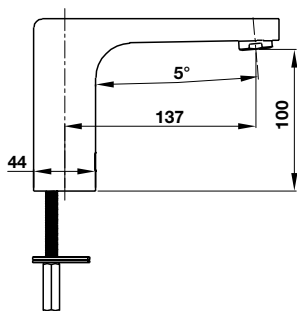

Art.No.: 589.63.090

- Vòi xịt xà phòng tự động
- Thể tích 1000ml
- Lưu lượng: 0.6-1.0 ml/ lần
- Màu sắc: Chrome
- Áp lực nước: 0.05-0.8Mpa
- Kích thước: 41 x 134 x 119 mm
- Nguồn điện: AC220 V

- Sensor soap dispenser
- With soap/ liquidbottle 1000ml
- Flow of soap liquid: 0.6-1.0 ml/ time
- Finish: Chrome
- Water pressure: 0.05-0.8Mpa
- Size: 41 x 134 x 119 mm
- Power: AC220 V