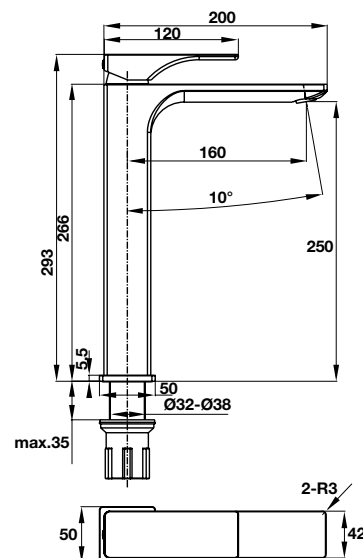

BỘ SỬU TẬP REGAL REGAL COLLECTION

Art.No.: 495.61.120

- Lưu lượng nước ở 3 bar: 7.3 lit/phút
- Không gồm bộ xả
- Màu sắc: Chrome
- Flow rate at 3 bar: 7.3 liters/min
- Without waste set
- Finish: Chrome

* Vui lòng chọn bộ xả vòi trang 159.
Please select waste set at page 159.

Art.No.: 589.78.000

- Lưu lượng nước ở 3 bar: 7.3 lit/phút
- Gồm bộ xả kéo
- Màu sắc: Chrome
- Flow rate at 3 bar: 7.3 liters/min
- With pull-rod waste set
- Finish: Chrome

Art.No.: 495.61.121

- Lưu lượng nước ở 3 bar: 7.2 lit/phút
- Không gồm bộ xả
- Màu sắc: Chrome
- Flow rate at 3 bar: 7.2 liters/min
- Without waste set
- Finish: Chrome

* Vui lòng chọn bộ xả vòi trang 159.
Please select waste set at page 159.