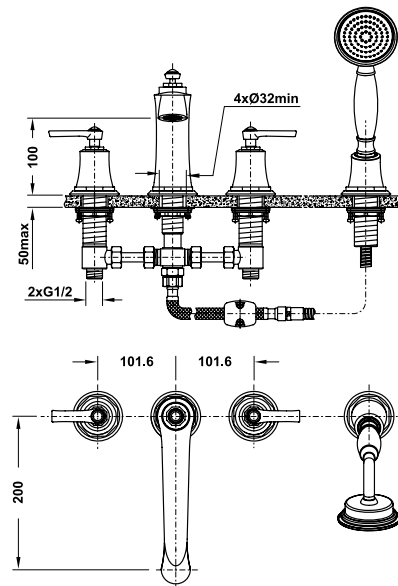

Art.No.: 589.35.094

- Lưu lượng nước ở 3 bar:
  - Vòi xả bốn: 30 lít/phút
  - Đầu cấp sen: 12 lít/phút
- Vòi xả bốn: 30 lít/phút
- Đầu cấp sen: 12 lít/phút
- Áp lực nước vận hành: 1 - 5 bar
- Dây sen bằng đồng 1800 mm
- Chất liệu: Đồng
- Màu sắc: Đen

- Flow rate at 3 bar:
  - Spout outlet: 30 l/min
  - Shower outlet: 12 l/min
- Spout outlet: 30 l/min
- Shower outlet: 12 l/min
- Operating pressure: 1 - 5 bar
- Brass hose 1800 mm
- Material: Brass
- Finish: Matt Black