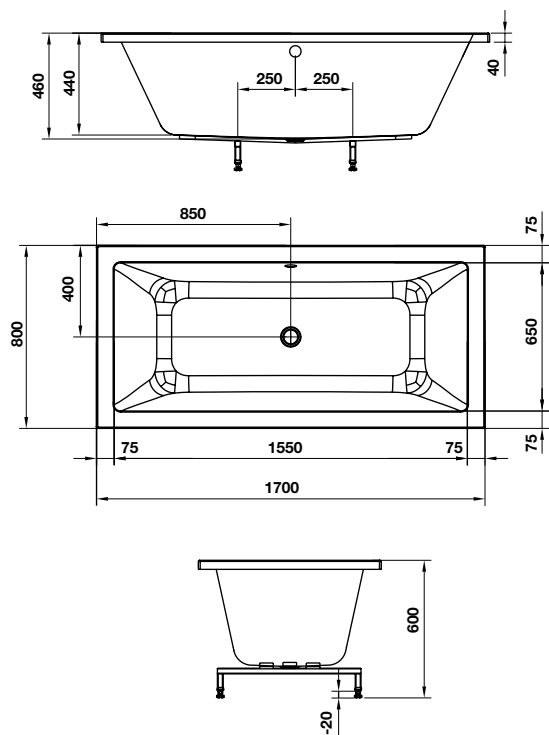

Art.No.: 588.79.602

- Bồn tắm âm hình chữ nhật, bằng acrylic màu trắng
- Dung tích: 238 lít
- Kích thước: 1700x800x460 mm
- Đường xả dưới chân bồn tắm
- Đã bao gồm bộ xả và ống thải

- Rectangle, white, acrylic, built-in bathtub
- Water capacity: 238 liters
- Dimension: 1700x800x460 mm
- Outlet in foot area
- Waste set and siphon included