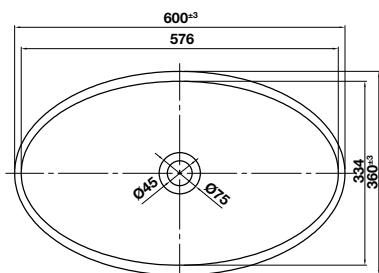

- Dimension: 600 x 360 x 175mm
- Material: Solid Surface
- Finish: Matt White
- With tap platform
- Without overflow
- Included pop-up waste set
- Order connection & siphon separately

SẢN PHẨM ĐÁ NHÂN TẠO SOLID SURFACE