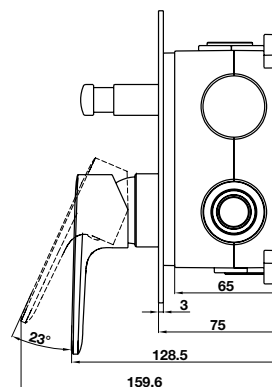

Art.No.: 589.15.007

- Lưu lượng nước ở 3 bar:
  - Đường nước trên: 20.2 lit/phút
  - Đường nước dưới: 18.6 lit/phút
- Màu sắc: Chrome

- Flow rate at 3 bar:
  - Upper outlet: 20.2 liters/min
  - Lower outlet: 18.6 liters/min
- Finish: Chrome