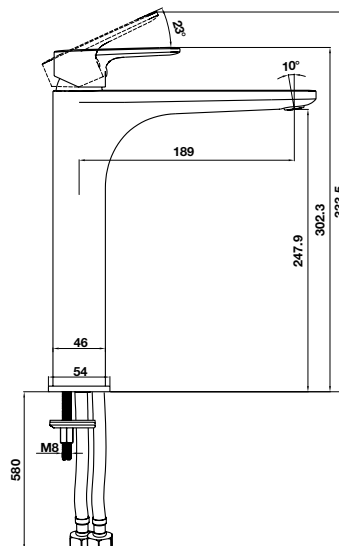

BỘ SỬU TẬP KOBE KOBE COLLECTION

NEW

NEW

NEW

Art.No.: 589.15.030

- Lưu lượng nước ở 3 bar: 10 lit/phút
- Không gồm bộ xả
- Màu sắc: Đen

- Flow rate at 3 bar: 10 liters/min
- Without waste set
- Finish: Black

* Vui lòng chọn bộ xả vòi trang 159.
Please select waste set at page 159.

Art.No.: 589.15.032

- Lưu lượng nước ở 3 bar: 9 lit/phút
- Không gồm bộ xả
- Màu sắc: Đen

- Flow rate at 3 bar: 9 liters/min
- Without waste set
- Finish: Black

* Vui lòng chọn bộ xả vòi trang 159.
Please select waste set at page 159.

Art.No.: 589.15.034

- Lưu lượng nước ở 3 bar: 10 lit/phút
- Không gồm bộ xả
- Màu sắc: Đen

- Flow rate at 3 bar: 10 liters/min
- Without waste set
- Finish: Black