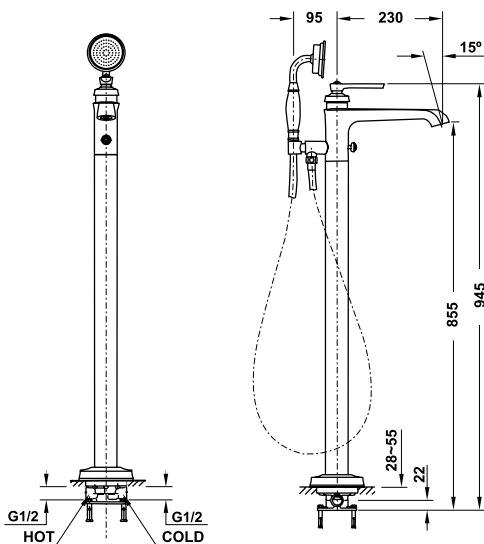

Art.No.: 589.35.033

- Lưu lượng nước ở 3 bar:
  - Vòi xả bồn: 21 lít/phút
  - Đầu cấp sen: 12 lít/phút
- Vòi xả bồn: 21 lít/phút
- Đầu cấp sen: 12 lít/phút
- Áp lực nước vận hành: 1 - 5 bar
- Dây sen PVC 1500 mm
- Chất liệu: Đồng
- Màu sắc: Đồng cổ

- Flow rate at 3 bar:
  - Spout outlet: 21 l/min
  - Shower outlet: 12 l/min
- Spout outlet: 21 l/min
- Shower outlet: 12 l/min
- Operating pressure: 1 - 5 bar
- PVC hose 1500 mm
- Material: Brass
- Finish: Polished Gold