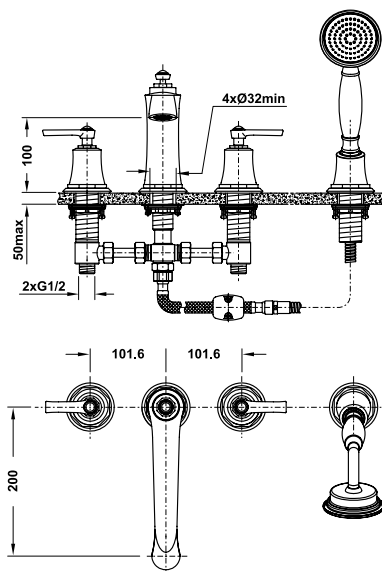

Art.No.: 589.35.064

- Lưu lượng nước ở 3 bar:
  - Vòi xả bồn: 30 lít/phút
  - Đầu cấp sen: 12 lít/phút
- Vòi xả bồn: 30 lít/phút
- Đầu cấp sen: 12 lít/phút
- Áp lực nước vận hành: 1 - 5 bar
- Dây sen bằng đồng 1800 mm
- Chất liệu: Đồng
- Màu sắc: Vàng

- Flow rate at 3 bar:
  - Spout outlet: 30 l/min
  - Shower outlet: 12 l/min
- Spout outlet: 30 l/min
- Shower outlet: 12 l/min
- Operating pressure: 1 - 5 bar
- Brass hose 1800 mm
- Material: Brass
- Finish: Polished Gold