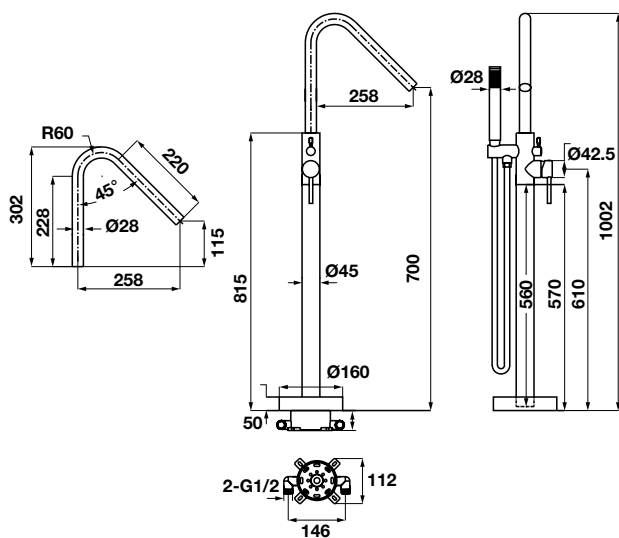

BỘ TRỘN BỒN TẮM BATH MIXERS

Bộ trộn bồn tắm đặt sàn ROOTS

ROOTS floor-standing bath mixer

Art.No.: 495.61.177

1. Lưu lượng nước ở 3 bar:
     - Vòi xả bồn: 15.5 lít/phút
     - Đầu cấp sen: 10.2 lít/phút
   - Dây sen 1500 mm
   - Đã bao gồm bộ âm
   - Màu sắc: Chrome
3. Flow rate at 3 bar:
     - Spout outlet: 15.5 liters/min
     - Shower outlet: 10.2 liters/min
   - Shower hose 1500 mm
   - Basic set included
   - Finish: Chrome