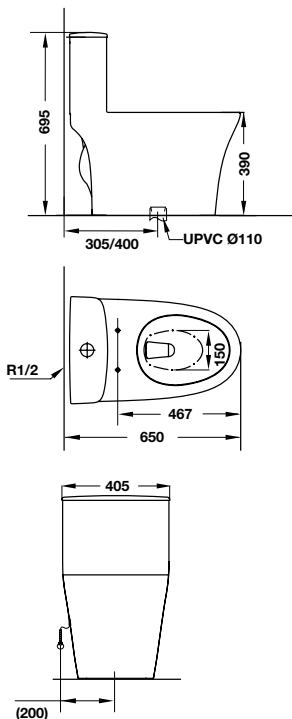

Art.No.: 588.79.406

- Bồn cầu một khối màu trắng 650 x 405 x 695 mm
- Thiết kế không vành
- Tráng men Nano
- Nút xả kép nằm ở trên
- Hệ thống xả Syphonic jet 3.5/5 lit
- Tâm xả 305 mm
- Nắp bồn cầu đóng êm, bộ phụ kiện lắp đặt
- White one-piece toilet 650 x 405 x 695 mm
- Rimless design
- Nano self-cleaning glaze
- Top dual flush
- Syphonic jet action 3.5/5 liters
- Rough-in 305 mm
- Seat and cover with soft closure, mounting set