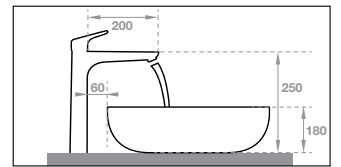

Vòi cao đặt trên bàn
Tall counter-mounted taps