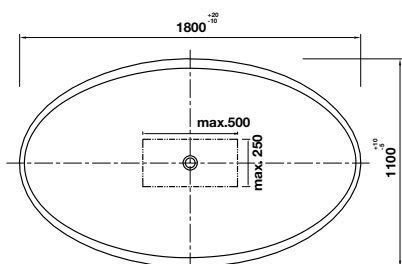

Art.No.: 588.87.600

- Kích thước: 1800 x 1100 x 620mm
- Vật liệu: Đá nhân tạo Solid Surface
- Hoàn thiện: Trắng mờ
- Có xả tràn
- Bao gồm bộ xả pop-up và bẫy mùi
- Dimension: 1800 x 1100 x 620mm
- Material: Solid Surface
- Finish: Matt White
- With overflow
- Included pop-up waste set & siphon