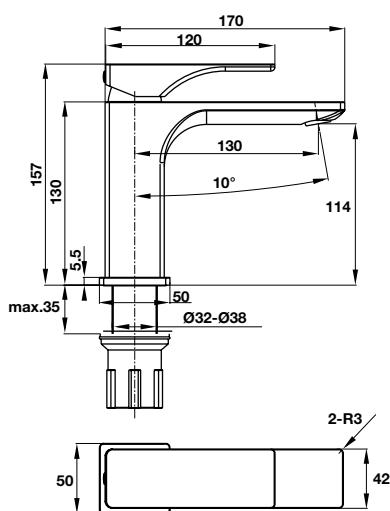

BỘ SỬU TẬP REGAL REGAL COLLECTION

Art.No.: 495.61.120

- Lưu lượng nước ở 3 bar: 7.3 lit/phút
- Không gồm bộ xả
- Màu sắc: Chrome
- Flow rate at 3 bar: 7.3 liters/min
- Without waste set
- Finish: Chrome

* Vui lòng chọn bộ xả vòi trang 159.
Please select waste set at page 159.

Art.No.: 589.78.000

- Lưu lượng nước ở 3 bar: 7.3 lit/phút
- Gồm bộ xả kéo
- Màu sắc: Chrome
- Flow rate at 3 bar: 7.3 liters/min
- With pull-rod waste set
- Finish: Chrome

Art.No.: 495.61.121

- Lưu lượng nước ở 3 bar: 7.2 lit/phút
- Không gồm bộ xả
- Màu sắc: Chrome
- Flow rate at 3 bar: 7.2 liters/min
- Without waste set
- Finish: Chrome

* Vui lòng chọn bộ xả vòi trang 159.
Please select waste set at page 159.