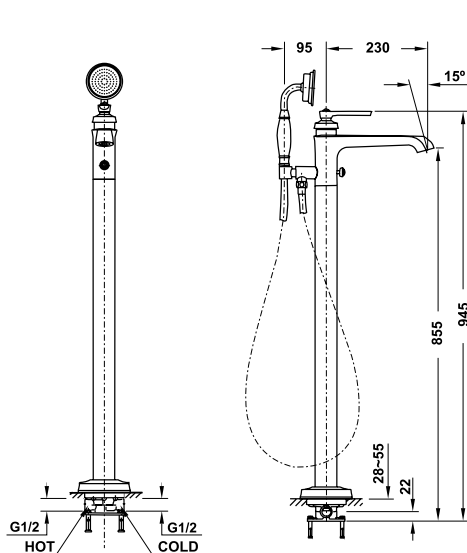

Art.No.: 589.35.093

- Lưu lượng nước ở 3 bar:
  - Vòi xả bồn: 21 lít/phút
  - Đầu cấp sen: 12 lít/phút
- Vòi xả bồn: 21 lít/phút
- Đầu cấp sen: 12 lít/phút
- Áp lực nước vận hành: 1 - 5 bar
- Dây sen PVC 1500 mm
- Chất liệu: Đồng
- Màu sắc: Đen

- Flow rate at 3 bar:
  - Spout outlet: 21 l/min
  - Shower outlet: 12 l/min
- Spout outlet: 21 l/min
- Shower outlet: 12 l/min
- Operating pressure: 1 - 5 bar
- PVC hose 1500 mm
- Material: Brass
- Finish: Matt Black