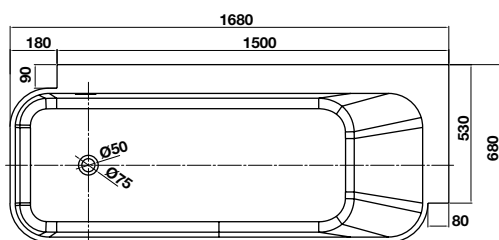

Art.No.: 588.87.610

- Kích thước: 1700 x 800 x 600mm
- Vật liệu: Đá nhân tạo Solid Surface
- Hoàn thiện: Trắng mờ
- Có xả tràn
- Bao gồm bộ xả pop-up và bẫy mùi

- Dimension: 1700 x 800 x 600mm
- Material: Solid Surface
- Finish: Matt White
- With overflow
- Included pop-up waste set & siphon