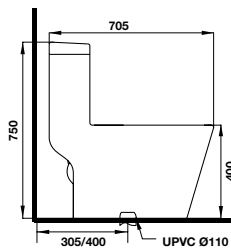

- White one-piece toilet 705 x 410 x 750 mm
- Nano self-cleaning glaze
- Top dual flush
- Syphonic jet action 4/6 lit
- Rough-in 305 mm
- Seat and cover with soft closure, mounting set

Bồn cầu một khối Sapporo Sapporo one-piece toilet