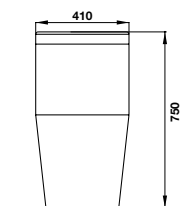

- White one-piece toilet 705 x 410 x 750 mm
- Nano self-cleaning glaze
- Top dual flush
- Syphonic jet action 4/6 lit
- Rough-in 305 mm
- Seat and cover with soft closure, mounting set

Bồn cầu một khối Sapporo Sapporo one-piece toilet