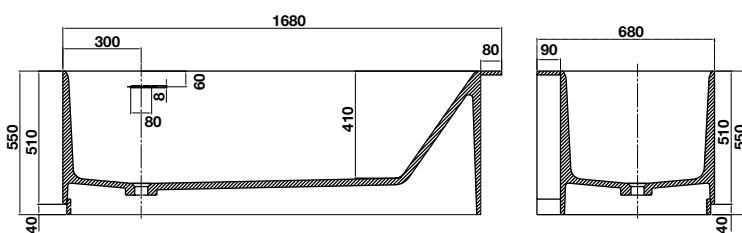

Art.No.: 588.87.610

- Kích thước: 1700 x 800 x 600mm
- Vật liệu: Đá nhân tạo Solid Surface
- Hoàn thiện: Trắng mờ
- Có xả tràn
- Bao gồm bộ xả pop-up và bẫy mùi

- Dimension: 1700 x 800 x 600mm
- Material: Solid Surface
- Finish: Matt White
- With overflow
- Included pop-up waste set & siphon