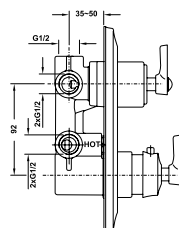

Art.No.: 589.35.069

- Lưu lượng nước ở 3 bar:
  - Đường nước trên: 20 lít/phút
  - Đường nước dưới: 15 lít/phút
- Đường nước trên: 20 lít/phút
- Đường nước dưới: 15 lít/phút
- Áp lực nước vận hành: 1 - 5 bar
- Khóa nhiệt độ an toàn ở 38°C, chống bỏng
- Chất liệu: Đồng
- Màu sắc: Vàng

- Flow rate at 3 bar:
  - Uppler outlet: 20 l/min
  - Lower outlet: 15 l/min
- Uppler outlet: 20 l/min
- Lower outlet: 15 l/min
- Operating pressure: 1 - 5 bar
- Thermostat at 38°C, anti-scald
- Material: Brass
- Finish: Polished Gold