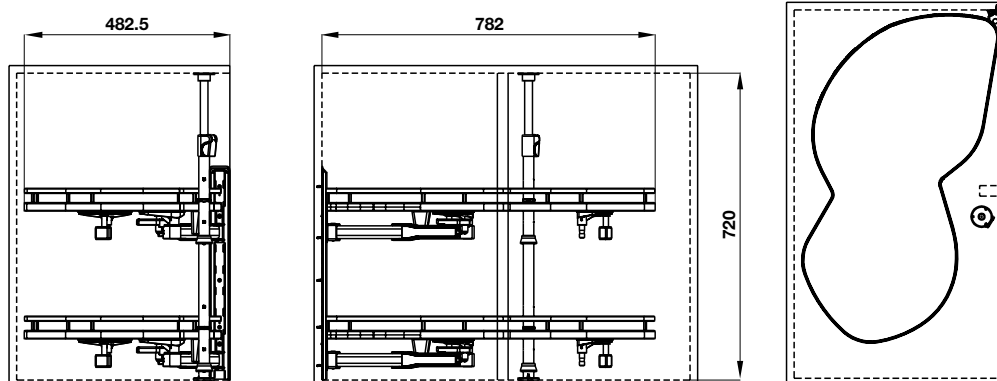

OLLA MOVE

Finish	Cabinet width (mm)	Internal cabinet depth (mm)	Dimension (WxDxH) (mm)	Version	Art. No	Price* (VND)
Hoàn thiện	Chiều rộng tủ (mm)	Chiều sâu lọt lòng (mm)	Kích thước (RxSxC) (mm)	Phiên bản	Mã số	Giá* (Đ)
Nano painting	900	510	830 x 490 x (600-750)	Right side / Phải	541.01.804	8.951.000
				Left side / Trái	541.01.814	8.951.000