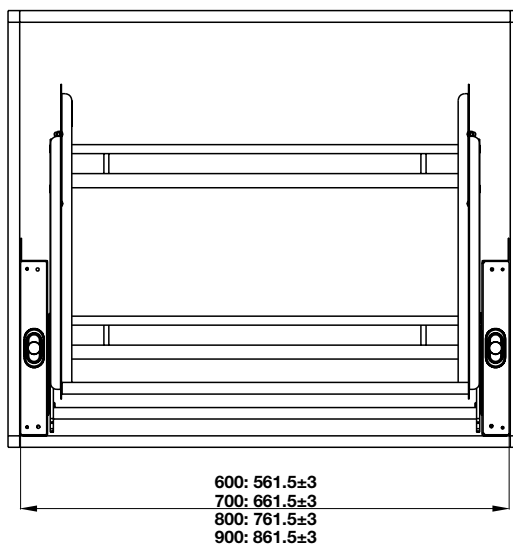

ORIA

Finish	Cabinet width (mm)	Internal cabinet depth (mm)	Dimension (WxDxH) (mm)	Art. No	Price* (VND)
Hoàn thiện	Chiều rộng tủ (mm)	Chiều sâu lọt lòng (mm)	Kích thước (RxDxC) (mm)	Mã số	Giá* (Đ)
Nano painting	600	280	560 x 280 x 560	504.76.814	9.679.000
	700	280	660 x 280 x 560	504.76.815	9.818.000
	800	280	760 x 280 x 560	504.76.817	9.991.000
	900	280	860 x 280 x 560	504.76.818	10.256.000