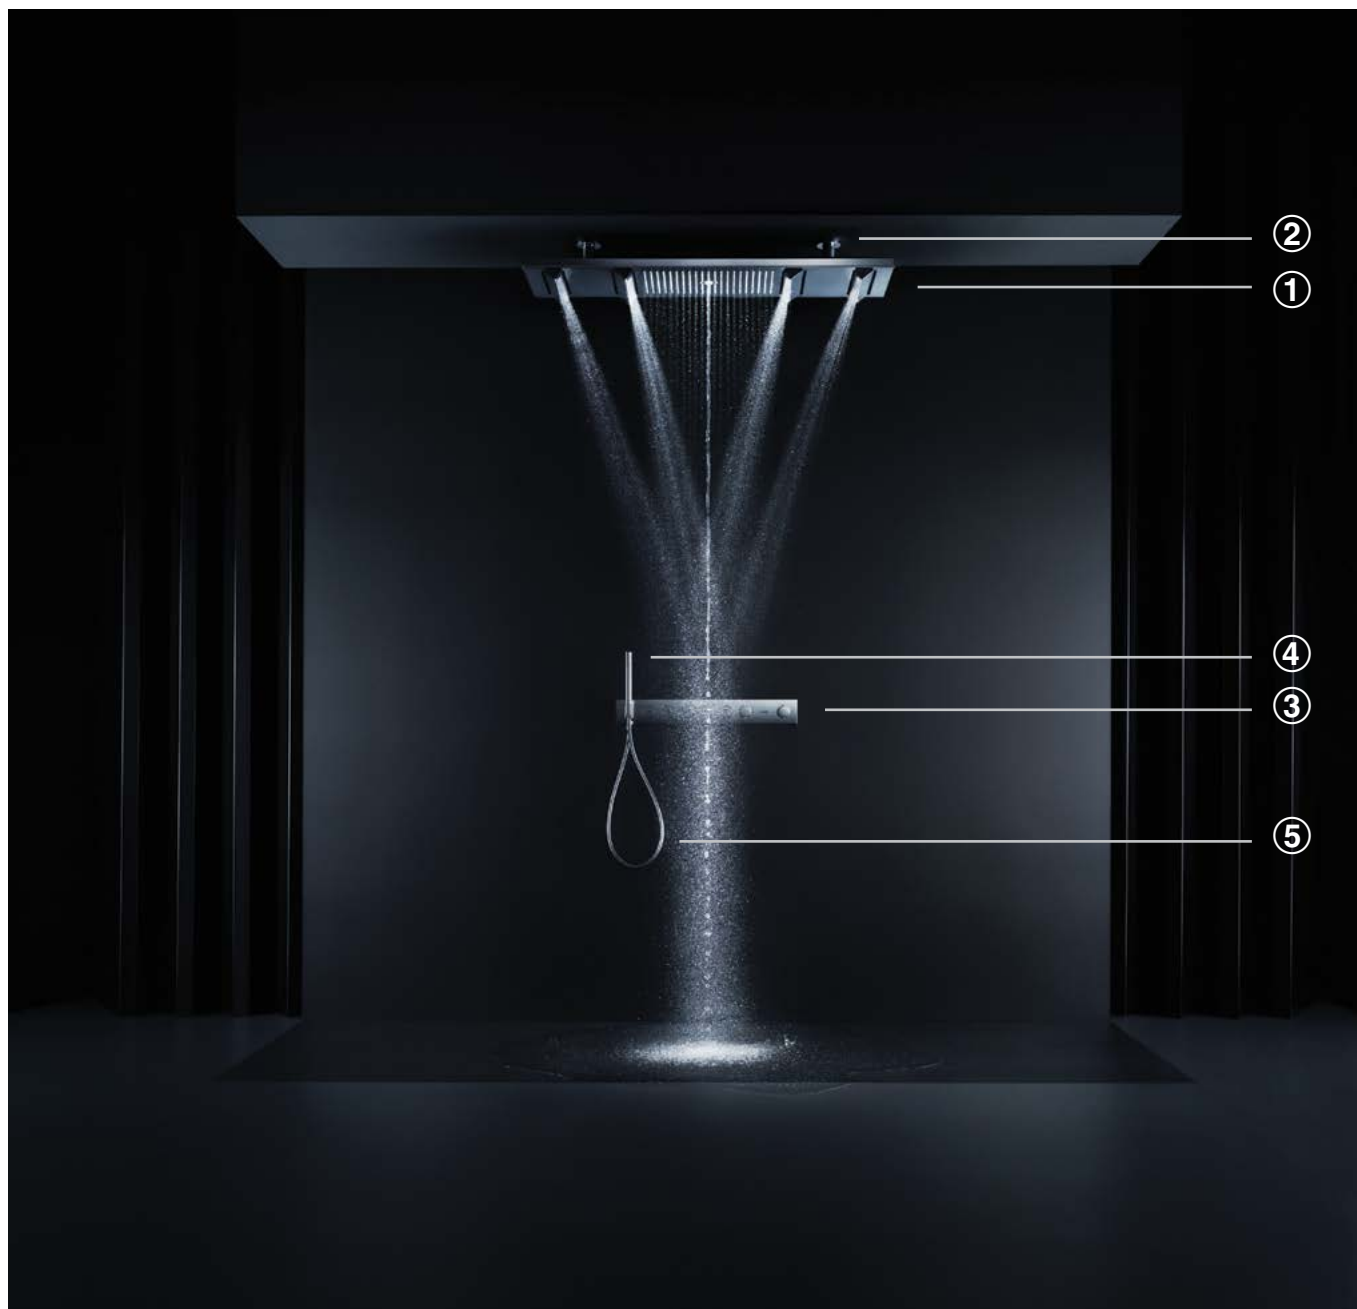

BỘ SEN ÂM 5 ĐƯỜNG NƯỚC - CONCEALED SHOWER SYSTEM 5-OUTLET

Sàn

- ① **SEN TRẦN / OVERHEAD SHOWER**
  Art.No.: 589.52.227 - 434.800.000 Đ
- ② **THANH NỐI DÀI / EXTENSION SET**
  Art.No.: 589.52.214 - 43.000.000 Đ
- ③ **BỘ TRỘN SEN / SHOWER MIXER**
  Art.No.: 589.02.178 - 163.800.000 Đ
- ④ **SEN TAY / HAND SHOWER**
  Art.No.: 589.30.868 - 4.700.000 Đ
- ⑤ **DÂY SEN / SHOWER HOSE**
  Art.No.: 589.29.908 - 1.300.000 Đ