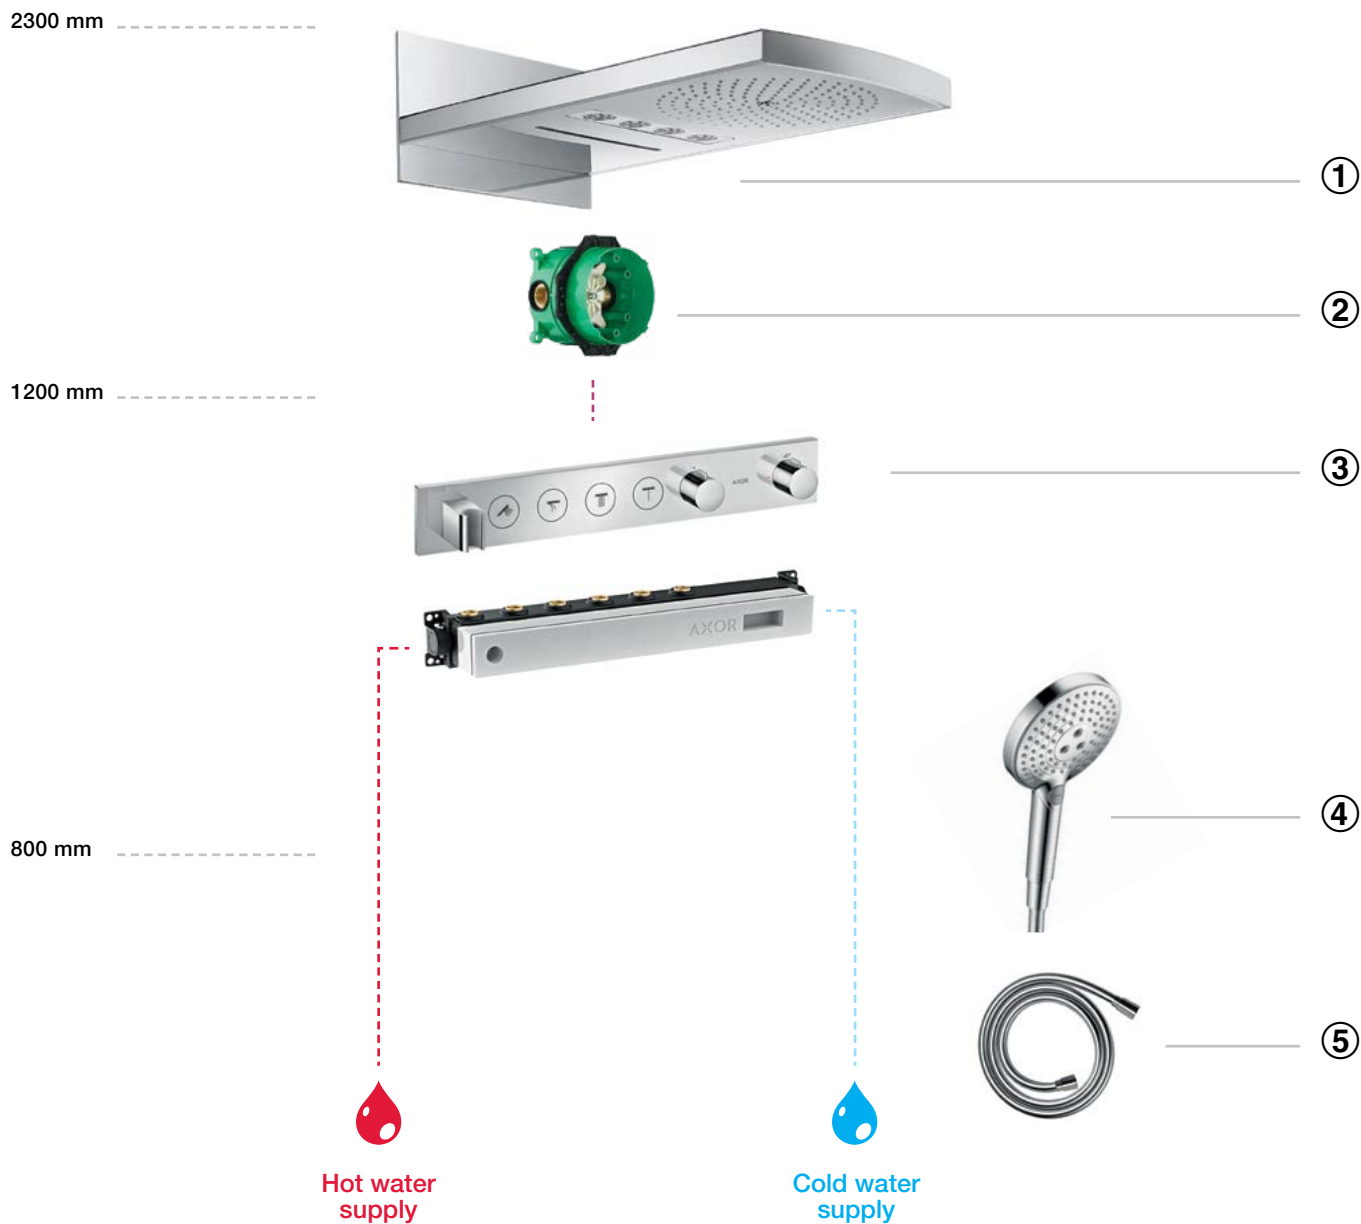

BỘ SEN ÂM 4 ĐƯỜNG NƯỚC - CONCEALED SHOWER SYSTEM 4-OUTLET

Trần

Sàn

- ① **SEN TRẦN / OVERHEAD SHOWER**
  Art.No.: 589.29.561 - 133.200.000 Đ
- ② **BỘ ÂM / BASIC SET**
  Art.No.: 589.29.950 - 6.500.000 Đ
  Art.No.: 589.29.948 - 300.000
- ③ **BỘ TRỘN SEN / SHOWER MIXER**
  Art.No.: 589.52.228 - 133.300.000 Đ
- ④ **SEN TAY / HAND SHOWER**
  Art.No.: 589.52.600 - 5.100.000 Đ
- ⑤ **DÂY SEN / SHOWER HOSE**
  Art.No.: 589.29.908 - 1.300.000 Đ