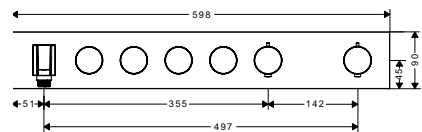

Art.No.: 589.02.178

163.800.000 Đ

Art.No.: 589.52.228

133.300.000 Đ

- Sử dụng đồng thời nhiều đường nước ra
- Áp lực nước vận hành: 1- 10 bar
- Khóa nhiệt độ an toàn ở 40° C
- Màu sắc: Chrome

- Sử dụng đồng thời nhiều đường nước ra
- Điều khiển 4 đường nước ra bằng nút nhấn đóng/mở
- Áp lực nước vận hành: 1 -10 bar
- Khóa nhiệt độ an toàn ở 40° C
- Màu sắc: Chrome

- Simultaneous use of several outlets
- Operating pressure: 1- 10 bar
- Safety lock at 40° C
- Finish: Chrome

- Simultaneous use of several outlets
- Select push-button on/off control for 4 outlets
- Operating pressure: 1 -10
- Safety lock at 40° C
- Finish: Chrome

Bộ trộn / Shower mixer

Art.No.: 589.52.217

107.100.000 Đ

Bộ âm / Basic set

Art.No.: 589.52.218

56.700.000 Đ

Bộ trộn / Shower mixer

Art.No.: 589.52.215

86.900.000 Đ

Bộ âm / Basic set

Art.No.: 589.52.216

46.400.000 Đ