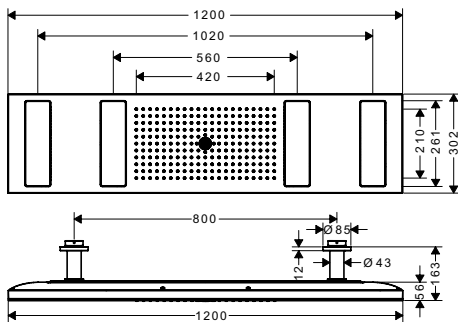

Art.No.: 589.02.178

163.800.000 Đ

Art.No.: 589.52.228

133.300.000 Đ

- Sử dụng đồng thời nhiều đường nước ra
- Áp lực nước vận hành: 1- 10 bar
- Khóa nhiệt độ an toàn ở 40° C
- Màu sắc: Chrome

- Sử dụng đồng thời nhiều đường nước ra
- Điều khiển 4 đường nước ra bằng nút nhấn đóng/mở
- Áp lực nước vận hành: 1 -10 bar
- Khóa nhiệt độ an toàn ở 40° C
- Màu sắc: Chrome

- Simultaneous use of several outlets
- Operating pressure: 1- 10 bar
- Safety lock at 40° C
- Finish: Chrome

- Simultaneous use of several outlets
- Select push-button on/off control for 4 outlets
- Operating pressure: 1 -10
- Safety lock at 40° C
- Finish: Chrome

Bộ trộn / Shower mixer

Art.No.: 589.52.217

107.100.000 Đ

Bộ âm / Basic set

Art.No.: 589.52.218

56.700.000 Đ

Bộ trộn / Shower mixer

Art.No.: 589.52.215

86.900.000 Đ

Bộ âm / Basic set

Art.No.: 589.52.216

46.400.000 Đ