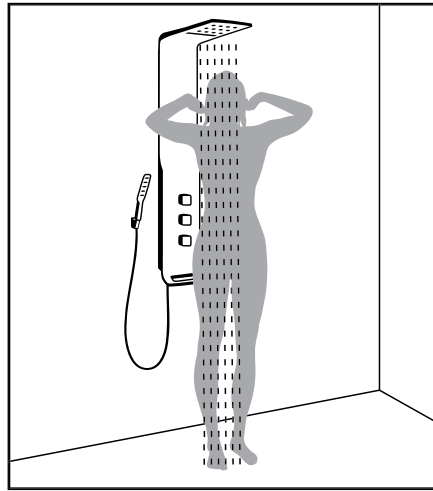

Bảng sen tắm

Sự kết hợp giữa sen đầu và sen tay trong một hệ thống. Một sản phẩm nổi bật trong dòng sen tắm đứng lắp nổi.