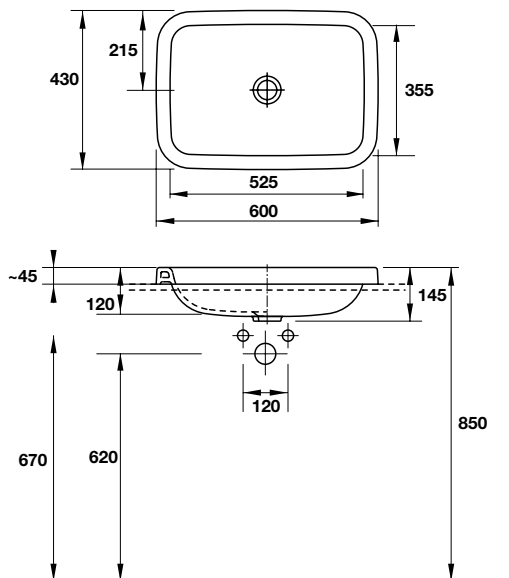

Chậu rửa vành nổi Durastyle 600
Durastyle vanity basin 600

Art.No.: 588.45.202

10.800.000 Đ

- Chậu rửa vành nổi màu trắng
- Không có xả tràn, không có lỗ gắn vòi
- White countertop basin
- Without overflow, without tap platform

Chậu rửa vành nổi Durastyle 615
Durastyle vanity basin 615

Art.No.: 588.45.206

12.300.000 Đ

- Chậu rửa vành nổi màu trắng
- Có xả tràn, có lỗ gắn vòi
- White countertop basin
- With overflow, with tap platform