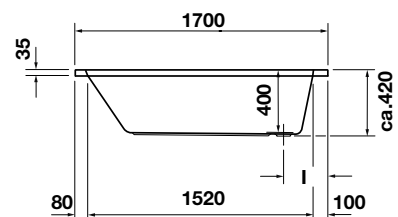

Art.No.: 588.45.646

20.900.000 Đ

- Bồn tắm âm hình chữ nhật, bằng nhựa acrylic màu trắng
- Kích thước: 1700x700 mm
- Một dốc dựa lưng
- Đường xả dưới chân bồn tắm

- Rectangle, acrylic, built-in bathtub
- Dimension: 1700x700 mm
- One backrest slope
- Outlet in foot area

Bồn tắm âm / Built-in bathtub

Art.No.: 588.45.640

16.800.000 Đ

Bộ giá đỡ cho bồn tắm / Support frame for bathtubs

Art.No.: 588.45.950

1.400.000 Đ

Bộ chống tràn và xả cho bồn / Waste and overflow

Art.No.: 588.45.986

2.700.000 Đ