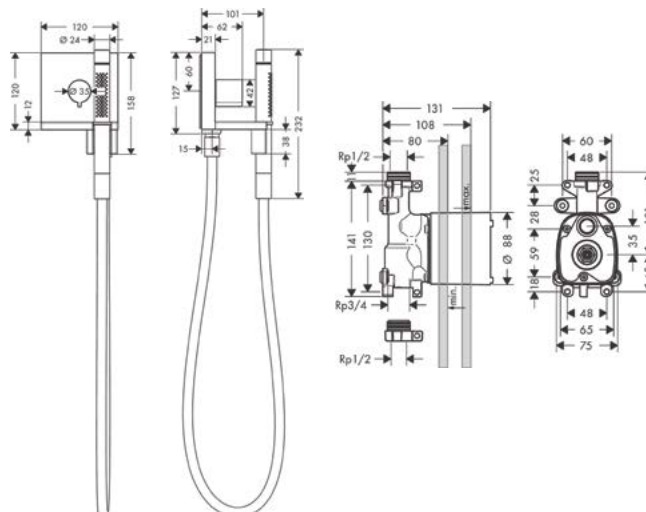

# Sự thư giãn thuần khiết. Với tinh thần sáng khoái tuyệt vời.

For pure water pleasure.  
With a clear conscience.

WELL Upgrade Volume Water Efficiency Label	
Manufacturer:	Hansgrohe SE
Product category:	Accessories shower valve
Type:	Shower head
Model:	Hansgrohe Crometta 85
Registration number:	ZD10090-20110303
<b>A</b>	<b>A**</b>
<b>B</b>	
Water Efficiency Criteria	
Flow rate > 9.0 l/min ≤ 12.0 l/min	*
Controlled flow rate ≥ 4.5 l/min ≤ 9.0 l/min	** ←
Information about use and installation: <a href="http://www.well-online.eu">www.well-online.eu</a> A Label of EUnited Valves European Valve Manufacturers Association	