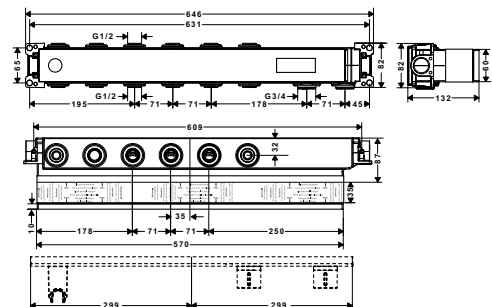

Art.No.: 589.02.178

163.800.000 Đ

Art.No.: 589.52.228

133.300.000 Đ

- Sử dụng đồng thời nhiều đường nước ra
- Áp lực nước vận hành: 1- 10 bar
- Khóa nhiệt độ an toàn ở 40° C
- Màu sắc: Chrome

- Sử dụng đồng thời nhiều đường nước ra
- Điều khiển 4 đường nước ra bằng nút nhấn đóng/mở
- Áp lực nước vận hành: 1 -10 bar
- Khóa nhiệt độ an toàn ở 40° C
- Màu sắc: Chrome

- Simultaneous use of several outlets
- Operating pressure: 1- 10 bar
- Safety lock at 40° C
- Finish: Chrome

- Simultaneous use of several outlets
- Select push-button on/off control for 4 outlets
- Operating pressure: 1 -10
- Safety lock at 40° C
- Finish: Chrome

Bộ trộn / Shower mixer

Art.No.: 589.52.217

107.100.000 Đ

Bộ âm / Basic set

Art.No.: 589.52.218

56.700.000 Đ

Bộ trộn / Shower mixer

Art.No.: 589.52.215

86.900.000 Đ

Bộ âm / Basic set

Art.No.: 589.52.216

46.400.000 Đ