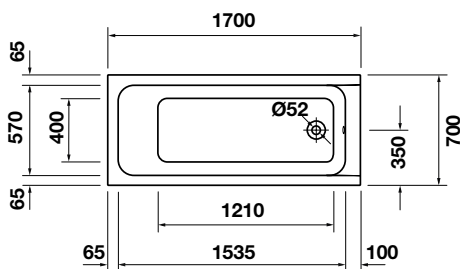

Art.No.: 588.45.646

20.900.000 Đ

- Bồn tắm âm hình chữ nhật, bằng nhựa acrylic màu trắng
- Kích thước: 1700x700 mm
- Một dốc dựa lưng
- Đường xả dưới chân bồn tắm

- Rectangle, acrylic, built-in bathtub
- Dimension: 1700x700 mm
- One backrest slope
- Outlet in foot area

Bồn tắm âm / Built-in bathtub

Art.No.: 588.45.640

16.800.000 Đ

Bộ giá đỡ cho bồn tắm / Support frame for bathtubs

Art.No.: 588.45.950

1.400.000 Đ

Bộ chống tràn và xả cho bồn / Waste and overflow

Art.No.: 588.45.986

2.700.000 Đ