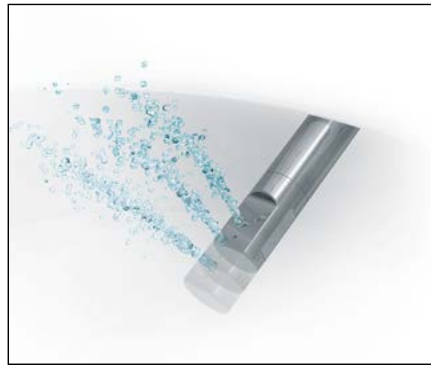

Rửa tiện nghi - Comfortwash: Rửa thoải mái, vòi xịt di chuyển qua lại, có thể kết hợp với chức năng rửa sau hoặc Ladywash.

Comfortwash: For a comfortable wash, the spray wand moves forwards and backwards. The Comfortwash can be switched on while the Rearwash or Ladywash are being used.