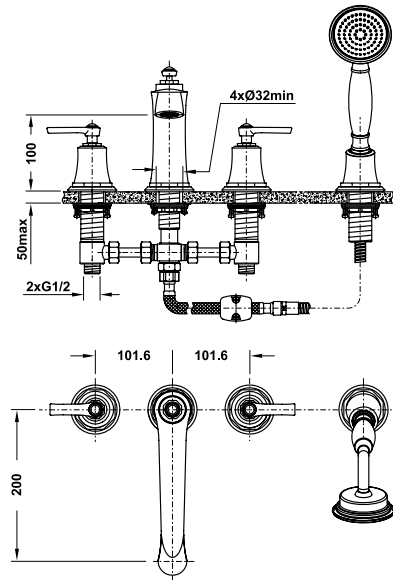

Art.No.: 589.35.034

- Lưu lượng nước ở 3 bar:
  - Vòi xả bồn: 30 lít/phút
  - Đầu cấp sen: 12 lít/phút
- Áp lực nước vận hành: 1 - 5 bar
- Dây sen bằng đồng 1800 mm
- Chất liệu: Đồng
- Màu sắc: Đồng cổ
- Flow rate at 3 bar:
  - Spout outlet: 30 l/min
  - Shower outlet: 12 l/min
- Operating pressure: 1 - 5 bar
- Brass hose 1800 mm
- Material: Brass
- Finish: Oil-rubbed bronze