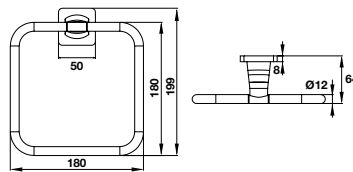

Vòng treo khăn FORTUNE FORTUNE towel ring

Art.No.: 580.41.410

- Chất liệu: Đồng
- Treo tường
- Màu sắc: Chrome
- Material: brass
- Wall-mounted
- Finish: Chrome