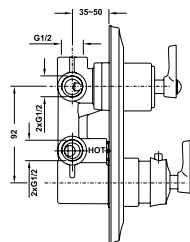

BỘ SỬU TẬP KYOTO KYOTO COLLECTION

Sen đầu gắn tường KYOTO màu đồng KYOTO overhead shower for walling bronze

Art.No.: 589.35.038

- Sen đầu bằng đồng 225 mm
- Tay sen gắn tường 400 mm
- Sen đầu dễ dàng vệ sinh
- Điều chỉnh được hướng sen
- Màu sắc: Đồng cổ

- Brass shower head 225 mm
- Brass shower arm 400 mm
- Easy to clean shower spray
- Adjustable angle
- Finish: Oil-rubbed bronze

Bộ trộn âm điều nhiệt 2 đường nước KYOTO KYOTO concealed mixer 2-outlet bronze

Art.No.: 589.35.039

- Lưu lượng nước ở 3 bar:
  - Đường nước trên: 20 lít/phút
  - Đường nước dưới: 15 lít/phút
- Áp lực nước vận hành: 1 - 5 bar
- Khóa nhiệt độ an toàn ở 38°C, chống bỏng
- Chất liệu: Đồng
- Màu sắc: Đồng cổ
- Flow rate at 3 bar:
  - Uppler outlet: 20 l/min
  - Lower outlet: 15 l/min
- Operating pressure: 1 - 5 bar
- Thermostat at 38°C, anti-scald
- Material: Brass
- Finish: Oil-rubbed bronze

Phụ kiện cấp nước sen tay KYOTO màu đồng KYOTO water outlet bronze

Art.No.: 589.35.040

- Chất liệu: Đồng
- Màu sắc: Đồng cổ
- Material: Brass
- Finish: Oil-rubbed bronze