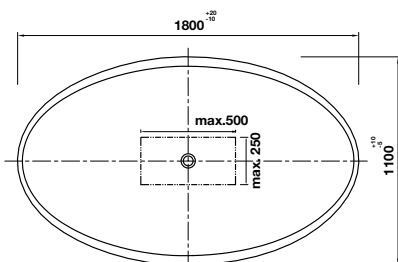

Art.No.: 588.87.600

- Kích thước: 1800 x 1100 x 620mm
- Vật liệu: Đá nhân tạo Solid Surface
- Hoàn thiện: Trắng mờ
- Có xả tràn
- Bao gồm bộ xả pop-up và bẫy mùi
- Dimension: 1800 x 1100 x 620mm
- Material: Solid Surface
- Finish: Matt White
- With overflow
- Included pop-up waste set & siphon