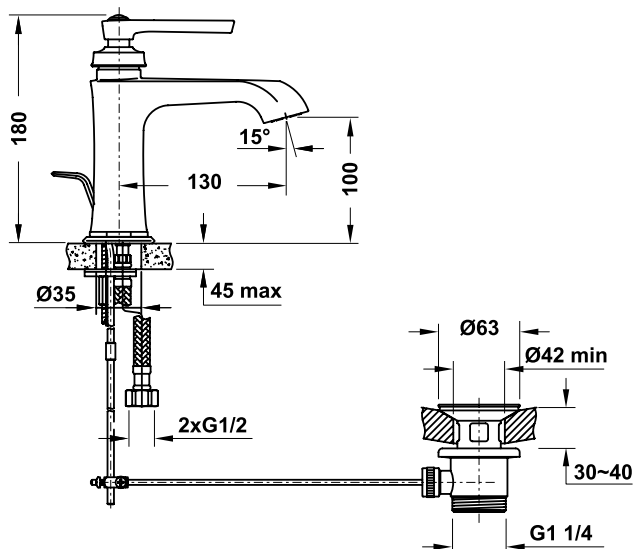

Art.No.: 589.35.060

- Lưu lượng nước ở 3 bar: 7 lít/phút
- Áp lực nước vận hành: 1 - 5 bar
- Gồm bộ xả nhấn
- Dây cấp nước 400 mm
- Chất liệu: Đồng
- Màu sắc: Vàng
- Flow rate at 3 bar: 7 l/min
- Operating pressure: 1 - 5 bar
- Pop-up waste set
- 400 mm flexible hoses
- Material: Brass
- Finish: Polished gold