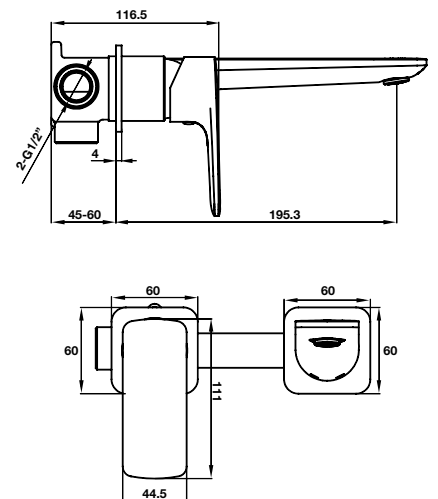

BỘ SƯU TẬP KOBE KOBE COLLECTION

Art.No.: 589.15.002

- Lưu lượng nước ở 3 bar: 9 lít/phút
- Không gồm bộ xả
- Màu sắc: Chrome
- Flow rate at 3 bar: 9 liters/min
- Without waste set
- Finish: Chrome

* Vui lòng chọn bộ xả vòi trang 152.
Please select waste set at page 152.

Art.No.: 589.15.003

- Lưu lượng nước ở 3 bar: 9 lít/phút
- Gồm bộ xả kéo
- Màu sắc: Chrome
- Flow rate at 3 bar: 9 liters/min
- With pull-rod waste set
- Finish: Chrome

Art.No.: 589.15.004

- Lưu lượng nước ở 3 bar: 10 lít/phút
- Không gồm bộ xả
- Màu sắc: Chrome
- Flow rate at 3 bar: 10 liters/min
- Without waste set
- Finish: Chrome

* Vui lòng chọn bộ xả vòi trang 152.
Please select waste set at page 152.