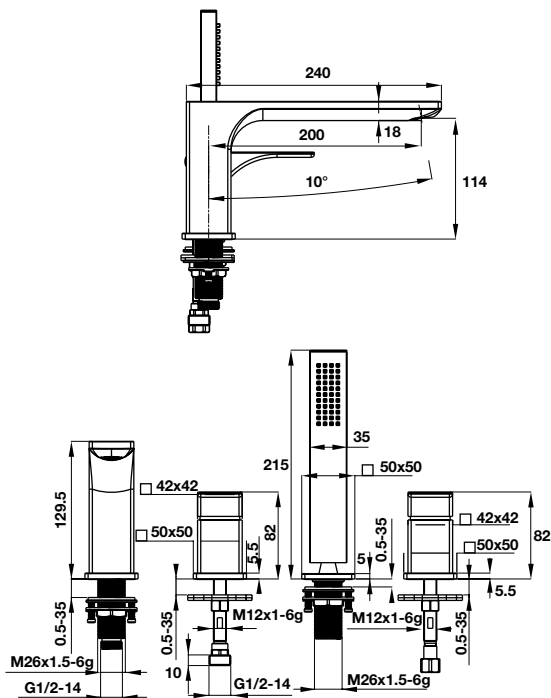

Art.No.: 495.61.126

- Lưu lượng nước ở 3 bar:
  - Vòi xả bồn: 18.1 lít/phút
  - Đầu cấp sen: 10.9 lít/phút
- Dây sen 1500 mm
- Màu sắc: Chrome
- Flow rate at 3 bar:
  - Spout outlet: 18.1 liters/min
  - Shower outlet: 10.9 liters/min
- Shower hose 1500 mm
- Finish: Chrome