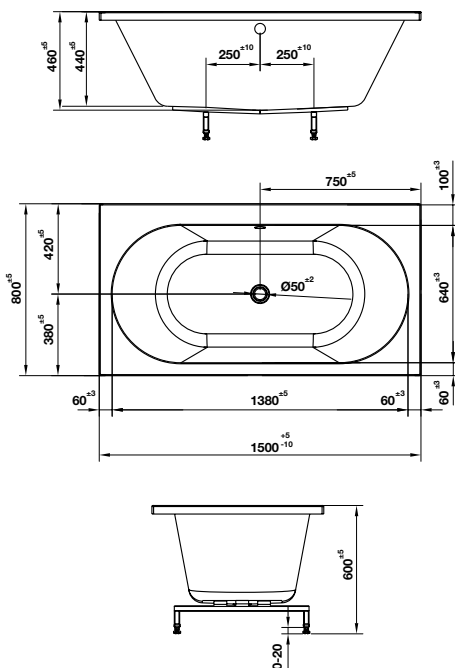

Art.No.: 588.79.601

- Bồn tắm âm hình bầu dục, bằng acrylic màu trắng
- Kích thước: 1500x800x460 mm
- Dung tích: 200 lit
- Đường xả dưới chân bồn tắm
- Đã bao gồm bộ xả và ống thải
- Oval, white, acrylic, built-in bathtub
- Dimension: 1500x800x460 mm
- Water capacity: 200 liters
- Outlet in foot area
- Waste set and siphon included