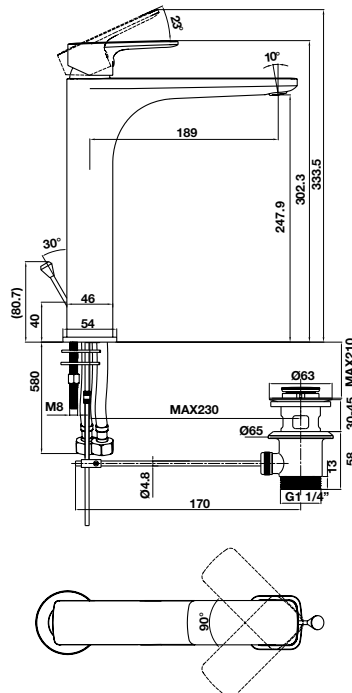

BỘ SƯU TẬP KOBE KOBE COLLECTION

Art.No.: 589.15.002

- Lưu lượng nước ở 3 bar: 9 lít/phút
- Không gồm bộ xả
- Màu sắc: Chrome
- Flow rate at 3 bar: 9 liters/min
- Without waste set
- Finish: Chrome

* Vui lòng chọn bộ xả vòi trang 152.
Please select waste set at page 152.

Art.No.: 589.15.003

- Lưu lượng nước ở 3 bar: 9 lít/phút
- Gồm bộ xả kéo
- Màu sắc: Chrome
- Flow rate at 3 bar: 9 liters/min
- With pull-rod waste set
- Finish: Chrome

Art.No.: 589.15.004

- Lưu lượng nước ở 3 bar: 10 lít/phút
- Không gồm bộ xả
- Màu sắc: Chrome
- Flow rate at 3 bar: 10 liters/min
- Without waste set
- Finish: Chrome

* Vui lòng chọn bộ xả vòi trang 152.
Please select waste set at page 152.