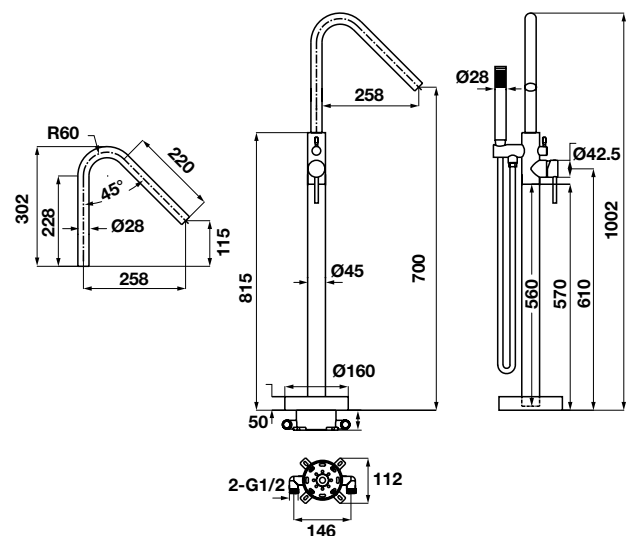

BỘ TRỘN BỒN TẮM BATH MIXERS

Bộ trộn bồn tắm đặt sàn REGAL REGAL floor-standing bath mixer

Art.No.: 495.61.128

- Lưu lượng nước ở 3 bar:
  - Vòi xả bồn: 20.3 lít/phút
  - Đầu cấp sen: 17.3 lít/phút
- Dây sen 1500 mm
- Đã bao gồm bộ âm
- Màu sắc: Chrome
- Flow rate at 3 bar:
  - Spout outlet: 20.3 liters/min
  - Shower outlet: 17.3 liters/min
- Shower hose 1500 mm
- Basic set included
- Finish: Chrome

Bộ trộn bồn tắm đặt sàn ROOTS ROOTS floor-standing bath mixer

Art.No.: 495.61.177

- Lưu lượng nước ở 3 bar:
  - Vòi xả bồn: 15.5 lít/phút
  - Đầu cấp sen: 10.2 lít/phút
- Dây sen 1500 mm
- Đã bao gồm bộ âm
- Màu sắc: Chrome
- Flow rate at 3 bar:
  - Spout outlet: 15.5 liters/min
  - Shower outlet: 10.2 liters/min
- Shower hose 1500 mm
- Basic set included
- Finish: Chrome