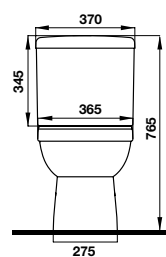

- White two-piece toilet 695x370x765 mm
- Top dual flush
- Syphonic jet action 4/6 liters
- Rough-in 305 mm
- Seat and cover with soft closure, mounting set

KHU CÔNG CỘNG
PUBLIC AREAS

KHU CÔNG CỘNG PUBLIC AREAS