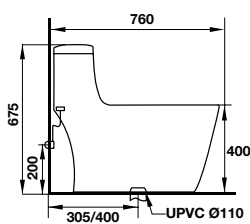

Art.No.: 588.79.401

- Bồn cầu một khối màu trắng 760 x 495 x 675 mm
- Thiết kế không vành
- Tráng men nano
- Nút xả kép ở bên
- Hệ thống xả Syphonic jet 4/6 lit
- Tầm xả 305 mm
- Nắp bồn cầu đóng êm, bộ phụ kiện lắp đặt
- White one-piece toilet 760 x 495 x 675 mm
- Rimless design
- Nano self-cleaning glaze
- Side dual flush
- Syphonic jet action 4/6 liters
- Rough-in 305 mm
- Seat and cover with soft closure, mounting set