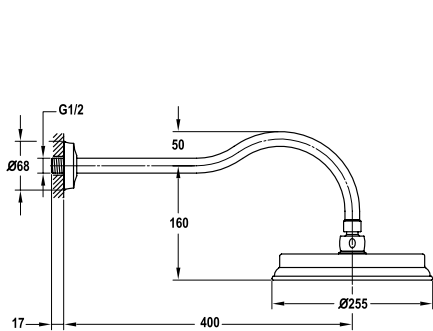

BỘ SỬU TẬP KYOTO KYOTO COLLECTION

Sen đầu gắn tường KYOTO màu đồng KYOTO overhead shower for walling bronze

Art.No.: 589.35.038

- Sen đầu bằng đồng 225 mm
- Tay sen gắn tường 400 mm
- Sen đầu dễ dàng vệ sinh
- Điều chỉnh được hướng sen
- Màu sắc: Đồng cổ

- Brass shower head 225 mm
- Brass shower arm 400 mm
- Easy to clean shower spray
- Adjustable angle
- Finish: Oil-rubbed bronze

Bộ trộn âm điều nhiệt 2 đường nước KYOTO KYOTO concealed mixer 2-outlet bronze

Art.No.: 589.35.039

- Lưu lượng nước ở 3 bar:
  - Đường nước trên: 20 lít/phút
  - Đường nước dưới: 15 lít/phút
- Áp lực nước vận hành: 1 - 5 bar
- Khóa nhiệt độ an toàn ở 38°C, chống bỏng
- Chất liệu: Đồng
- Màu sắc: Đồng cổ
- Flow rate at 3 bar:
  - Uppler outlet: 20 l/min
  - Lower outlet: 15 l/min
- Operating pressure: 1 - 5 bar
- Thermostat at 38°C, anti-scald
- Material: Brass
- Finish: Oil-rubbed bronze

Phụ kiện cấp nước sen tay KYOTO màu đồng KYOTO water outlet bronze

Art.No.: 589.35.040

- Chất liệu: Đồng
- Màu sắc: Đồng cổ
- Material: Brass
- Finish: Oil-rubbed bronze