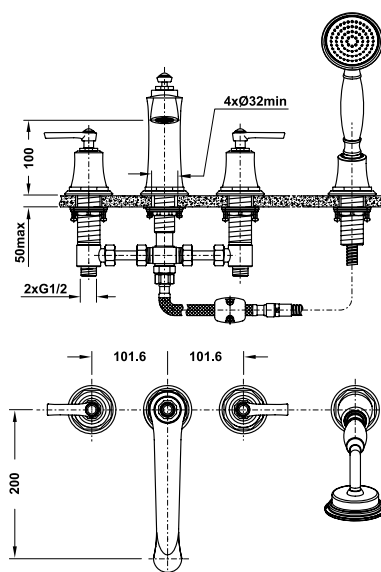

Art.No.: 589.35.064

- Lưu lượng nước ở 3 bar:
  - Vòi xả bốn: 30 lít/phút
  - Đầu cấp sen: 12 lít/phút
- Áp lực nước vận hành: 1 - 5 bar
- Dây sen bằng đồng 1800 mm
- Chất liệu: Đồng
- Màu sắc: Vàng

- Flow rate at 3 bar:
  - Spout outlet: 30 l/min
  - Shower outlet: 12 l/min
- Operating pressure: 1 - 5 bar
- Brass hose 1800 mm
- Material: Brass
- Finish: Polished gold