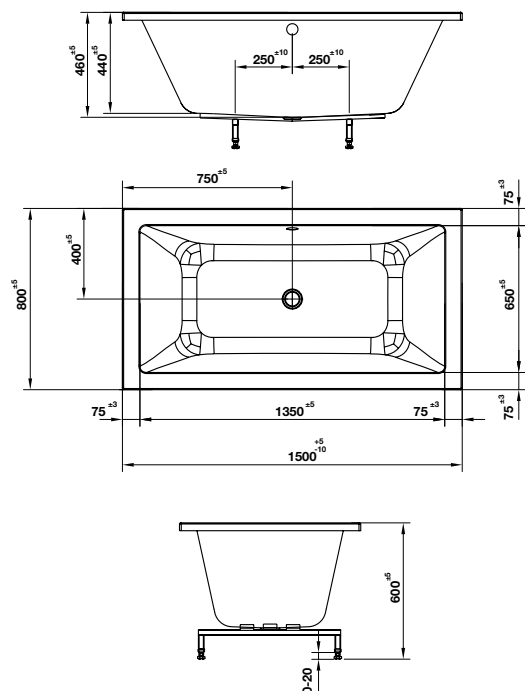

Art.No.: 588.79.603

- Bồn tắm âm hình chữ nhật, bằng acrylic màu trắng
- Dung tích: 210 lit
- Kích thước: 1500x800x460 mm
- Đường xả dưới chân bồn tắm
- Đã bao gồm bộ xả và ống thải
- Rectangle, white, acrylic, built-in bathtub
- Water capacity: 210 liters
- Dimension: 1500x800x460 mm
- Outlet in foot area
- Waste set and siphon included