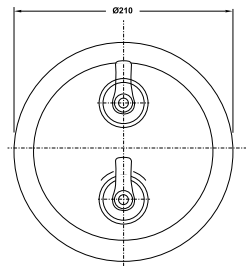

BỘ SỬU TẬP KYOTO KYOTO COLLECTION

Sen đầu gắn tường KYOTO màu đồng KYOTO overhead shower for walling bronze

Art.No.: 589.35.038

- Sen đầu bằng đồng 225 mm
- Tay sen gắn tường 400 mm
- Sen đầu dễ dàng vệ sinh
- Điều chỉnh được hướng sen
- Màu sắc: Đồng cổ

- Brass shower head 225 mm
- Brass shower arm 400 mm
- Easy to clean shower spray
- Adjustable angle
- Finish: Oil-rubbed bronze

Bộ trộn âm điều nhiệt 2 đường nước KYOTO KYOTO concealed mixer 2-outlet bronze

Art.No.: 589.35.039

- Lưu lượng nước ở 3 bar:
  - Đường nước trên: 20 lít/phút
  - Đường nước dưới: 15 lít/phút
- Áp lực nước vận hành: 1 - 5 bar
- Khóa nhiệt độ an toàn ở 38°C, chống bỏng
- Chất liệu: Đồng
- Màu sắc: Đồng cổ
- Flow rate at 3 bar:
  - Uppler outlet: 20 l/min
  - Lower outlet: 15 l/min
- Operating pressure: 1 - 5 bar
- Thermostat at 38°C, anti-scald
- Material: Brass
- Finish: Oil-rubbed bronze

Phụ kiện cấp nước sen tay KYOTO màu đồng KYOTO water outlet bronze

Art.No.: 589.35.040

- Chất liệu: Đồng
- Màu sắc: Đồng cổ
- Material: Brass
- Finish: Oil-rubbed bronze