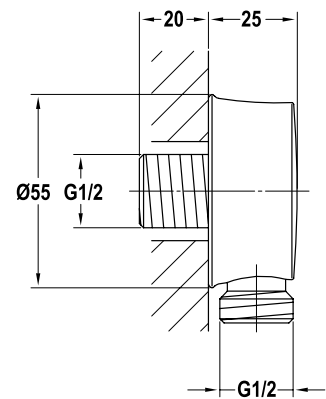

BỘ SỬU TẬP KYOTO KYOTO COLLECTION

Sen đầu gắn tường KYOTO màu đồng KYOTO overhead shower for walling bronze

Art.No.: 589.35.038

- Sen đầu bằng đồng 225 mm
- Tay sen gắn tường 400 mm
- Sen đầu dễ dàng vệ sinh
- Điều chỉnh được hướng sen
- Màu sắc: Đồng cổ

- Brass shower head 225 mm
- Brass shower arm 400 mm
- Easy to clean shower spray
- Adjustable angle
- Finish: Oil-rubbed bronze

Bộ trộn âm điều nhiệt 2 đường nước KYOTO KYOTO concealed mixer 2-outlet bronze

Art.No.: 589.35.039

- Lưu lượng nước ở 3 bar:
  - Đường nước trên: 20 lít/phút
  - Đường nước dưới: 15 lít/phút
- Áp lực nước vận hành: 1 - 5 bar
- Khóa nhiệt độ an toàn ở 38°C, chống bỏng
- Chất liệu: Đồng
- Màu sắc: Đồng cổ
- Flow rate at 3 bar:
  - Uppler outlet: 20 l/min
  - Lower outlet: 15 l/min
- Operating pressure: 1 - 5 bar
- Thermostat at 38°C, anti-scald
- Material: Brass
- Finish: Oil-rubbed bronze

Phụ kiện cấp nước sen tay KYOTO màu đồng KYOTO water outlet bronze

Art.No.: 589.35.040

- Chất liệu: Đồng
- Màu sắc: Đồng cổ
- Material: Brass
- Finish: Oil-rubbed bronze