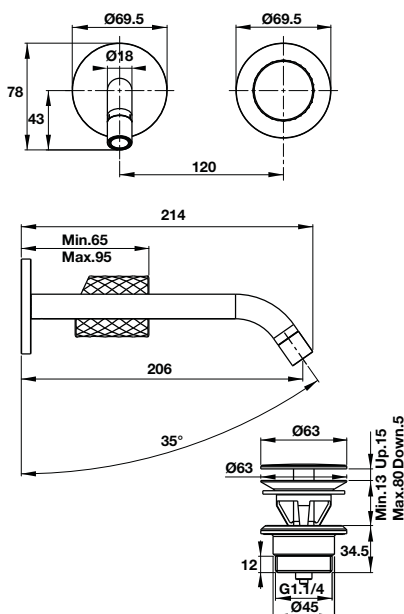

Mạ vàng bóng
Polished Gold

* Lưu ý: Sản phẩm với các màu mạ đặc biệt cần liên hệ nhân viên bán hàng để được tư vấn chi tiết.
Note: Kindly contact our sales representatives for more details.