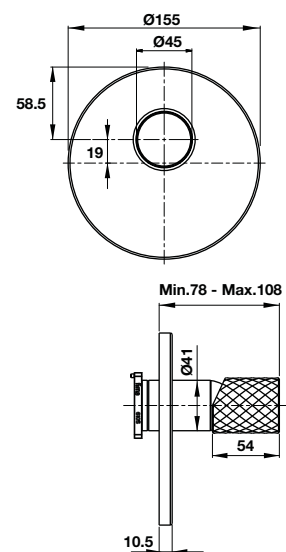

* Lưu ý: Sản phẩm với các màu mạ đặc biệt cần liên hệ nhân viên bán hàng để được tư vấn chi tiết.
Note: Kindly contact our sales representatives for more details.