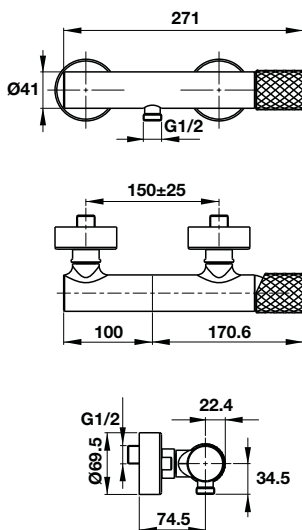

* Lưu ý: Sản phẩm với các màu mạ đặc biệt cần liên hệ nhân viên bán hàng để được tư vấn chi tiết.
Note: Kindly contact our sales representatives for more details.