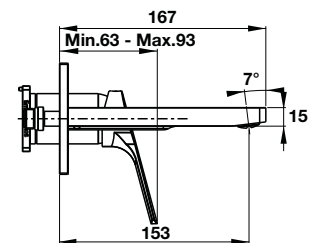

Vòi trộn NEW MYSTERIOUS 80
NEW MYSTERIOUS basin mixer 80

Art.No.: 589.02.600 **5.200.000**

- Lưu lượng nước ở 3 bar: 7.8 lit/phút
- Bộ xả kéo
- Màu sắc: Đen
- Flow rate at 3 bar: 7.8 liters/min
- Pull-rod waste set
- Finish: Black

Vòi trộn NEW MYSTERIOUS 250
NEW MYSTERIOUS basin mixer 250

Art.No.: 589.02.601 **14.500.000**

- Lưu lượng nước ở 3 bar: 5.5 lit/phút
- Bộ xả nhấn
- Màu sắc: Đen
- Flow rate at 3 bar: 5.5 liters/min
- Pop-up waste set
- Finish: Black

Vòi trộn gắn tường NEW MYSTERIOUS 150
NEW MYSTERIOUS wall-mounted basin mixer 150

Art.No.: 589.02.604 **15.000.000**

- Lưu lượng nước ở 3 bar: 7.2 lit/phút
- Bộ xả nhấn
- Màu sắc: Đen
- Vui lòng đặt riêng bộ âm 589.02.980
- Flow rate at 3 bar: 7.2 liters/min
- Pop-up waste set
- Finish: Black
- Please order basic set 589.02.980 separately

Bộ âm / Basic set

Art.No.: 589.02.980

4.700.000