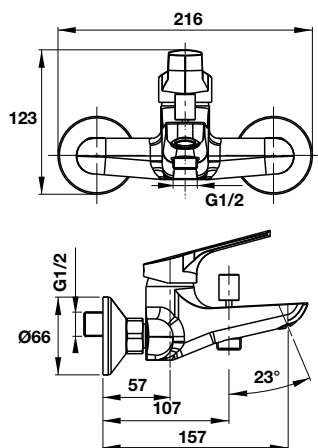

Bộ trộn nổi 2 đường nước NEW MYSTERIOUS
NEW MYSTERIOUS exposed mixer 2 outlets

Art.No.: 589.02.602 **8.100.000**

- Lưu lượng nước ở 3 bar: 22.5 lit/phút
- Màu sắc: Đen

- Flow rate at 3 bar: 22.5 liters/min
- Finish: Black

Bộ trộn nổi 1 đường nước NEW MYSTERIOUS
NEW MYSTERIOUS exposed mixer 1 outlet

Art.No.: 589.02.603 **6.400.000**

- Lưu lượng nước ở 3 bar: 24.3 lit/phút
- Màu sắc: Đen

- Flow rate at 3 bar: 24.3 liters/min
- Finish: Black

Thanh sen NEW MYSTERIOUS không gồm bộ trộn
NEW MYSTERIOUS shower column without mixer

Art.No.: 495.60.105 **7.590.000**

- Lưu lượng nước của sen đầu ở 3 bar: 15.7 lit/phút
- Lưu lượng nước của sen tay ở 3 bar: 10.1 lit/phút
- Dạng tia nước của sen đầu: Rain
- Dạng tia nước của sen tay: Rain, Whirl, Mix
- Dây sen PVC 1500 mm
- Màu sắc: Đen

- Flow rate of overhead shower at 3 bar: 15.7 liters/min
- Flow rate of hand shower at 3 bar: 10.1 liters/min
- Spray type of overhead shower: Rain
- Spray type of hand shower: Rain, Whirl, Mix
- PVC hose 1500 mm
- Finish: Black

Kích thước và màu sắc sản phẩm có thể thay đổi mà không cần báo trước.
Giá đã bao gồm 10% VAT.