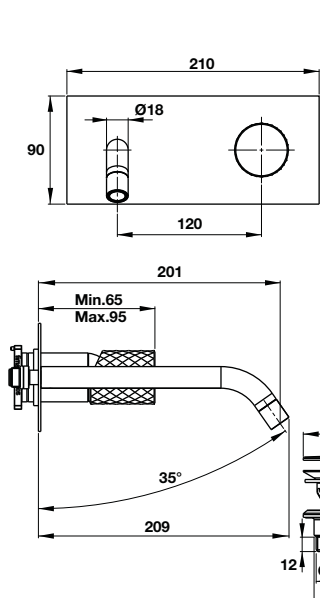

Mạ vàng bóng
Polished Gold

* Lưu ý: Sản phẩm với các màu mạ đặc biệt cần liên hệ nhân viên bán hàng để được tư vấn chi tiết.
Note: Kindly contact our sales representatives for more details.