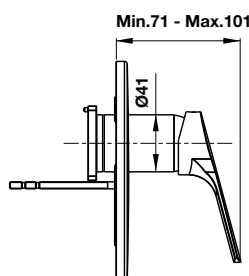

Bộ trộn âm 2 đường nước NEW MYSTERIOUS
NEW MYSTERIOUS concealed mixer 2 outlets

Art.No.: 589.02.605 **10.100.000**

- Lưu lượng nước ở 3 bar - đường nước 1: 22 lit/phút
- Lưu lượng nước ở 3 bar - đường nước 2: 22.7 lit/phút
- Màu sắc: Đen
- Vui lòng đặt riêng bộ âm 485.60.990

- Flow rate at 3 bar - outlet 1: 22 liters/min
- Flow rate at 3 bar - outlet 2: 22.7 liters/min
- Finish: Black
- Please order basic set 485.60.990 separately

Bộ âm / Basic set

Art.No.: 485.60.990 **3.700.000**

Bộ trộn âm 1 đường nước NEW MYSTERIOUS
NEW MYSTERIOUS concealed mixer 1 outlet

Art.No.: 589.02.606 **7.500.000**

- Lưu lượng nước ở 3 bar: 39.5 lit/phút
- Màu sắc: Đen
- Vui lòng đặt riêng bộ âm 485.60.990

- Flow rate at 3 bar: 39.5 liters/min
- Finish: Black
- Please order basic set 485.60.990 separately

Bộ âm / Basic set

Art.No.: 485.60.990 **3.700.000**

Bộ trộn bốn tấm 4 lỗ NEW MYSTERIOUS
NEW MYSTERIOUS 4-hole bath mixer

Art.No.: 589.02.607 **42.900.000**

- Lưu lượng nước của vòi xả bốn ở 3 bar: 20.4 lit/phút
- Lưu lượng nước của sen tay ở 3 bar: 6 lit/phút
- Dây sen 1500 mm
- Màu sắc: Đen

- Flow rate of spout at 3 bar: 20.4 liters/min
- Flow rate of handshower at 3 bar: 6 liters/min
- Flexible hose 1500 mm
- Finish: Black