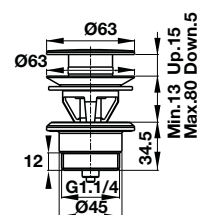

Vòi trộn NEW MYSTERIOUS 80
NEW MYSTERIOUS basin mixer 80

Art.No.: 589.02.600 **5.200.000**

- Lưu lượng nước ở 3 bar: 7.8 lit/phút
- Bộ xả kéo
- Màu sắc: Đen
- Flow rate at 3 bar: 7.8 liters/min
- Pull-rod waste set
- Finish: Black

Vòi trộn NEW MYSTERIOUS 250
NEW MYSTERIOUS basin mixer 250

Art.No.: 589.02.601 **14.500.000**

- Lưu lượng nước ở 3 bar: 5.5 lit/phút
- Bộ xả nhấn
- Màu sắc: Đen
- Flow rate at 3 bar: 5.5 liters/min
- Pop-up waste set
- Finish: Black

Vòi trộn gắn tường NEW MYSTERIOUS 150
NEW MYSTERIOUS wall-mounted basin mixer 150

Art.No.: 589.02.604 **15.000.000**

- Lưu lượng nước ở 3 bar: 7.2 lit/phút
- Bộ xả nhấn
- Màu sắc: Đen
- Vui lòng đặt riêng bộ âm 589.02.980
- Flow rate at 3 bar: 7.2 liters/min
- Pop-up waste set
- Finish: Black
- Please order basic set 589.02.980 separately

Bộ âm / Basic set

Art.No.: 589.02.980

4.700.000