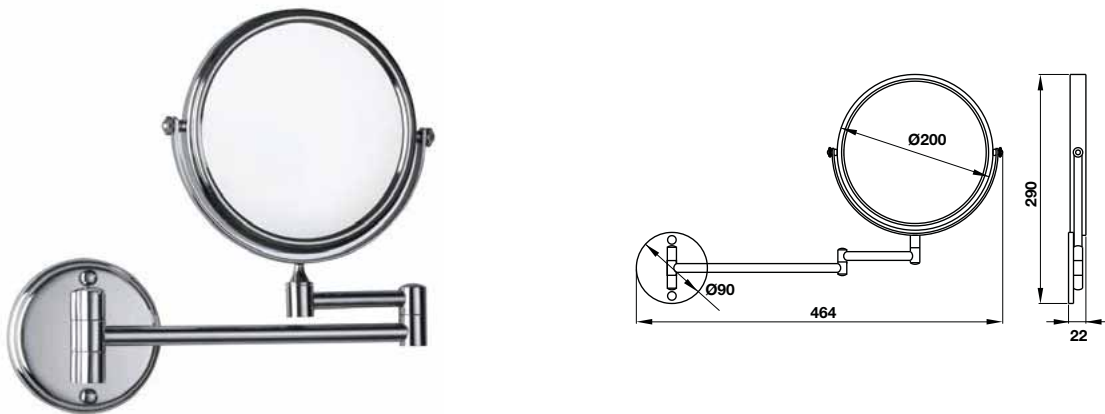

Art.No.: 495.81.005

1.790.000

- Gương phóng đại Ø200 mm
- Chất liệu: hợp kim kẽm, kính
- Gương phóng to x3
- Chiều dài: 464 mm
- Ø200 mm magnifying mirror
- Material: Zinc, glass
- Zoom mirror x3
- Length: 464 mm

Kích thước và màu sắc sản phẩm có thể thay đổi mà không cần báo trước.
Giá đã bao gồm 10% VAT.