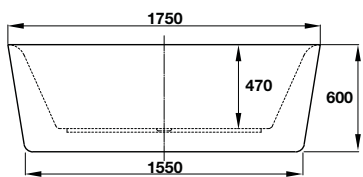

Kích thước và màu sắc sản phẩm có thể thay đổi mà không cần báo trước.
Giá đã bao gồm 10% VAT.