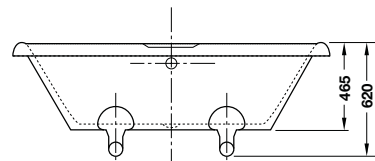

Kích thước và màu sắc sản phẩm có thể thay đổi mà không cần báo trước.
Giá đã bao gồm 10% VAT.