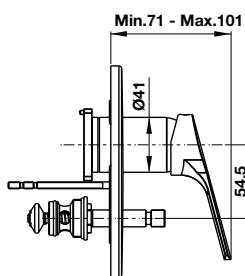

Bộ trộn âm 2 đường nước NEW MYSTERIOUS
NEW MYSTERIOUS concealed mixer 2 outlets

Art.No.: 589.02.605 **10.100.000**

- Lưu lượng nước ở 3 bar - đường nước 1: 22 lit/phút
- Lưu lượng nước ở 3 bar - đường nước 2: 22.7 lit/phút
- Màu sắc: Đen
- Vui lòng đặt riêng bộ âm 485.60.990

- Flow rate at 3 bar - outlet 1: 22 liters/min
- Flow rate at 3 bar - outlet 2: 22.7 liters/min
- Finish: Black
- Please order basic set 485.60.990 separately

Bộ âm / Basic set

Art.No.: 485.60.990 **3.700.000**

Bộ trộn âm 1 đường nước NEW MYSTERIOUS
NEW MYSTERIOUS concealed mixer 1 outlet

Art.No.: 589.02.606 **7.500.000**

- Lưu lượng nước ở 3 bar: 39.5 lit/phút
- Màu sắc: Đen
- Vui lòng đặt riêng bộ âm 485.60.990

- Flow rate at 3 bar: 39.5 liters/min
- Finish: Black
- Please order basic set 485.60.990 separately

Bộ âm / Basic set

Art.No.: 485.60.990 **3.700.000**

Bộ trộn bốn tấm 4 lỗ NEW MYSTERIOUS
NEW MYSTERIOUS 4-hole bath mixer

Art.No.: 589.02.607 **42.900.000**

- Lưu lượng nước của vòi xả bốn ở 3 bar: 20.4 lit/phút
- Lưu lượng nước của sen tay ở 3 bar: 6 lit/phút
- Dây sen 1500 mm
- Màu sắc: Đen

- Flow rate of spout at 3 bar: 20.4 liters/min
- Flow rate of handshower at 3 bar: 6 liters/min
- Flexible hose 1500 mm
- Finish: Black