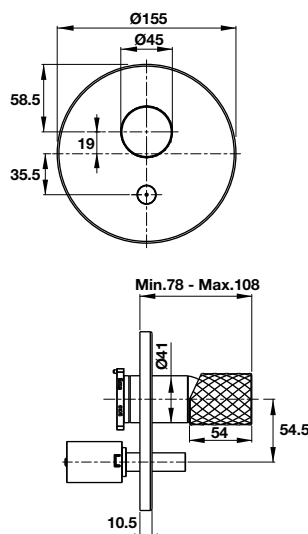

* Lưu ý: Sản phẩm với các màu mạ đặc biệt cần liên hệ nhân viên bán hàng để được tư vấn chi tiết.
Note: Kindly contact our sales representatives for more details.