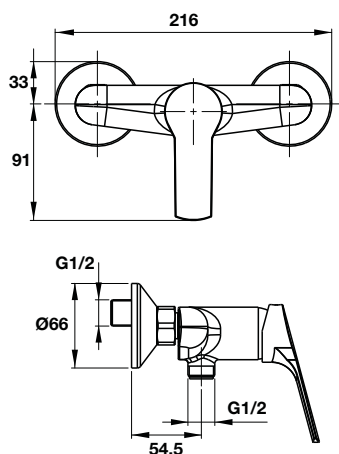

Bộ trộn nổi 2 đường nước NEW MYSTERIOUS
NEW MYSTERIOUS exposed mixer 2 outlets

Art.No.: 589.02.602 **8.100.000**

- Lưu lượng nước ở 3 bar: 22.5 lit/phút
- Màu sắc: Đen

- Flow rate at 3 bar: 22.5 liters/min
- Finish: Black

Bộ trộn nổi 1 đường nước NEW MYSTERIOUS
NEW MYSTERIOUS exposed mixer 1 outlet

Art.No.: 589.02.603 **6.400.000**

- Lưu lượng nước ở 3 bar: 24.3 lit/phút
- Màu sắc: Đen

- Flow rate at 3 bar: 24.3 liters/min
- Finish: Black

Thanh sen NEW MYSTERIOUS không gồm bộ trộn
NEW MYSTERIOUS shower column without mixer

Art.No.: 495.60.105 **7.590.000**

- Lưu lượng nước của sen đầu ở 3 bar: 15.7 lit/phút
- Lưu lượng nước của sen tay ở 3 bar: 10.1 lit/phút
- Dạng tia nước của sen đầu: Rain
- Dạng tia nước của sen tay: Rain, Whirl, Mix
- Dây sen PVC 1500 mm
- Màu sắc: Đen

- Flow rate of overhead shower at 3 bar: 15.7 liters/min
- Flow rate of hand shower at 3 bar: 10.1 liters/min
- Spray type of overhead shower: Rain
- Spray type of hand shower: Rain, Whirl, Mix
- PVC hose 1500 mm
- Finish: Black

Kích thước và màu sắc sản phẩm có thể thay đổi mà không cần báo trước.
Giá đã bao gồm 10% VAT.