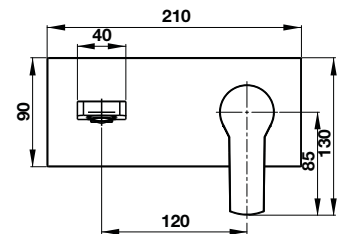

Vòi trộn NEW MYSTERIOUS 80
NEW MYSTERIOUS basin mixer 80

Art.No.: 589.02.600 **5.200.000**

- Lưu lượng nước ở 3 bar: 7.8 lit/phút
- Bộ xả kéo
- Màu sắc: Đen
- Flow rate at 3 bar: 7.8 liters/min
- Pull-rod waste set
- Finish: Black

Vòi trộn NEW MYSTERIOUS 250
NEW MYSTERIOUS basin mixer 250

Art.No.: 589.02.601 **14.500.000**

- Lưu lượng nước ở 3 bar: 5.5 lit/phút
- Bộ xả nhấn
- Màu sắc: Đen
- Flow rate at 3 bar: 5.5 liters/min
- Pop-up waste set
- Finish: Black

Vòi trộn gắn tường NEW MYSTERIOUS 150
NEW MYSTERIOUS wall-mounted basin mixer 150

Art.No.: 589.02.604 **15.000.000**

- Lưu lượng nước ở 3 bar: 7.2 lit/phút
- Bộ xả nhấn
- Màu sắc: Đen
- Vui lòng đặt riêng bộ âm 589.02.980
- Flow rate at 3 bar: 7.2 liters/min
- Pop-up waste set
- Finish: Black
- Please order basic set 589.02.980 separately

Bộ âm / Basic set

Art.No.: 589.02.980

4.700.000