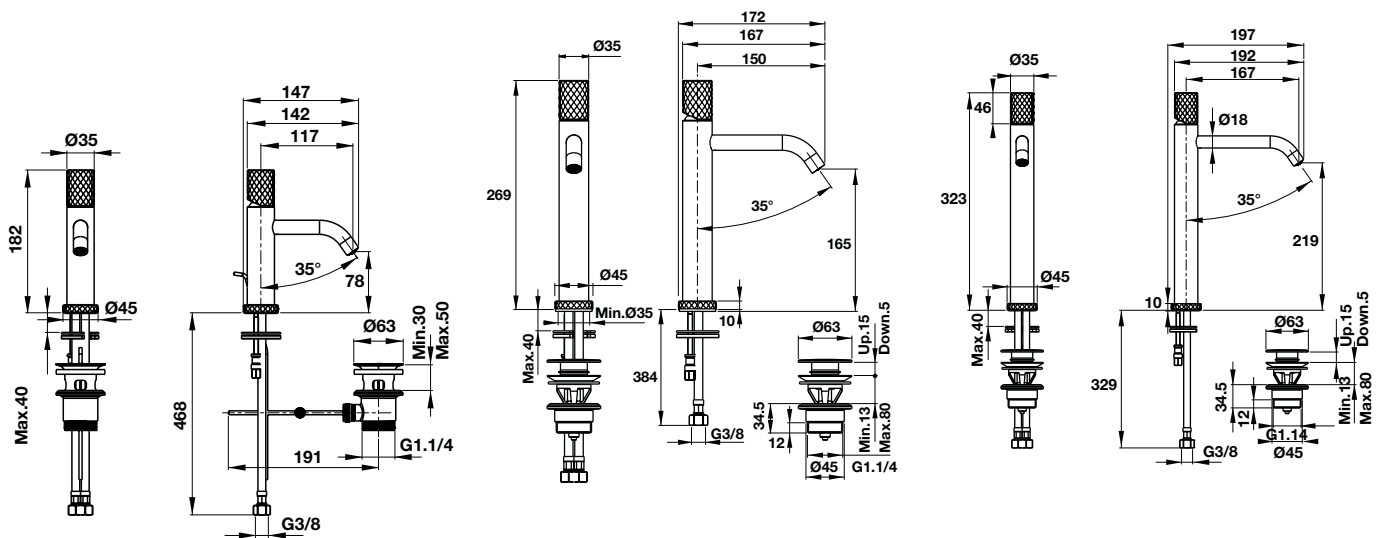

Mạ vàng bóng
Polished Gold

* Lưu ý: Sản phẩm với các màu mạ đặc biệt cần liên hệ nhân viên bán hàng để được tư vấn chi tiết.
Note: Kindly contact our sales representatives for more details.