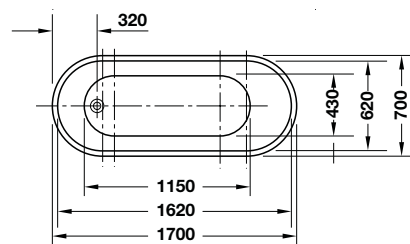

- Oval, white, acrylic, free-standing bathtub
- Dimension: 1700x700x590 mm
- Outlet in foot area

We reserve the right to alter specifications without notice.  
Price is inclusive of 10% VAT.

**Bồn tắm độc lập VICTORIA 1690**  
 VICTORIA free-standing bathtub 1690