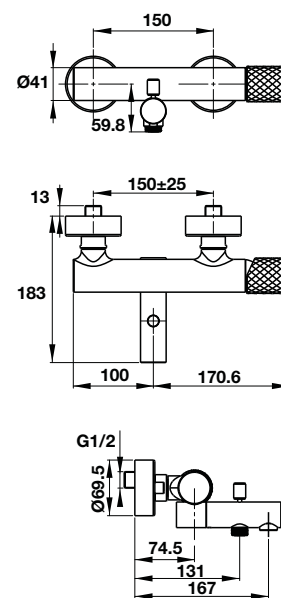

Mạ vàng bóng
Polished Gold

* Lưu ý: Sản phẩm với các màu mạ đặc biệt cần liên hệ nhân viên bán hàng để được tư vấn chi tiết.
Note: Kindly contact our sales representatives for more details.