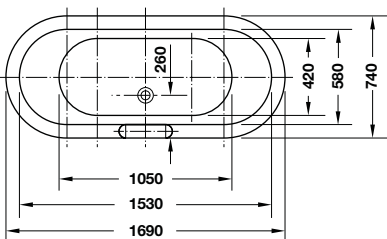

Kích thước và màu sắc sản phẩm có thể thay đổi mà không cần báo trước.
Giá đã bao gồm 10% VAT.