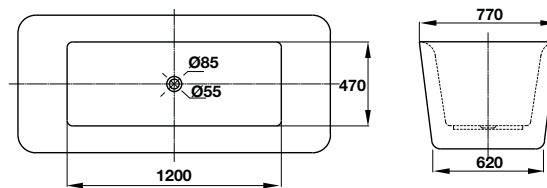

Kích thước và màu sắc sản phẩm có thể thay đổi mà không cần báo trước.
Giá đã bao gồm 10% VAT.