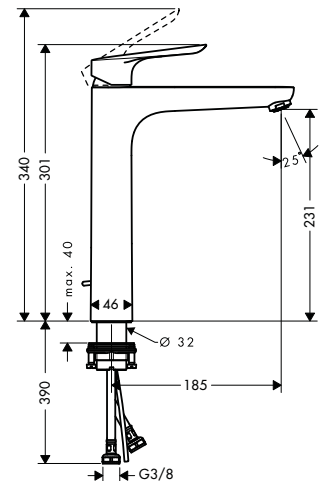

Art.No.: 589.52.430 **4.700.000 Đ**

- Lưu lượng nước ở 3 bar: 5 lit/phút
- Có bộ xả pop-up
- Màu sắc: Chrome
- Flow rate at 3 bar: 5 liters/min
- Pop-up waste set
- Finish: Chrome

Art.No.: 589.52.428 **6.700.000 Đ**

- Lưu lượng nước ở 3 bar: 5 lit/phút
- Có bộ xả pop-up
- Màu sắc: Chrome
- Flow rate at 3 bar: 5 liters/min
- Pop-up waste set
- Finish: Chrome

Art.No.: 589.52.429 **8.500.000 Đ**

- Lưu lượng nước ở 3 bar: 5 lit/phút
- Có bộ xả pop-up
- Màu sắc: Chrome
- Flow rate at 3 bar: 5 liters/min
- Pop-up waste set
- Finish: Chrome