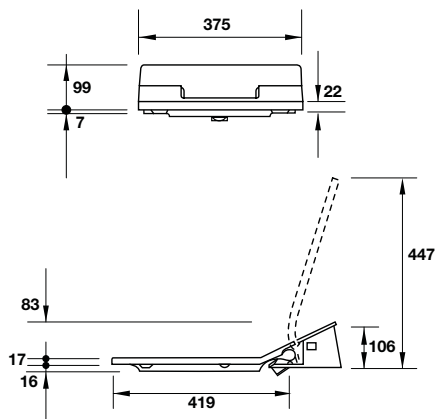

Nắp bồn cầu SensoWash Slim Durastyle

SensoWash Slim Durastyle toilet seat and cover

Art.No.: 588.45.517 71.000.000 Đ

- Chế độ rửa sau, dành cho phụ nữ và kết hợp
- Hệ thống đèn ban đêm
- Kèm điều khiển từ xa
- Chức năng khóa thông qua điều khiển từ xa
- Đầu phun nước tự làm sạch, nút tắt/mở
- Thoát nước tự động trong thời gian không sử dụng kéo dài
- Hệ thống kết nối âm 220-240V, 50/60Hz
- Thao lắp nắp bồn cầu dễ dàng
- Rear-, Lady- and Comfortwash
- Night light
- Remote control included
- Locking function via remote control
- Self-cleaning spray wand, on / off-button
- Automatic drainage in periods of prolonged disuse
- Concealed connections 220-240V, 50/60Hz
- Quick release: easy seat unit removal

Bộ nối chuyển đổi đường xả đa năng

Vario connecting set

Art.No.: 588.45.983 3.800.000 Đ

- Sử dụng để chuyển đường xả bồn cầu ngang và dọc, chiều dài có thể điều chỉnh, bao gồm ống nối dài
- For horizontal and vertical outlet, length adjustable, incl. excenter

Bộ nối chuyển đổi đường xả dọc

Vario connecting bend

Art.No.: 588.45.961 3.000.000 Đ

- Sử dụng để chuyển đường xả bồn cầu thoát ngang thành dọc
- For vertical outlet

Bas đỡ cho bồn cầu treo

Fixing for wall-hung toilet

Art.No.: 588.45.998 700.000 Đ

- Sử dụng cho bồn cầu và bồn tiểu nữ dạng treo
- For wall mounted bidet and wall mounted toilet

Bộ phụ kiện lắp đặt nắp SensoWash cho bồn cầu treo 1 đường cấp nước

Connecting set for SensoWash wall-hung toilet with 1 water inlet

Art.No.: 588.45.991 4.000.000 Đ

- Dùng với nắp Sensowash, kết nước âm chiều cao 112-115 cm, nối dài dây cấp nước âm cho bồn cầu. Nguồn cấp nước đơn.
- In combination with SensoWash toilet seat, for in-wall carriers H=112-115 cm, with conduit pipe for connection inside the tank. Single water inlet.