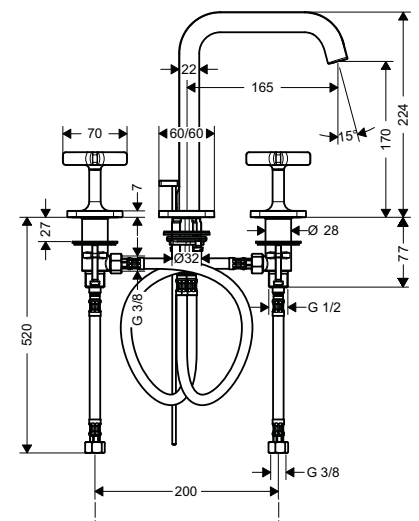

AXOR®

Vòi chậu rửa AXOR Citterio E 130 AXOR Citterio E basin mixer 130

Art.No.: 589.54.800 **21.700.000 Đ**

- Lưu lượng nước ở 3 bar: 5 lit/phút
- Có bộ xả pop-up
- Màu sắc: Chrome
- Flow rate at 3 bar: 5 liters/min
- Pop-up waste set
- Finish: Chrome

Vòi chậu rửa AXOR Citterio E 250 AXOR Citterio E basin mixer 250

Art.No.: 589.30.521 **31.500.000 Đ**

- Lưu lượng nước ở 3 bar: 5 lit/phút
- Có bộ xả không giữ nước
- Màu sắc: Chrome
- Flow rate at 3 bar: 5 liters/min
- Non-closing waste set
- Finish: Chrome

Vòi chậu rửa 3 lỗ AXOR Citterio E 170 AXOR Citterio E 3-hole basin mixer 170

Art.No.: 589.30.641 **31.800.000 Đ**

- Lưu lượng nước ở 3 bar: 5 lit/phút
- Có bộ xả pop-up
- Màu sắc: Chrome
- Flow rate at 3 bar: 5 liters/min
- Pop-up waste set
- Finish: Chrome