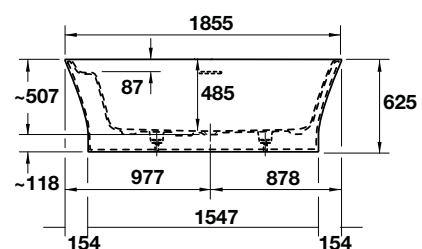

- White free-standing DuraSolid® A bathtub
- With special waste, overflow and support frame

We reserve the right to alter specifications without notice.  
Price is inclusive of 10% VAT.

Đặt hàng riêng  
Special order