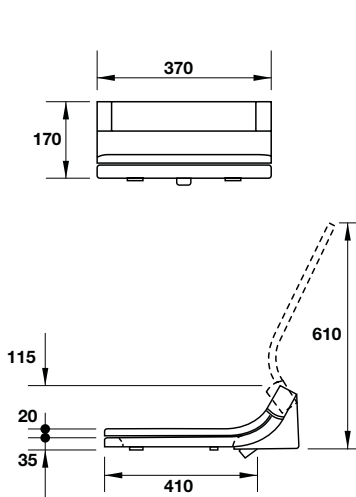

Nắp bồn cầu SensoWash Starck C
SensoWash Starck C toilet seat and cover

Art.No.: 588.45.478 73.700.000 Đ

- Chế độ rửa sau, dành cho phụ nữ và kết hợp
- Tùy chỉnh lưu lượng nước, lượng khí, nhiệt độ nắp cũng như vị trí và cường độ phun nước
- Nắp đậy bồn cầu kích hoạt bằng điện
- Hệ thống đèn ban đêm
- Ghi nhớ thông tin 2 người dùng riêng biệt
- Kèm điều khiển từ xa
- Đầu phun nước tự làm sạch, nút tắt/mở
- Hệ thống kết nối âm 220-240V, 50/60Hz
- Tháo lắp nắp bồn cầu dễ dàng
- Rear-, Lady- and Comfortwash
- Individual adjustment of water-, air- and seat temperature as well as spray wand position and water spray intensity
- Electromotive actuated seat and lid
- Night light
- 2 individually programmable user profiles
- Remote control included
- Self-cleaning spray wand, on / off-button
- Concealed connections 220-240V, 50/60Hz
- Quick release: easy seat unit removal

Nắp bồn cầu SensoWash Starck C
SensoWash Starck C toilet seat and cover

Art.No.: 588.45.518 73.700.000 Đ

- Chế độ rửa sau, dành cho phụ nữ và kết hợp
- Tùy chỉnh lưu lượng nước, lượng khí, nhiệt độ nắp cũng như vị trí và cường độ phun nước
- Nắp đậy bồn cầu kích hoạt bằng điện
- Hệ thống đèn ban đêm
- Ghi nhớ thông tin 2 người dùng riêng biệt
- Kèm điều khiển từ xa
- Đầu phun nước tự làm sạch, nút tắt/mở
- Hệ thống kết nối âm 220-240V, 50/60Hz
- Tháo lắp nắp bồn cầu dễ dàng
- Rear-, Lady- and Comfortwash
- Individual adjustment of water-, air- and seat temperature as well as spray wand position and water spray intensity
- Electromotive actuated seat and lid
- Night light
- 2 individually programmable user profiles
- Remote control included
- Self-cleaning spray wand, on / off-button
- Concealed connections 220-240V, 50/60Hz
- Quick release: easy seat unit removal

Nắp bồn cầu SensoWash Slim
SensoWash Slim toilet seat and cover

Art.No.: 588.45.519 58.300.000 Đ