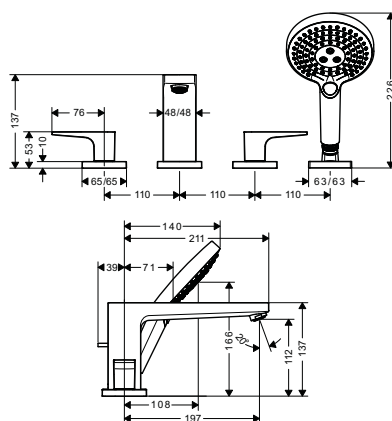

Bộ âm / Basic set

Art.No.: 589.29.168 **13.200.000 Đ**