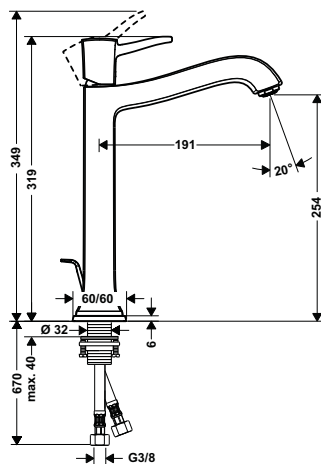

hansgrohe

Vòi chậu rửa Metropol Classic 110
Metropol Classic single lever basin mixer 110

Art.No.: 589.54.616   **20.700.000 Đ**

- Lưu lượng nước ở 3 bar: 5 lit/phút
- Có bộ xả pop-up
- Màu sắc: Chrome/Gold Optic
- Flow rate at 3 bar: 5 liters/min
- Pop-up waste set
- Finish: Chrome/Gold Optic

Vòi chậu rửa Metropol Classic 260
Metropol Classic single lever basin mixer 260

Art.No.: 589.54.617   **25.900.000 Đ**

- Lưu lượng nước ở 3 bar: 5 lit/phút
- Có bộ xả pop-up
- Màu sắc: Chrome/Gold Optic
- Flow rate at 3 bar: 5 liters/min
- Pop-up waste set
- Finish: Chrome/Gold Optic

Vòi chậu rửa 3 lỗ Metropol Classic 160
Metropol Classic 3-hole basin mixer 160

Art.No.: 589.54.605   **29.800.000 Đ**

- Lưu lượng nước ở 3 bar: 5 lit/phút
- Có bộ xả pop-up
- Màu sắc: Chrome/Gold Optic
- Flow rate at 3 bar: 5 liters/min
- Pop-up waste set
- Finish: Chrome/Gold Optic