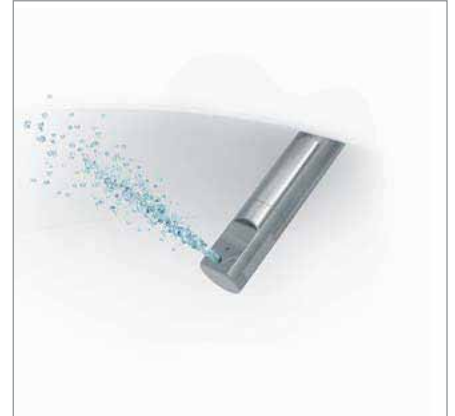

Công nghệ vệ sinh vượt trội

A paragon on hygiene

Vòi xịt và đầu phun tự động vệ sinh trước và sau khi sử dụng. Vòi làm bằng thép không gỉ còn sở hữu tính năng kháng vi khuẩn và dễ dàng tháo rời để vệ sinh, giúp bạn thêm an tâm khi sử dụng.

The spray wand and nozzles are cleaned automatically before and after each use. As a preventative measure, the stainless-steel spray wand has antimicrobial properties and can be easily removed for cleaning.