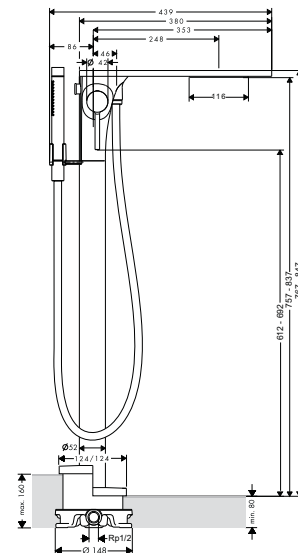

Đặt hàng riêng
Special order