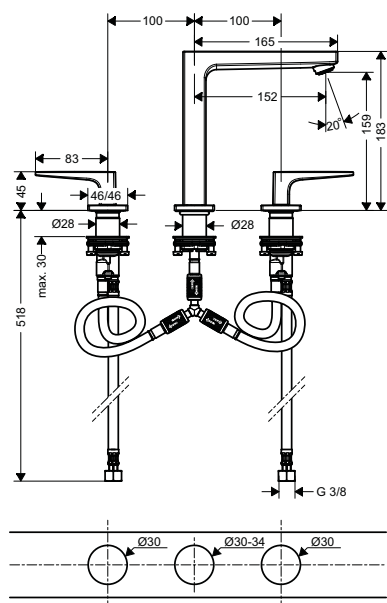

Bộ âm / Basic set

Art.No.: 589.29.168 **13.200.000 Đ**