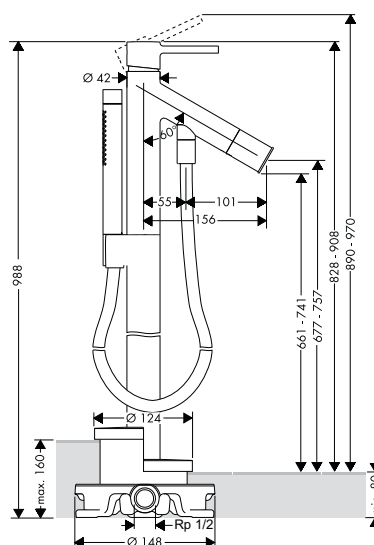

Đặt hàng riêng
Special order