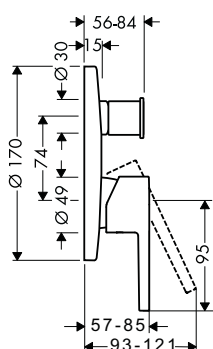

AXOR®

Bộ trộn âm AXOR Starck 2 đường nước
AXOR Starck concealed mixer 2 outlets

Art.No.: 589.51.229

19.800.000 Đ

- Lưu lượng nước ở 3 bar: 26 lit/phút
- 2 đường nước ra với van tắt mở/ chuyển đổi chức năng
- Màu sắc: Chrome

- Flow rate at 3 bar: 26 liters/min
- 2 outlets with shut off/diverter valve
- Finish: Chrome

Bộ trộn / Bath mixer

Art.No.: 589.51.228

13.500.000 Đ

Bộ âm iBox universal / Basic set iBox universal

Art.No.: 589.29.950

6.300.000 Đ

Bộ trộn bồn tắm đặt sàn AXOR Starck
AXOR Starck floor-standing bath mixer

Art.No.: 589.51.230

95.700.000 Đ

- Lưu lượng nước ở 3 bar: 22 lit/phút
- Dạng tia nước của vòi xả bồn: thông thường
- Dạng tia nước của sen tay: Rain, MonoRain
- Dây sen 1,25 m
- Màu sắc: Chrome

- Flow rate at 3 bar: 22 liters/min
- Spray type mixer: normal spray
- Spray type hand shower: Rain, MonoRain
- Shower hose 1.25 m
- Finish: Chrome

Bộ trộn / Bath mixer

Art.No.: 589.51.233

74.900.000 Đ

Bộ âm / Basic set

Art.No.: 589.29.126

20.800.000 Đ

Đặt hàng riêng
Special order