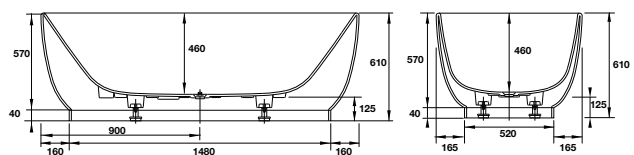

We reserve the right to alter specifications without notice.
Price is inclusive of 10% VAT.

Đặt hàng riêng
Special order