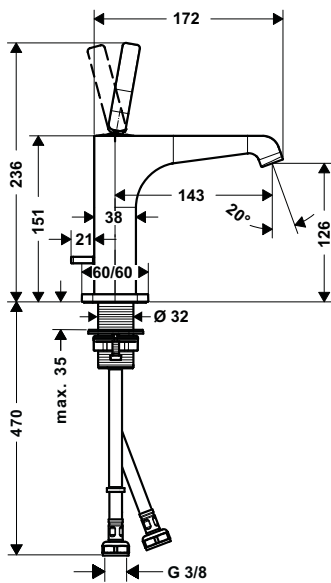

AXOR®

Vòi chậu rửa AXOR Citterio E 130 AXOR Citterio E basin mixer 130

Art.No.: 589.54.800 **21.700.000 Đ**

- Lưu lượng nước ở 3 bar: 5 lit/phút
- Có bộ xả pop-up
- Màu sắc: Chrome
- Flow rate at 3 bar: 5 liters/min
- Pop-up waste set
- Finish: Chrome

Vòi chậu rửa AXOR Citterio E 250 AXOR Citterio E basin mixer 250

Art.No.: 589.30.521 **31.500.000 Đ**

- Lưu lượng nước ở 3 bar: 5 lit/phút
- Có bộ xả không giữ nước
- Màu sắc: Chrome
- Flow rate at 3 bar: 5 liters/min
- Non-closing waste set
- Finish: Chrome

Vòi chậu rửa 3 lỗ AXOR Citterio E 170 AXOR Citterio E 3-hole basin mixer 170

Art.No.: 589.30.641 **31.800.000 Đ**

- Lưu lượng nước ở 3 bar: 5 lit/phút
- Có bộ xả pop-up
- Màu sắc: Chrome
- Flow rate at 3 bar: 5 liters/min
- Pop-up waste set
- Finish: Chrome