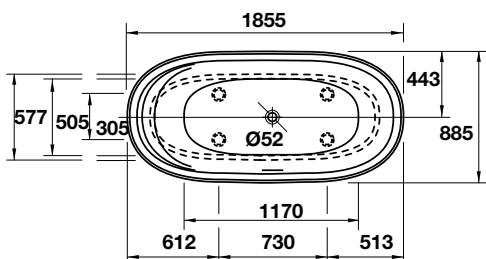

- White free-standing DuraSolid® A bathtub
- With special waste, overflow and support frame

We reserve the right to alter specifications without notice.  
Price is inclusive of 10% VAT.

Đặt hàng riêng  
Special order