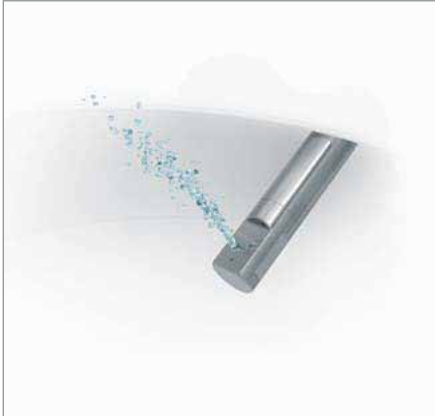

Công nghệ vệ sinh vượt trội

A paragon on hygiene

Vòi xịt và đầu phun tự động vệ sinh trước và sau khi sử dụng. Vòi làm bằng thép không gỉ còn sở hữu tính năng kháng vi khuẩn và dễ dàng tháo rời để vệ sinh, giúp bạn thêm an tâm khi sử dụng.

The spray wand and nozzles are cleaned automatically before and after each use. As a preventative measure, the stainless-steel spray wand has antimicrobial properties and can be easily removed for cleaning.