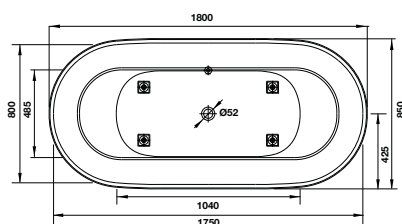

We reserve the right to alter specifications without notice.
Price is inclusive of 10% VAT.

Đặt hàng riêng
Special order