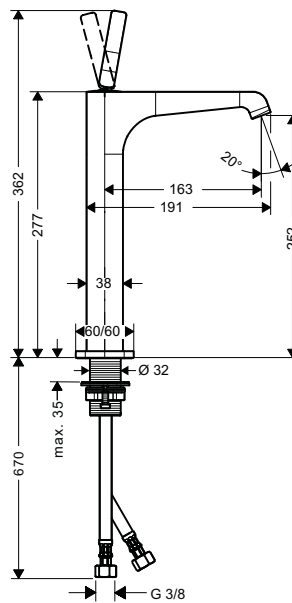

AXOR®

Vòi chậu rửa AXOR Citterio E 130 AXOR Citterio E basin mixer 130

Art.No.: 589.54.800 **21.700.000 Đ**

- Lưu lượng nước ở 3 bar: 5 lit/phút
- Có bộ xả pop-up
- Màu sắc: Chrome
- Flow rate at 3 bar: 5 liters/min
- Pop-up waste set
- Finish: Chrome

Vòi chậu rửa AXOR Citterio E 250 AXOR Citterio E basin mixer 250

Art.No.: 589.30.521 **31.500.000 Đ**

- Lưu lượng nước ở 3 bar: 5 lit/phút
- Có bộ xả không giữ nước
- Màu sắc: Chrome
- Flow rate at 3 bar: 5 liters/min
- Non-closing waste set
- Finish: Chrome

Vòi chậu rửa 3 lỗ AXOR Citterio E 170 AXOR Citterio E 3-hole basin mixer 170

Art.No.: 589.30.641 **31.800.000 Đ**

- Lưu lượng nước ở 3 bar: 5 lit/phút
- Có bộ xả pop-up
- Màu sắc: Chrome
- Flow rate at 3 bar: 5 liters/min
- Pop-up waste set
- Finish: Chrome