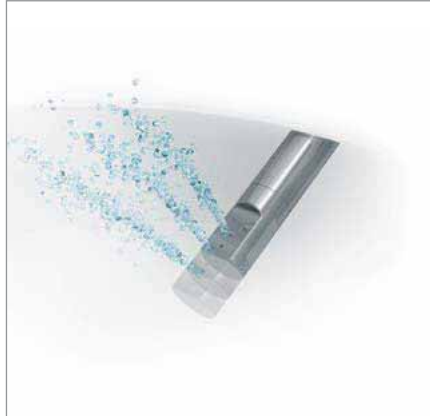

Công nghệ vệ sinh vượt trội

A paragon on hygiene

Vòi xịt và đầu phun tự động vệ sinh trước và sau khi sử dụng. Vòi làm bằng thép không gỉ còn sở hữu tính năng kháng vi khuẩn và dễ dàng tháo rời để vệ sinh, giúp bạn thêm an tâm khi sử dụng.

The spray wand and nozzles are cleaned automatically before and after each use. As a preventative measure, the stainless-steel spray wand has antimicrobial properties and can be easily removed for cleaning.