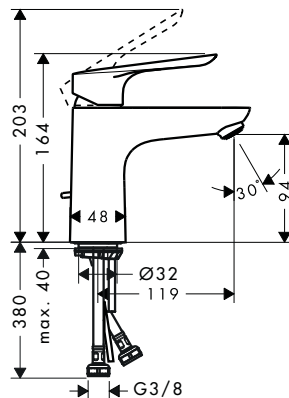

Art.No.: 589.52.430 **4.700.000 Đ**

- Lưu lượng nước ở 3 bar: 5 lit/phút
- Có bộ xả pop-up
- Màu sắc: Chrome
- Flow rate at 3 bar: 5 liters/min
- Pop-up waste set
- Finish: Chrome

Art.No.: 589.52.428 **6.700.000 Đ**

- Lưu lượng nước ở 3 bar: 5 lit/phút
- Có bộ xả pop-up
- Màu sắc: Chrome
- Flow rate at 3 bar: 5 liters/min
- Pop-up waste set
- Finish: Chrome

Art.No.: 589.52.429 **8.500.000 Đ**

- Lưu lượng nước ở 3 bar: 5 lit/phút
- Có bộ xả pop-up
- Màu sắc: Chrome
- Flow rate at 3 bar: 5 liters/min
- Pop-up waste set
- Finish: Chrome