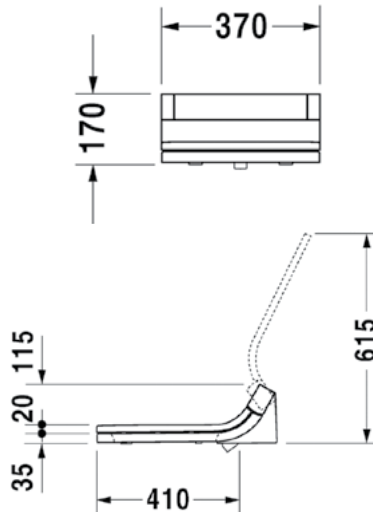

Nắp bồn cầu SensoWash Starck C
SensoWash Starck C toilet seat and cover

Art.No.: 588.45.478 73.700.000 Đ

- Chế độ rửa sau, dành cho phụ nữ và kết hợp
- Tùy chỉnh lưu lượng nước, lượng khí, nhiệt độ nắp cũng như vị trí và cường độ phun nước
- Nắp đậy bồn cầu kích hoạt bằng điện
- Hệ thống đèn ban đêm
- Ghi nhớ thông tin 2 người dùng riêng biệt
- Kèm điều khiển từ xa
- Đầu phun nước tự làm sạch, nút tắt/mở
- Hệ thống kết nối âm 220-240V, 50/60Hz
- Tháo lắp nắp bồn cầu dễ dàng
- Rear-, Lady- and Comfortwash
- Individual adjustment of water-, air- and seat temperature as well as spray wand position and water spray intensity
- Electromotive actuated seat and lid
- Night light
- 2 individually programmable user profiles
- Remote control included
- Self-cleaning spray wand, on / off-button
- Concealed connections 220-240V, 50/60Hz
- Quick release: easy seat unit removal

Nắp bồn cầu SensoWash Starck C
SensoWash Starck C toilet seat and cover

Art.No.: 588.45.518 73.700.000 Đ

- Chế độ rửa sau, dành cho phụ nữ và kết hợp
- Tùy chỉnh lưu lượng nước, lượng khí, nhiệt độ nắp cũng như vị trí và cường độ phun nước
- Nắp đậy bồn cầu kích hoạt bằng điện
- Hệ thống đèn ban đêm
- Ghi nhớ thông tin 2 người dùng riêng biệt
- Kèm điều khiển từ xa
- Đầu phun nước tự làm sạch, nút tắt/mở
- Hệ thống kết nối âm 220-240V, 50/60Hz
- Tháo lắp nắp bồn cầu dễ dàng
- Rear-, Lady- and Comfortwash
- Individual adjustment of water-, air- and seat temperature as well as spray wand position and water spray intensity
- Electromotive actuated seat and lid
- Night light
- 2 individually programmable user profiles
- Remote control included
- Self-cleaning spray wand, on / off-button
- Concealed connections 220-240V, 50/60Hz
- Quick release: easy seat unit removal

Nắp bồn cầu SensoWash Slim
SensoWash Slim toilet seat and cover

Art.No.: 588.45.519 58.300.000 Đ