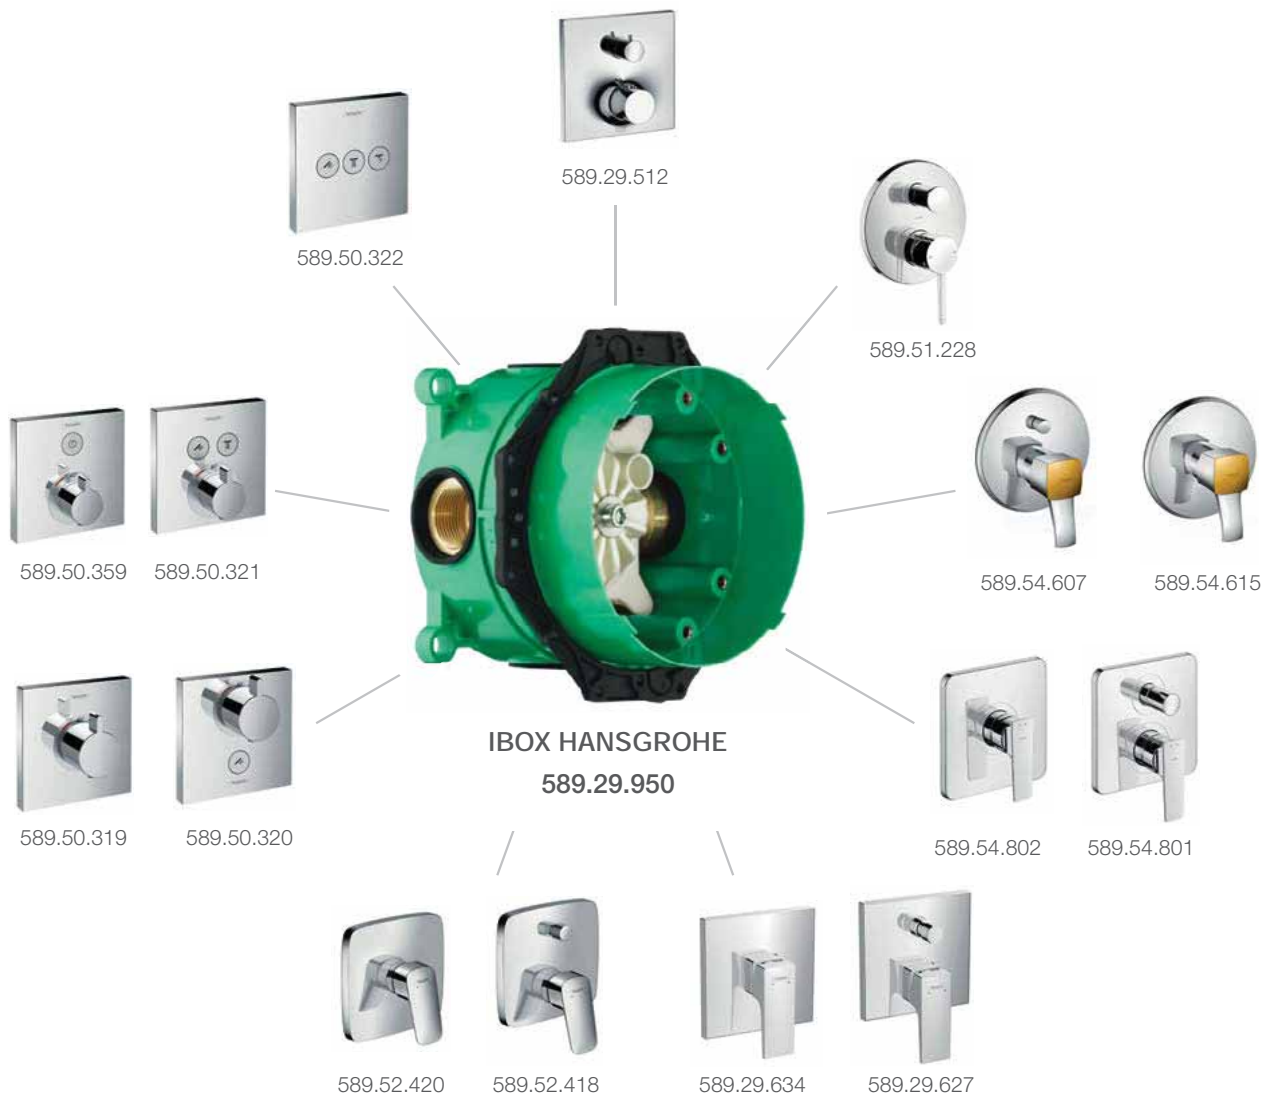

iBox universal

Một cho tất cả...

iBox đã từng là bộ âm đầu tiên và duy nhất cho các bộ trộn và bộ trộn điều nhiệt dòng Hansgrohe và Axor. Đặc trưng của iBox - là có thể sử dụng với đa dạng các sản phẩm khác nhau. Bộ âm iBox không những giúp tạo nên nhiều không gian, sự thoải mái chuyển động, tự do thiết kế cho phòng tắm mà còn rất dễ lắp đặt. Đó là lý do tại sao iBox nhanh chóng trở nên phổ biến trong khu vực phòng tắm.

One for all ...

Since its introduction, the iBox universal has been the first and only basic set for Hansgrohe and Axor concealed manual and thermostatic solutions. Its features are just as varied as the number of possible uses. The iBox universal creates more space, freedom of movement and planning freedom in the bathroom - and is quick and easy to install. So it's no wonder, then, that the iBox universal has quickly become a firm favourite of the bathroom sector.