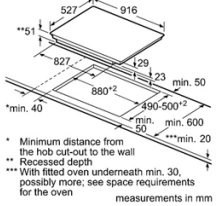

Bếp Điện từ

BẾP TỪ 5 VÙNG NẤU - 90CM HMH.PXX975DC1E