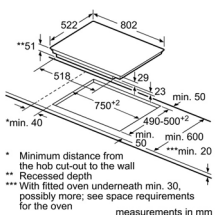

BẾP TỪ KẾT HỢP 2 VÙNG NẤU - 80CM HMH.PVS831FB5E

Serie 6	Giá (đã bao gồm VAT): 46.800.000 VNĐ	
Đặc tính sản phẩm	4 vùng nấu cảm ứng từ, có thể kết hợp 2 vùng nấu nhỏ bên trái thành một vùng nấu lớn 2 vùng nấu bên trái: 2 x Ø 210mm, 2.2kW (có thể tăng đến 3.6 KW) - Vùng nấu sau bên phải: 1 x Ø 280 mm, 2.6 kW - Vùng nấu trước bên phải: 1 x Ø 145 mm, 1.4 kW	- Mặt gốm thủy tinh Schott, vát 2 cạnh trước và sau - Công nghệ điều khiển "DirectSelect" với 17 mức gia nhiệt - Chức năng gia nhiệt nhanh - Tự nhận diện nổi chảo - Hẹn giờ đến 99 phút, đếm thời gian - Xuất xứ Tây Ban Nha
Chức năng an toàn	- Khóa trẻ em - Tự tắt khi không sử dụng và khi quá nhiệt	- Hiện thị nhiệt dư H/h - An toàn khi tràn
Thông số kĩ thuật	- Tổng công suất: 7.4 kW - Hiệu điện thế: 220 - 240V - Tần số: 50/60 Hz, 16A - Chiều dài dây cáp: 1.1 m, không kèm đầu cắm - Kích thước sản phẩm: 802R x 522S x 51C mm - Kích thước học bếp: 750R x 490-500S x 51C mm