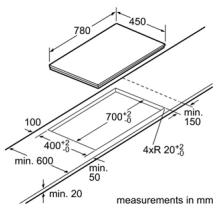

BẾP TỪ 2 VÙNG NẤU - 78CM HMH.PPI82560MS

measurements in mm

Serie 8	Giá (đã bao gồm VAT): 21.000.000 VNĐ	
Đặc tính sản phẩm	2 vùng nấu cảm ứng từ - Công suất 1.8 kW, có chức năng tăng cường công suất đến 3.1 kW - Mặt gốm thủy tinh Schott, vát 2 cạnh trước và sau, viền inox 2 cạnh bên và phía dưới. - Công nghệ điều khiển "DirectSelect" với 9 mức gia nhiệt - Chức năng gia nhiệt nhanh - Tự nhận diện nổi chảo - Hẹn giờ đến 99 phút - Xuất xứ Trung Quốc	
Chức năng an toàn	- Khóa trẻ em - Tự tắt khi không sử dụng và khi quá nhiệt	- Hiện thị nhiệt dư H/h - An toàn khi tràn
Thông số kĩ thuật	- Tổng công suất: 3.5 kW - Hiệu điện thế: 220 - 240V - Tần số: 50/60 Hz, 16A - Chiều dài dây cáp: 1.5 m, không kèm đầu cắm - Kích thước sản phẩm: 780R x 450S x 59C mm - Kích thước học bếp: 700-702R x 400-402S x 59C mm