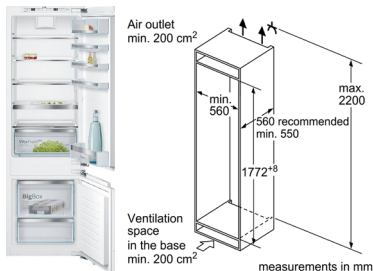

TỦ LẠNH ÂM HMH.KIS87AF30

	F	R	X
16-19	0-3	2-5	
20	0-1	3	
21	0-1	3	
22	0	4	
	1	3.5	
	2-3	3	

Serie 2	Giá (đã bao gồm VAT): 26.300.000 VND	
Đặc tính sản phẩm	- Thiết kế độc lập với cửa màu trắng - Cửa có thể lắp đặt đảo chiều, dễ dàng vệ sinh - Công nghệ vận hành tiết kiệm năng lượng theo tiêu chuẩn Châu Âu: A+ - Thiết kế hiện đại với tay nắm ẩn vào trong cánh. Hệ thống đèn LED chiếu sáng bên trong. - Dung tích lên đến 279L - Công nghệ làm lạnh MultiAirflow tăng hiệu quả và tận dụng tối đa luồng khí lạnh	- Bảng điều khiển điện tử - Ngăn chứa MultiBox giúp việc lưu trữ rau quả, thực phẩm trở nên dễ dàng và thuận tiện hơn - Ngăn đông tiêu chuẩn 4 sao giúp việc lưu trữ được lâu hơn và hạn chế đến thấp nhất thất thoát dưỡng chất trong thực phẩm - Xuất xứ Thổ Nhĩ Kỳ
Chức năng an toàn	Các kệ kính cường lực chịu tải trọng cao	
Thông số kỹ thuật	- Màu: Inox; Trọng lượng: 61 kg - Độ ồn: 42 dB - Công suất: 100W - Điện năng tiêu thụ: 290 kWh/năm	- Hiệu điện thế: 220 – 240V - Cường độ: 10A; Tần số: 50Hz - Kích thước: 1760C x 600R x 660S mm

Serie 2	Giá (đã bao gồm VAT): 27.300.000 VND	
Đặc tính sản phẩm	- Thiết kế độc lập với cửa màu inox hạn chế bám vân tay và trầy xước - Cửa có thể lắp đặt đảo chiều, dễ dàng vệ sinh - Công nghệ vận hành tiết kiệm năng lượng theo tiêu chuẩn Châu Âu: A+ - Thiết kế hiện đại với tay nắm ẩn vào trong cánh. Hệ thống đèn LED chiếu sáng bên trong. - Dung tích lên đến 279L	- Công nghệ làm lạnh MultiAirflow tăng hiệu quả và tận dụng tối đa luồng khí lạnh - Bảng điều khiển điện tử - Ngăn chứa MultiBox giúp việc lưu trữ rau quả, thực phẩm trở nên dễ dàng và thuận tiện hơn - Ngăn đông tiêu chuẩn 4 sao giúp việc lưu trữ được lâu hơn và hạn chế đến thấp nhất thất thoát dưỡng chất trong thực phẩm - Xuất xứ Thổ Nhĩ Kỳ
Chức năng an toàn	Các kệ kính cường lực chịu tải trọng cao	
Thông số kỹ thuật	- Màu: Inox; Trọng lượng: 61 kg - Độ ồn: 42 dB - Công suất: 100W - Điện năng tiêu thụ: 290 kWh/năm	- Hiệu điện thế: 220 – 240V - Cường độ: 10A; Tần số: 50Hz - Kích thước: 1760C x 600R x 660S mm

Serie 6	Giá (đã bao gồm VAT): 80.900.000 VND	
Đặc tính sản phẩm	- Thiết kế âm tủ với cửa có thể lắp mặt gỗ phía trước theo ý thích và thiết kế riêng của từng gian bếp - Cửa có thể lắp đặt đảo chiều, dễ dàng vệ sinh - Công nghệ vận hành tiết kiệm năng lượng theo tiêu chuẩn Châu Âu: A++ - Thiết kế hiện đại với ngăn chứa lớn - Hệ thống đèn LED chiếu sáng bên trong. - Dung tích lên đến 276L	- Công nghệ làm lạnh MultiAirflow tăng hiệu quả và tận dụng tối đa luồng khí lạnh - Bảng điều khiển điện tử - Ngăn chứa MultiBox giúp việc lưu trữ rau quả, thực phẩm trở nên dễ dàng và thuận tiện hơn - Ngăn đông tiêu chuẩn 4 sao giúp việc lưu trữ được lâu hơn, hạn chế đến thấp nhất thất thoát dưỡng chất - Xuất xứ Đức
Chức năng an toàn	- Bộ lọc mùi với than hoạt tính được tích hợp bên trong tủ - Các kệ kính cường lực chịu tải trọng cao	
Thông số kỹ thuật	- Màu: Trắng - Trọng lượng: 71 kg - Độ ồn: 38 dB - Công suất: 90W	- Hiệu điện thế: 220 – 240V - Cường độ: 10A; Tần số: 50Hz - Kích thước: 1772C x 558R x 545S mm