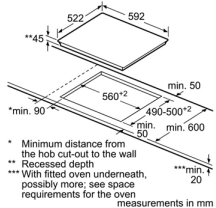

Bếp Điện

BẾP ĐIỆN 3 VÙNG NẤU 60CM HMH.PKK611B17E