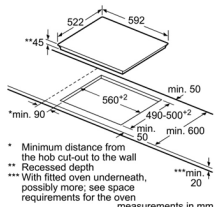

BẾP ĐIỆN 3 VÙNG NẤU 60CM HMH.PKK651FP1E