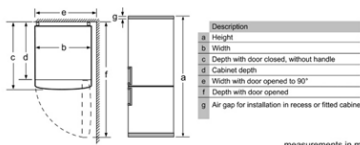

Tủ lạnh đơn

TỦ LẠNH 2 CẢNH NGĂN ĐÁ DƯỚI HMH.KGN33NW20G

Appliance name	a	b	c	d	e	f	g
KGN33 (Inner handle)	1700	600	660	590	600	1210	12

TỦ LẠNH 2 CẢNH NGĂN ĐÁ DƯỚI HMH.KGN33NL20G

Appliance name	a	b	c	d	e	f	g
KGN33 (Inner handle)	1760	600	660	590	600	1210	12

TỦ LẠNH ÂM HMH.KIS87AF30

	F	R	X
16-19	0-3	2-5	
20	0-1	3	
21	0-1	3	
22	0	4	
	1	3.5	
	2-3	3	

Serie 2	Giá (đã bao gồm VAT): 26.300.000 VND	
Đặc tính sản phẩm	- Thiết kế độc lập với cửa màu trắng - Cửa có thể lắp đặt đảo chiều, dễ dàng vệ sinh - Công nghệ vận hành tiết kiệm năng lượng theo tiêu chuẩn Châu Âu: A+ - Thiết kế hiện đại với tay nắm ẩn vào trong cánh. Hệ thống đèn LED chiếu sáng bên trong. - Dung tích lên đến 279L - Công nghệ làm lạnh MultiAirflow tăng hiệu quả và tận dụng tối đa luồng khí lạnh	- Bảng điều khiển điện tử - Ngăn chứa MultiBox giúp việc lưu trữ rau quả, thực phẩm trở nên dễ dàng và thuận tiện hơn - Ngăn đông tiêu chuẩn 4 sao giúp việc lưu trữ được lâu hơn và hạn chế đến thấp nhất thất thoát dưỡng chất trong thực phẩm - Xuất xứ Thổ Nhĩ Kỳ
Chức năng an toàn	Các kệ kính cường lực chịu tải trọng cao	
Thông số kỹ thuật	- Màu: Inox; Trọng lượng: 61 kg - Độ ồn: 42 dB - Công suất: 100W - Điện năng tiêu thụ: 290 kWh/năm	- Hiệu điện thế: 220 – 240V - Cường độ: 10A; Tần số: 50Hz - Kích thước: 1760C x 600R x 660S mm