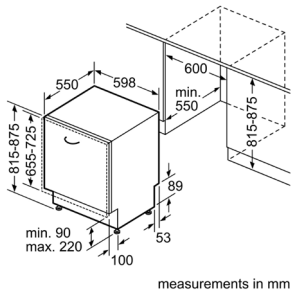

Serie 4	Giá (đã bao gồm VAT): 31.500.000 VNĐ	
Đặc tính sản phẩm	- Thiết kế âm toàn phần với mặt gỗ phía trước, bảng điều khiển Inox bên trong - Báo thông tin hoạt động thông qua 1 đèn Led tín hiệu chiếu xuống nền nhà - VarioSpeed Plus: Giảm tối đa 65% thời gian rửa nhưng vẫn đảm bảo hiệu quả tẩy rửa và làm khô tối ưu - EcoSilence Drive: Động cơ không chổi than cao cấp của Bosch, máy hoạt động mạnh mẽ hơn, yên tĩnh và hiệu quả tẩy rửa cao hơn - Thay đổi chiều cao khay chứa: Khay chứa bên trên có thể thay đổi chiều cao giúp dễ dàng chứa các vật dụng nấu nướng với nhiều kích cỡ khác nhau	3 giờ rửa chén bát và dụng cụ nấu ăn 6 chương trình rửa: Rửa nồi chảo 70°C, Rửa tự động 45-65°C, Eco 50°C, Rửa ly 40°C, Rửa nhanh 1h 65°C, Trắng 3 chương trình bổ sung: Tăng tốc độ rửa, Sấy tăng cường, Rửa diệt khuẩn 1 chương trình vệ sinh máy - Hệ thống lọc 3 lớp tối ưu lượng nước sử dụng - Đèn LED báo muối, nước bóng và nước cấp - Hẹn giờ (hoạt động trong vòng 1-24h) - Tiết kiệm năng lượng mức: A++ - Xuất xứ Đức
Chức năng an toàn	AquaStop: 100% đảm bảo các vấn đề rò rỉ nước của máy rửa bát	Công nghệ rửa độc đáo giúp bảo vệ và ngăn ngừa quá trình ăn mòn ly, các vật dụng bằng thủy tinh trong khi rửa
Thông số kỹ thuật	- Công suất: 12+2 bộ đồ ăn châu Âu - Lượng nước tiêu thụ trong chương trình tiết kiệm: 9.5 lít - Độ ồn: 44 dB	- Kích thước: 815Cx598Rx550S mm - Công suất điện kết nối: 2400W - Chiều dài dây điện: 175cm - Dòng điện: 220-240V/50-60 Hz/10A

MÁY RỬA CHÉN HOME CONNECT HMH.SMV68TX06E