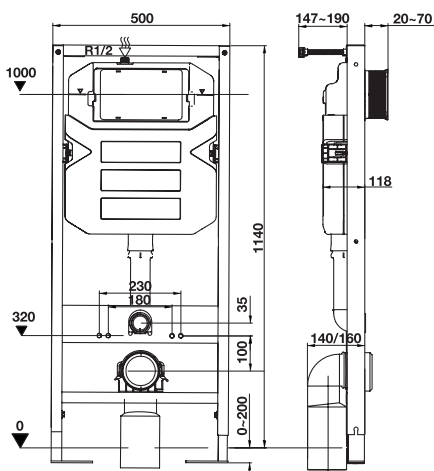

HÄFELE Sanitary systems Phụ kiện phòng tắm

Concealed cistern Pneumatic for wall hung toilet
Két nước âm Pneumatic cho bồn cầu treo tường

- > Concealed cistern Pneumatic for wall-mounted ceramic toilet, fasten distance 180/230mm, Adjustable feet: 0-200 mm
- > Dual flush 3/6 litres or 4.5/3 litres
- > Compatible with dual flush Pneumatic of Hafele
- > Két nước âm Pneumatic cho bồn cầu sứ treo tường, khoảng cách lắp đặt tường 180/230mm, chân có thể điều chỉnh từ 0-200mm
- > Chế độ xả kép 3/6 lít hoặc 4.5/3 lít
- > Sử dụng với nút nhấn xả Pneumatic của Hafele

Pneumatic Actuator Plate
Nút nhấn xả Pneumatic

- > Flush actuator plate with dual flush system
- > Plastic material
- > Nút xả thải kép
- > Chất liệu bằng nhựa

Art.No.: 588.73.921

5.467.000 Đ

White / Màu trắng

Art.No.: 588.73.622

4.246.000 Đ

Black / Màu đen:

Art.No.: 588.73.623

4.246.000 Đ

Stainless Steel / Màu inox

Art.No.: 588.73.624

4.246.000 Đ