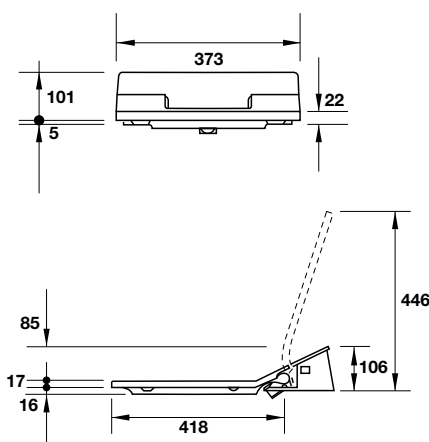

Special order
Đặt hàng riêng

We reserve the right to alter specifications without notice. / Kích thước và màu sắc sản phẩm có thể thay đổi mà không cần báo trước.
Price is inclusive of 10% VAT. / Giá đã bao gồm 10% VAT.