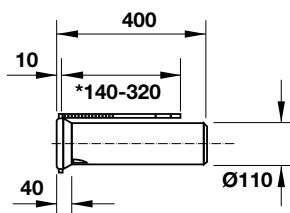

Fixing for wall-mounted toilet

Bas đỡ cho bồn cầu treo

Art.No.: 485.45.995

1.650.000 Đ

■ GEBERIT

Geberit has a long tradition of quality, reliability, and innovation established since its beginning in Switzerland in 1874. That tradition together with the philosophy of “Design Meets Function” is applied to Geberit’s extensive range of solutions, enabling users to indulge in a stylish and highly functional bathroom.