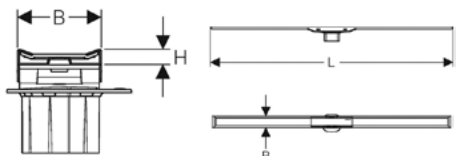

Shower channel seal CleanLine20
Nắp che rãnh thoát sàn Cleanline20

- > For use with shower channel
- > Can be aligned in height, inclination and offset
- > Please order shower channel 588.53.929
- > Sử dụng với rãnh thoát nước sàn
- > Có thể điều chỉnh độ cao, độ nghiêng
- > Vui lòng đặt thêm rãnh thoát nước 588.53.929

Art.No.: 588.53.925

10.780.000 Đ