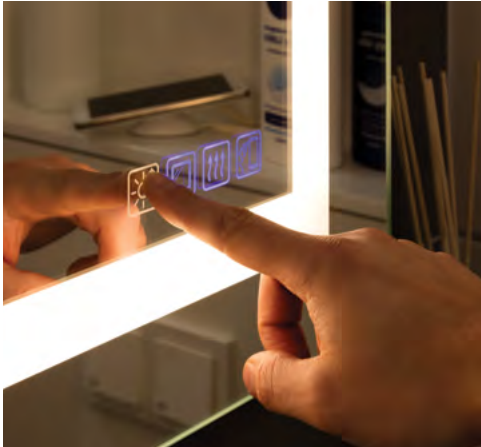

HÄFELE New product Sản phẩm mới từ Häfele

THE MULTI-DIMENSIONAL MIRROR

KÍNH ĐA CHỨC NĂNG

COMFORT PLUS

See your bathroom in a new light.

The multi-dimensional mirror transforms every bathroom into a spa quickly and easily. The product comes fully assembled and unites the functions of make-up light, room lighting, mood lighting, mirror defogger and sound system in an elegant design.