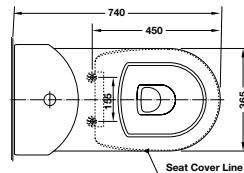

HÄFELE Ceramic and Bathtub Thiết bị vệ sinh sứ và bồn tắm

Titanla two-piece toilet
Bồn cầu hai khối Titanla

- > White ceramic two-piece toilet
- > Cistern 6/3 litres, top flush, dual flush
- > Toilet seat and cover with soft close
- > Mounting set
- > Including flexible water hose
- > Bồn cầu hai khối bằng sứ màu trắng
- > Kết nước 6/3 lít, nút nhấn xả kép nằm phía trên
- > Nắp đậy bồn cầu đóng êm
- > Bộ phụ kiện lắp đặt
- > Đã bao gồm dây cấp nước

Art.No.: 588.64.480

10.560.000 Đ

Leo two-piece toilet
Bồn cầu hai khối Leo

- > White ceramic two-piece toilet
- > Cistern 6/3 litres, top flush, dual flush
- > Toilet seat and cover with soft close
- > Mounting set
- > Including flexible water hose
- > Bồn cầu hai khối bằng sứ màu trắng
- > Kết nước 6/3 lít, nút nhấn xả kép nằm phía trên
- > Nắp đậy bồn cầu đóng êm
- > Bộ phụ kiện lắp đặt
- > Đã bao gồm dây cấp nước

Art.No.: 588.64.490

8.140.000 Đ

Cetus wall-mounted toilet
Bồn cầu treo tường Cetus

- > White ceramic wall-mounted toilet
- > Toilet seat and cover with soft close
- > Mounting set
- > Bồn cầu treo tường bằng sứ màu trắng
- > Nắp đậy bồn cầu đóng êm
- > Bộ phụ kiện lắp đặt

Art.No.: 588.64.402

7.370.000 Đ