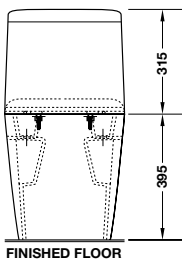

- > White ceramic one-piece toilet
- > Cistern 6/3 litres, top flush, dual flush
- > Toilet seat and cover with soft close
- > Mounting set
- > Including flexible water hose

- > Bồn cầu liền khối bằng sứ màu trắng
- > Kết nước 6/3 lít, nút nhấn xả kép nằm phía trên
- > Nắp đậy bồn cầu đóng êm
- > Bộ phụ kiện lắp đặt
- > Đã bao gồm dây cấp nước

Art.No.: 588.64.403

13.310.000 Đ

- > White ceramic one-piece toilet
- > Cistern 6/3 litres, top flush, dual flush
- > Toilet seat and cover with soft close
- > Mounting set
- > Including flexible water hose

- > Bồn cầu liền khối bằng sứ màu trắng
- > Kết nước 6/3 lít, nút nhấn xả kép nằm phía trên
- > Nắp đậy bồn cầu đóng êm
- > Bộ phụ kiện lắp đặt
- > Đã bao gồm dây cấp nước

Art.No.: 588.64.460

12.100.000 Đ

- > White ceramic one-piece toilet
- > Cistern 6/3 litres, top flush, dual flush
- > Toilet seat and cover with soft close
- > Mounting set
- > Including flexible water hose

- > Bồn cầu liền khối bằng sứ màu trắng
- > Kết nước 6/3 lít, nút nhấn xả kép nằm phía trên
- > Nắp đậy bồn cầu đóng êm
- > Bộ phụ kiện lắp đặt
- > Đã bao gồm dây cấp nước

Art.No.: 588.64.470

9.350.000 Đ