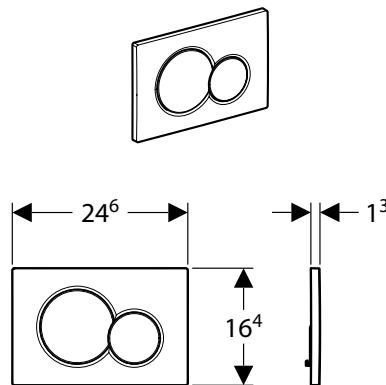

- > Flush actuator plate with dual flush system
- > Plastic material
- > Nút xả thải kép
- > Chất liệu bằng nhựa

White/ Bright chrome
Màu trắng mạ chrome
Art.No.: 588.53.531 **3.420.000 Đ**
White/ matt chrome
Màu trắng mạ ảnh vàng
Art.No.: 588.53.533 **4.180.000 Đ**
White/ Matt chrome
Màu trắng mạ chrome mờ
Art.No.: 588.53.534 **4.180.000 Đ**
Black/ Bright chrome
Màu đen mạ chrome bóng
Art.No.: 588.53.535 **4.180.000 Đ**
Matt chrome/ Bright chrome
Màu chrome mờ ảnh chrome
Art.No.: 588.53.536 **4.840.000 Đ**
Bright chrome/ Matt chrome
Màu chrome bóng mạ chrome mờ
Art.No.: 588.53.532 **4.840.000 Đ**
Stainless Steel / Màu inox
Art.No.: 588.53.530 **7.260.000 Đ**