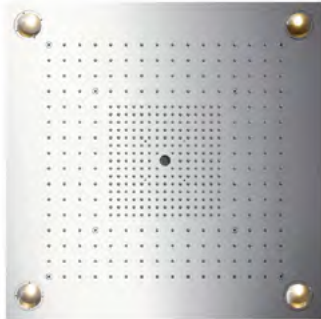

ShowerHeaven overhead shower with lighting

Sen đầu có đèn chiếu sáng ShowerHeaven

- > Shower head size: 720 x 720 mm
- > Spray type: RainAir, normal, laminar
- > Flow rate RainAir spray: 20.5 litres/min
- > Flow rate normal spray: 36.8 litres/min
- > Flow rate laminar spray: 15.9 litres/min
- > The 3 spray zones must be controlled via 3 valves or a diverter valve with 3 outlets
- > With integrated lighting
- > Illuminant: 4 x 20 W low voltage halogen reflector lamps incl. 80 VA power supply unit