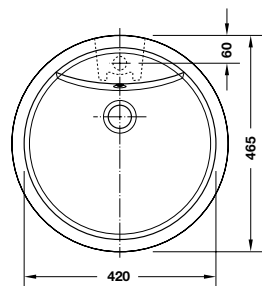

HÄFELE Ceramic and Bathtub Thiết bị vệ sinh sứ và bồn tắm

Vela above counter basin
Lavabo đặt bàn Vela

- > White ceramic above counter basin with overflow
- > Tap platform for 1-hole tap
- > Lavabo đặt bàn bằng sứ màu trắng có xả tràn
- > Sử dụng với vòi 1 lỗ

Art.No.: 588.64.000

3.190.000 Đ

Pictor above counter basin
Lavabo đặt bàn Pictor

- > White ceramic above counter basin with overflow
- > Tap platform for 1-hole tap
- > Lavabo đặt bàn bằng sứ màu trắng có xả tràn
- > Sử dụng với vòi 1 lỗ

Art.No.: 588.64.050

2.640.000 Đ

Crux above counter basin
Lavabo đặt bàn Crux

- > White ceramic above counter basin with overflow
- > Lavabo đặt bàn bằng sứ màu trắng có xả tràn

Art.No.: 588.64.021

2.090.000 Đ