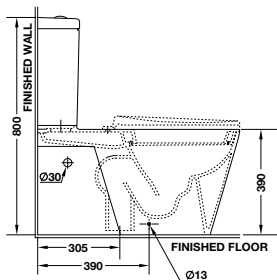

HÄFELE Ceramic and Bathtub Thiết bị vệ sinh sứ và bồn tắm

Titanla two-piece toilet
Bồn cầu hai khối Titanla

- > White ceramic two-piece toilet
- > Cistern 6/3 litres, top flush, dual flush
- > Toilet seat and cover with soft close
- > Mounting set
- > Including flexible water hose
- > Bồn cầu hai khối bằng sứ màu trắng
- > Kết nước 6/3 lít, nút nhấn xả kép nằm phía trên
- > Nắp đậy bồn cầu đóng êm
- > Bộ phụ kiện lắp đặt
- > Đã bao gồm dây cấp nước

Art.No.: 588.64.480

10.560.000 Đ

Leo two-piece toilet
Bồn cầu hai khối Leo

- > White ceramic two-piece toilet
- > Cistern 6/3 litres, top flush, dual flush
- > Toilet seat and cover with soft close
- > Mounting set
- > Including flexible water hose
- > Bồn cầu hai khối bằng sứ màu trắng
- > Kết nước 6/3 lít, nút nhấn xả kép nằm phía trên
- > Nắp đậy bồn cầu đóng êm
- > Bộ phụ kiện lắp đặt
- > Đã bao gồm dây cấp nước

Art.No.: 588.64.490

8.140.000 Đ

Cetus wall-mounted toilet
Bồn cầu treo tường Cetus

- > White ceramic wall-mounted toilet
- > Toilet seat and cover with soft close
- > Mounting set
- > Bồn cầu treo tường bằng sứ màu trắng
- > Nắp đậy bồn cầu đóng êm
- > Bộ phụ kiện lắp đặt

Art.No.: 588.64.402

7.370.000 Đ