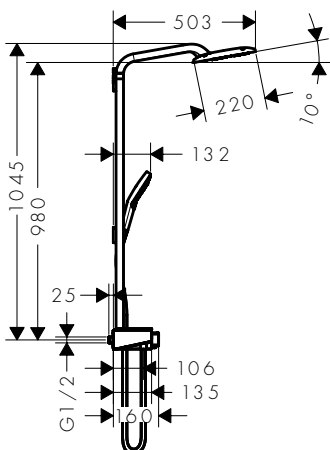

hangrohe Shower Pipes / Panels Hệ thống sen tắm đứng

Rainmaker Select showerpipe
Cây sen tắm đứng Rainmaker Select

- > Overhead shower Raindance E 420 Air
- > Shower head size: 420 x 240 mm
- > Spray type: RainAir, RainFlow
- > Flow rate RainAir spray: 20 litres/min
- > Flow rate RainFlow: 22 litres/min
- > Thermostatic ShowerTablet Select 700
- > Safety lock at 40 °C
- > Isiflex shower hose 1.60 m
- > Raindance Select S 120 3 jet hand shower
- > Note the installation of suitable height for showerpipe

- > Sen đầu Raindance E 420 Air
- > Kích thước sen đầu: 420 x 240 mm
- > Dạng tia nước: RainAir, RainFlow
- > Lưu lượng nước dạng tia RainAir: 20 lít/phút
- > Lưu lượng nước dạng tia RainFlow: 22 lít/phút
- > Bộ trộn điều nhiệt ShowerTable Select 700
- > Khóa nhiệt độ an toàn ở 40 °C
- > Dây sen Isiflex 1,6 m
- > Sen tay 3 chức năng Raindance Select S 120
- > Lưu ý chiều cao lắp đặt phù hợp cho cây sen

Art.No.: 589.54.300

116.600.000 Đ

Raindance Select E showerpipe
Cây sen tắm đứng Raindance Select E

- > Overhead shower Raindance E 300 3 jet
- > Spray type: RainAir, Rain, RainStream
- > Flow rate RainAir spray: 16 litres/min
- > Flow rate Rain spray: 16 litres/min
- > Flow rate RainStream spray: 19 litres/min
- > Safety lock at 40 °C
- > Porter'S shower holder
- > Isiflex shower hose 1.60 m
- > Raindance Select E 3 jet hand shower
- > Note the installation of suitable height for showerpipe