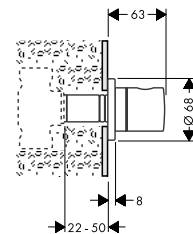

- > For use with basic set of shut-off valve, concealed installation
- > Sử dụng với bộ âm van điều chỉnh đóng mở nước

Art.No.: 589.29.571

3.300.000 Đ