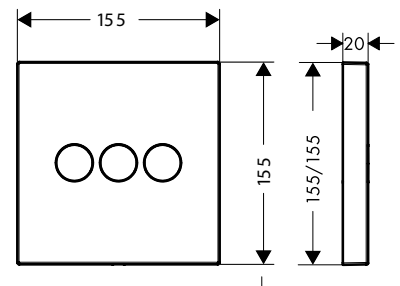

- > Shower head size: 584L x 280W mm
- > Spray type: RainAir, WhirlAir, wide flood jet
- > Flow rate RainAir spray: 18 litres/min
- > Flow rate WhirlAir spray: 16 litres/min
- > Flow rate wide flood jet: 28 litres/min
- > The 3 spray zones must be controlled via 3 valves or a diverter valve with 3 outlets
- > Please order iBox universal 589.29.950 separately
- > Kích thước sen đầu: 584D x 280R mm
- > Dạng tia nước: RainAir, WhirlAir, dạng dòng nước
- > Lưu lượng nước dạng tia RainAir: 18 lít/phút
- > Lưu lượng nước dạng tia WhirlAir: 16 lít/phút
- > Lưu lượng nước dạng theo dòng: 28 lít/phút
- > 3 vùng phun phải được điều chỉnh bằng 3 van nước hoặc một van nước chuyển đổi chức năng có 3 đường nước ra
- > Vui lòng đặt thêm bộ âm 589.29.950

- > Flow rate: 30 litres/min
- > Select push-button on/ off control for 1 outlet
- > Safety lock at 40 °C
- > Please order iBox universal 589.29.950 separately
- > Lưu lượng nước: 30 lít/phút
- > Nút nhấn Select điều chỉnh tắt/ mở cho một chức năng
- > Khóa nhiệt độ an toàn ở 40 °C
- > Vui lòng đặt thêm bộ âm 589.29.950

- > 3 outlets
- > Select valve
- > Flow rate: 30 litres/min
- > Please order iBox universal 589.29.950 separately
- > 3 chức năng
- > Van select
- > Lưu lượng nước: 30 lít/phút
- > Vui lòng đặt thêm bộ âm 589.29.950

Art.No.: 589.29.561

98.450.000 Đ

Art.No.: 589.50.320

23.760.000 Đ

Art.No.: 589.50.322

17.160.000 Đ