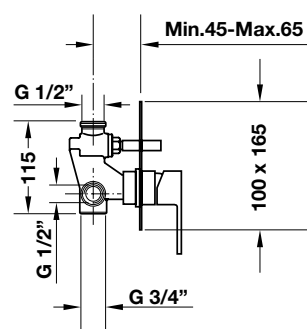

Art.No.: 589.82.033

40.700.000 Đ

HÄFELE Shower Pipes Cây Sen Tắm Đứng

Thermostatic Infinity round showerpipe Bộ sen tắm điều nhiệt Infinity

- > Showerhead Ø300 mm with Air system
- > 2-function hand shower Ø120 mm
- > Safety lock at 38°C
- > Shower hose 1.5 m
- > Flow rate: 12 litres/min
- > Note the installation of suitable height for shower pipe