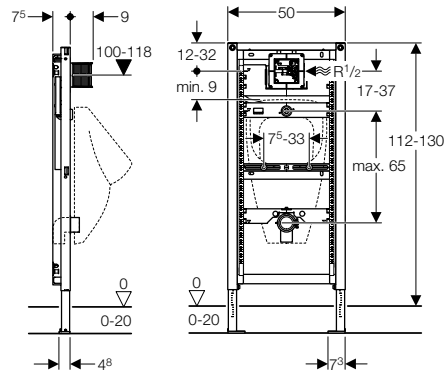

■ GEBERIT Sanitary Systems Phụ Kiện Phòng Tắm

Duofix element for urinal
Khung đỡ cho bồn tiểu nam

- > For installing urinals with concealed inlet
- > Compatible with urinal flush control
- > Flow rate (at 1 bar) 0.3 litres/s
- > Khung đỡ để lắp đặt với bồn tiểu nam có van xả âm
- > Kết hợp nút nhấn xả cho bồn tiểu
- > Lưu lượng nước (với áp lực 1 bar) 0,3 lít/giây

Art.No.: 588.53.591

13.530.000 Đ

Sigma01 WC flush actuator Alpine
Nút xả thải toilet Sigma01

- > Flush actuator plate with dual flush system
- > Plastic material
- > Nút xả thải kép
- > Chất liệu bằng nhựa

Alpine white / Màu trắng

Art.No.: 588.53.970

7.040.000 Đ

Matt chrome / Màu chrome mờ

Art.No.: 588.53.972

7.040.000 Đ

Bright chrome / Màu chrome sáng

Art.No.: 588.53.971

7.040.000 Đ

Shower channel seal CleanLine20
Nắp che rãnh thoát sàn Cleanline20

- > For use with shower channel
- > Can be aligned in height, inclination and offset
- > Please order shower channel 588.53.929
- > Sử dụng với rãnh thoát nước sàn
- > Có thể điều chỉnh độ cao, độ nghiêng
- > Vui lòng đặt thêm rãnh thoát nước 588.53.929

Art.No.: 588.53.925

10.780.000 Đ

Installation set for shower channels Cleanline20
Rãnh thoát sàn Cleanline20

- > Used for draining water from flatbottom showers
- > Discharge rate 0.8 litres/s
- > Please order shower channel seal 588.53.925
- > Dùng để thoát nước mặt sàn nhà tắm
- > Lưu lượng nước thoát: 0,8 lít/giây
- > Vui lòng đặt thêm nắp rãnh thoát sàn 588.53.925

Art.No.: 588.53.929

7.590.000 Đ