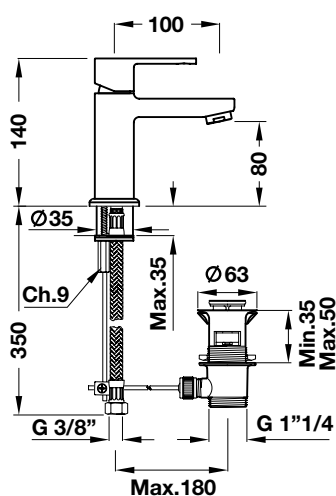

Art.No.: 589.82.033

40.700.000 Đ

HÄFELE Shower Pipes Cây Sen Tắm Đứng

Thermostatic Infinity round showerpipe Bộ sen tắm điều nhiệt Infinity

- > Showerhead Ø300 mm with Air system
- > 2-function hand shower Ø120 mm
- > Safety lock at 38°C
- > Shower hose 1.5 m
- > Flow rate: 12 litres/min
- > Note the installation of suitable height for shower pipe