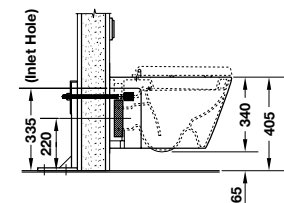

HÄFELE Ceramic and Bathtub Thiết bị vệ sinh sứ và bồn tắm

Titanla two-piece toilet
Bồn cầu hai khối Titanla

- > White ceramic two-piece toilet
- > Cistern 6/3 litres, top flush, dual flush
- > Toilet seat and cover with soft close
- > Mounting set
- > Including flexible water hose
- > Bồn cầu hai khối bằng sứ màu trắng
- > Kết nước 6/3 lít, nút nhấn xả kép nằm phía trên
- > Nắp đậy bồn cầu đóng êm
- > Bộ phụ kiện lắp đặt
- > Đã bao gồm dây cấp nước

Art.No.: 588.64.480

10.560.000 Đ

Leo two-piece toilet
Bồn cầu hai khối Leo

- > White ceramic two-piece toilet
- > Cistern 6/3 litres, top flush, dual flush
- > Toilet seat and cover with soft close
- > Mounting set
- > Including flexible water hose
- > Bồn cầu hai khối bằng sứ màu trắng
- > Kết nước 6/3 lít, nút nhấn xả kép nằm phía trên
- > Nắp đậy bồn cầu đóng êm
- > Bộ phụ kiện lắp đặt
- > Đã bao gồm dây cấp nước

Art.No.: 588.64.490

8.140.000 Đ

Cetus wall-mounted toilet
Bồn cầu treo tường Cetus

- > White ceramic wall-mounted toilet
- > Toilet seat and cover with soft close
- > Mounting set
- > Bồn cầu treo tường bằng sứ màu trắng
- > Nắp đậy bồn cầu đóng êm
- > Bộ phụ kiện lắp đặt

Art.No.: 588.64.402

7.370.000 Đ