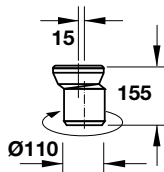

Vario connector set

Bộ nối chuyển đổi đường xả đa năng

Art.No.: 588.45.983

2.860.000 Đ

Vario connecting bend

Bộ nối ống xả thẳng

Art.No.: 588.45.984

2.090.000 Đ

Fixing for wall-mounted toilet

Bas đỡ cho bồn cầu treo

Art.No.: 589.45.998

990.000 Đ

Connecting set for SensoWash

Bộ dây hỗ trợ SensoWash

Art.No.: 485.45.991

1.870.000 Đ

Fixing for wall-mounted toilet

Bas đỡ cho bồn cầu treo

Art.No.: 485.45.995

1.650.000 Đ