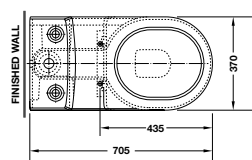

- > White ceramic one-piece toilet
- > Cistern 6/3 litres, top flush, dual flush
- > Toilet seat and cover with soft close
- > Mounting set
- > Including flexible water hose

- > Bồn cầu liền khối bằng sứ màu trắng
- > Kết nước 6/3 lít, nút nhấn xả kép nằm phía trên
- > Nắp đậy bồn cầu đóng êm
- > Bộ phụ kiện lắp đặt
- > Đã bao gồm dây cấp nước

Art.No.: 588.64.403

13.310.000 Đ

- > White ceramic one-piece toilet
- > Cistern 6/3 litres, top flush, dual flush
- > Toilet seat and cover with soft close
- > Mounting set
- > Including flexible water hose

- > Bồn cầu liền khối bằng sứ màu trắng
- > Kết nước 6/3 lít, nút nhấn xả kép nằm phía trên
- > Nắp đậy bồn cầu đóng êm
- > Bộ phụ kiện lắp đặt
- > Đã bao gồm dây cấp nước

Art.No.: 588.64.460

12.100.000 Đ

- > White ceramic one-piece toilet
- > Cistern 6/3 litres, top flush, dual flush
- > Toilet seat and cover with soft close
- > Mounting set
- > Including flexible water hose

- > Bồn cầu liền khối bằng sứ màu trắng
- > Kết nước 6/3 lít, nút nhấn xả kép nằm phía trên
- > Nắp đậy bồn cầu đóng êm
- > Bộ phụ kiện lắp đặt
- > Đã bao gồm dây cấp nước

Art.No.: 588.64.470

9.350.000 Đ