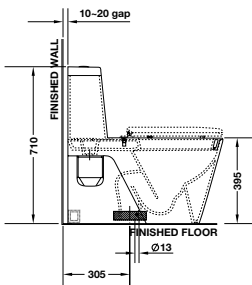

- > White ceramic one-piece toilet
- > Cistern 6/3 litres, top flush, dual flush
- > Toilet seat and cover with soft close
- > Mounting set
- > Including flexible water hose

- > Bồn cầu liền khối bằng sứ màu trắng
- > Kết nước 6/3 lít, nút nhấn xả kép nằm phía trên
- > Nắp đậy bồn cầu đóng êm
- > Bộ phụ kiện lắp đặt
- > Đã bao gồm dây cấp nước

Art.No.: 588.64.403

13.310.000 Đ

- > White ceramic one-piece toilet
- > Cistern 6/3 litres, top flush, dual flush
- > Toilet seat and cover with soft close
- > Mounting set
- > Including flexible water hose

- > Bồn cầu liền khối bằng sứ màu trắng
- > Kết nước 6/3 lít, nút nhấn xả kép nằm phía trên
- > Nắp đậy bồn cầu đóng êm
- > Bộ phụ kiện lắp đặt
- > Đã bao gồm dây cấp nước

Art.No.: 588.64.460

12.100.000 Đ

- > White ceramic one-piece toilet
- > Cistern 6/3 litres, top flush, dual flush
- > Toilet seat and cover with soft close
- > Mounting set
- > Including flexible water hose

- > Bồn cầu liền khối bằng sứ màu trắng
- > Kết nước 6/3 lít, nút nhấn xả kép nằm phía trên
- > Nắp đậy bồn cầu đóng êm
- > Bộ phụ kiện lắp đặt
- > Đã bao gồm dây cấp nước

Art.No.: 588.64.470

9.350.000 Đ