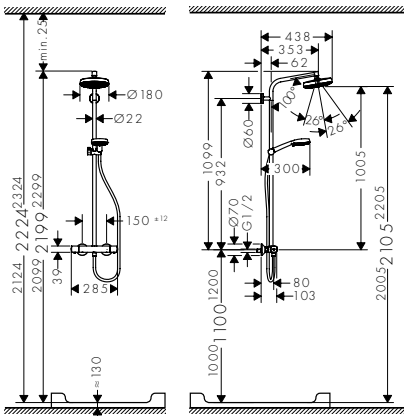

- > Overhead shower Crometta 160
- > Spray type: Rain
- > Flow rate Rain spray: 17 litres/min
- > Safety lock at 40 °C
- > Isiflex shower hose 1.60 m
- > Crometta 100 Vario hand shower
- > Note the installation of suitable height for showerpipe

- > Sen đầu Crometta 160
- > Dạng tia nước: Rain
- > Lưu lượng nước dạng tia Rain: 17 lít/phút
- > Khóa nhiệt độ an toàn ở 40 °C
- > Dây sen Isiflex 1,6 m
- > Sen tay Crometta 100 Vario
- > Lưu ý chiều cao lắp đặt phù hợp cho cây sen

Art.No.: 589.54.003

17.380.000 Đ

- > Overhead shower Crometta 160
- > Spray type: Rain
- > Flow rate Rain spray: 17 litres/min
- > Isiflex shower hose 1.60 m
- > Crometta 100 Vario hand shower
- > Note the installation of suitable height for showerpipe

- > Sen đầu Crometta 160
- > Dạng tia nước: Rain
- > Lưu lượng nước dạng tia Rain: 17 lít/phút
- > Dây sen Isiflex 1,6 m
- > Sen tay Crometta 100 Vario
- > Lưu ý chiều cao lắp đặt phù hợp cho cây sen

Art.No.: 589.54.004

16.390.000 Đ

- > Overhead shower size 240x240mm with Air system
- > Hand shower Ø100 mm with Air system
- > Shower hose 0.8 m
- > Flow limiter: 9 litres/min
- > Note the installation of suitable height for showerpipe

- > Sen đầu kích thước 240 x240 mm với hệ thống trộn khí
- > Sen tay Ø100 mm với hệ thống trộn khí
- > Dây sen 0,8 m
- > Lưu lượng nước: 9 lít/phút
- > Lưu ý chiều cao lắp đặt phù hợp cho cây sen

Art.No.: 589.54.501

13.200.000 Đ