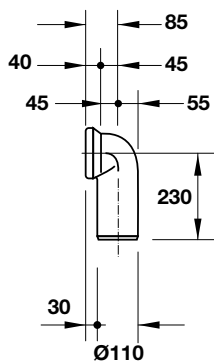

Fixing for wall-mounted toilet

Bas đỡ cho bồn cầu treo

Art.No.: 485.45.995

1.650.000 Đ

■ GEBERIT

Geberit has a long tradition of quality, reliability, and innovation established since its beginning in Switzerland in 1874. That tradition together with the philosophy of “Design Meets Function” is applied to Geberit’s extensive range of solutions, enabling users to indulge in a stylish and highly functional bathroom.