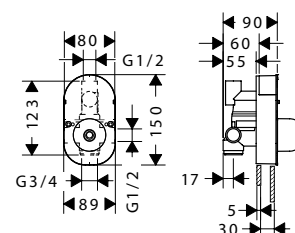

Art.No.: 589.29.952

53.350.000 Đ

Basic set for single lever bath mixer
Bộ âm cho bộ trộn bồn tắm âm tường

Art.No.: 589.29.305

4.510.000 Đ

HÄFELE

Häfele's collections of bathroom solutions Anista, Celina, Emma, and Victoria - are the unique hybrids of innovative technologies and classy designs to add comfort and luxury to your bathroom. With diverse designs and products, they can also cater for different preferences and needs.