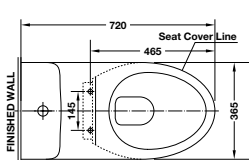

HÄFELE Ceramic and Bathtub Thiết bị vệ sinh sứ và bồn tắm

Titanla two-piece toilet
Bồn cầu hai khối Titanla

- > White ceramic two-piece toilet
- > Cistern 6/3 litres, top flush, dual flush
- > Toilet seat and cover with soft close
- > Mounting set
- > Including flexible water hose
- > Bồn cầu hai khối bằng sứ màu trắng
- > Kết nước 6/3 lít, nút nhấn xả kép nằm phía trên
- > Nắp đậy bồn cầu đóng êm
- > Bộ phụ kiện lắp đặt
- > Đã bao gồm dây cấp nước

Art.No.: 588.64.480

10.560.000 Đ

Leo two-piece toilet
Bồn cầu hai khối Leo

- > White ceramic two-piece toilet
- > Cistern 6/3 litres, top flush, dual flush
- > Toilet seat and cover with soft close
- > Mounting set
- > Including flexible water hose
- > Bồn cầu hai khối bằng sứ màu trắng
- > Kết nước 6/3 lít, nút nhấn xả kép nằm phía trên
- > Nắp đậy bồn cầu đóng êm
- > Bộ phụ kiện lắp đặt
- > Đã bao gồm dây cấp nước

Art.No.: 588.64.490

8.140.000 Đ

Cetus wall-mounted toilet
Bồn cầu treo tường Cetus

- > White ceramic wall-mounted toilet
- > Toilet seat and cover with soft close
- > Mounting set
- > Bồn cầu treo tường bằng sứ màu trắng
- > Nắp đậy bồn cầu đóng êm
- > Bộ phụ kiện lắp đặt

Art.No.: 588.64.402

7.370.000 Đ