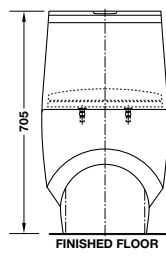

- > White ceramic one-piece toilet
- > Cistern 6/3 litres, top flush, dual flush
- > Toilet seat and cover with soft close
- > Mounting set
- > Including flexible water hose

- > Bồn cầu liền khối bằng sứ màu trắng
- > Kết nước 6/3 lít, nút nhấn xả kép nằm phía trên
- > Nắp đậy bồn cầu đóng êm
- > Bộ phụ kiện lắp đặt
- > Đã bao gồm dây cấp nước

Art.No.: 588.64.403

13.310.000 Đ

- > White ceramic one-piece toilet
- > Cistern 6/3 litres, top flush, dual flush
- > Toilet seat and cover with soft close
- > Mounting set
- > Including flexible water hose

- > Bồn cầu liền khối bằng sứ màu trắng
- > Kết nước 6/3 lít, nút nhấn xả kép nằm phía trên
- > Nắp đậy bồn cầu đóng êm
- > Bộ phụ kiện lắp đặt
- > Đã bao gồm dây cấp nước

Art.No.: 588.64.460

12.100.000 Đ

- > White ceramic one-piece toilet
- > Cistern 6/3 litres, top flush, dual flush
- > Toilet seat and cover with soft close
- > Mounting set
- > Including flexible water hose

- > Bồn cầu liền khối bằng sứ màu trắng
- > Kết nước 6/3 lít, nút nhấn xả kép nằm phía trên
- > Nắp đậy bồn cầu đóng êm
- > Bộ phụ kiện lắp đặt
- > Đã bao gồm dây cấp nước

Art.No.: 588.64.470

9.350.000 Đ