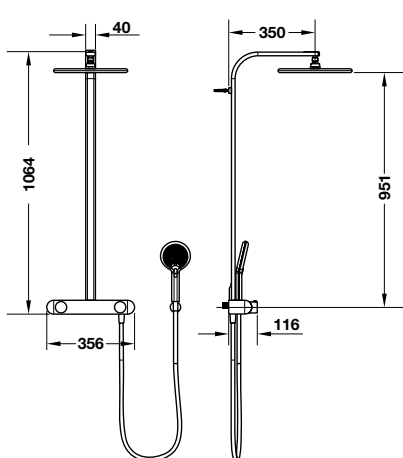

HÄFELE Shower Pipes Cây Sen Tắm Đứng

Thermostatic Infinity round showerpipe Bộ sen tắm điều nhiệt Infinity

- > Showerhead Ø300 mm with Air system
- > 2-function hand shower Ø120 mm
- > Safety lock at 38°C
- > Shower hose 1.5 m
- > Flow rate: 12 litres/min
- > Note the installation of suitable height for shower pipe

- > Sen đầu Ø300 mm với hệ thống trộn khí
- > Sen tay 2 chức năng Ø120 mm
- > Khóa nhiệt độ ở 38 °C
- > Dây sen 1,5 m
- > Lưu lượng nước: 12 lít/phút
- > Lưu ý chiều cao lắp đặt phù hợp cho cây sen

Art.No.: 589.98.000

23.210.000 Đ

Thermostatic Pearl square showerpipe Bộ sen tắm điều nhiệt Pearl

- > Showerhead 250x200 mm with Air system
- > 2-function hand shower Ø105 mm
- > Safety lock at 38°C
- > Shower hose 1.5 m
- > Flow rate: 12 litres/min
- > Note the installation of suitable height for shower pipe

- > Sen đầu 250x200 mm với hệ thống trộn khí
- > Sen tay 2 chức năng Ø105 mm
- > Khóa nhiệt độ ở 38°C
- > Dây sen 1,5 m
- > Lưu lượng nước: 12 lít/phút
- > Lưu ý chiều cao lắp đặt phù hợp cho cây sen

Art.No.: 589.98.150

19.360.000 Đ

Thermostatic Pure square showerpipe Bộ sen tắm điều nhiệt Pure

- > Showerhead 200x200 mm with Air system
- > 2-function hand shower Ø105 mm
- > Safety lock at 38°C
- > Shower hose 1.5 m
- > Flow rate: 12 litres/min
- > Note the installation of suitable height for shower pipe

- > Sen đầu 200x200 mm với hệ thống trộn khí
- > Sen tay 2 chức năng Ø105 mm
- > Khóa nhiệt độ ở 38 °C
- > Dây sen 1,5 m
- > Lưu lượng nước: 12 lít/phút
- > Lưu ý chiều cao lắp đặt phù hợp cho cây sen

Art.No.: 589.98.030

18.810.000 Đ