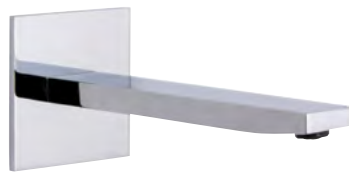

HÄFELE Overhead Shower Hệ Thống Sen Đầu

Square wall station
Bộ tiếp nước dạng vuông

Art.No.: 485.61.031

770.000 Đ

Square wall station
Bộ tiếp nước dạng vuông

Art.No.: 485.60.009

440.000 Đ

Round wall station
Bộ tiếp nước dạng tròn

Art.No.: 485.61.030

660.000 Đ

Art.No.: 485.60.008

440.000 Đ

Art.No.: 589.02.950

4.510.000 Đ

Art.No.: 589.02.951

4.730.000 Đ