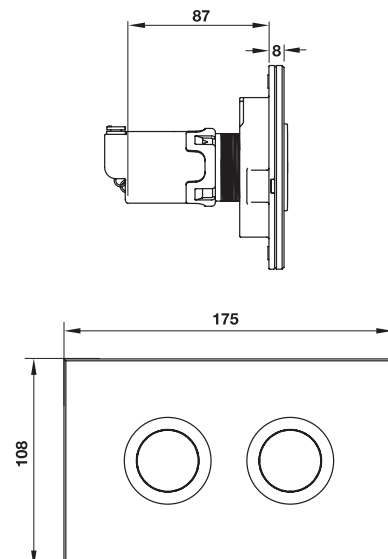

HÄFELE Sanitary systems Phụ kiện phòng tắm

Concealed cistern Pneumatic for wall hung toilet
Két nước âm Pneumatic cho bồn cầu treo tường

- > Concealed cistern Pneumatic for wall-mounted ceramic toilet, fasten distance 180/230mm, Adjustable feet: 0-200 mm
- > Dual flush 3/6 litres or 4.5/3 litres
- > Compatible with dual flush Pneumatic of Hafele
- > Két nước âm Pneumatic cho bồn cầu sứ treo tường, khoảng cách lắp đặt tường 180/230mm, chân có thể điều chỉnh từ 0-200mm
- > Chế độ xả kép 3/6 lít hoặc 4.5/3 lít
- > Sử dụng với nút nhấn xả Pneumatic của Hafele

Pneumatic Actuator Plate
Nút nhấn xả Pneumatic

- > Flush actuator plate with dual flush system
- > Plastic material
- > Nút xả thải kép
- > Chất liệu bằng nhựa

Art.No.: 588.73.921

5.467.000 Đ

White / Màu trắng

Art.No.: 588.73.622

4.246.000 Đ

Black / Màu đen:

Art.No.: 588.73.623

4.246.000 Đ

Stainless Steel / Màu inox

Art.No.: 588.73.624

4.246.000 Đ