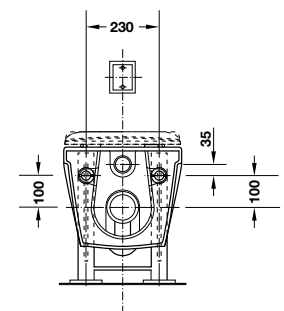

HÄFELE Ceramic and Bathtub Thiết bị vệ sinh sứ và bồn tắm

Titanla two-piece toilet
Bồn cầu hai khối Titanla

- > White ceramic two-piece toilet
- > Cistern 6/3 litres, top flush, dual flush
- > Toilet seat and cover with soft close
- > Mounting set
- > Including flexible water hose
- > Bồn cầu hai khối bằng sứ màu trắng
- > Kết nước 6/3 lít, nút nhấn xả kép nằm phía trên
- > Nắp đậy bồn cầu đóng êm
- > Bộ phụ kiện lắp đặt
- > Đã bao gồm dây cấp nước

Art.No.: 588.64.480

10.560.000 Đ

Leo two-piece toilet
Bồn cầu hai khối Leo

- > White ceramic two-piece toilet
- > Cistern 6/3 litres, top flush, dual flush
- > Toilet seat and cover with soft close
- > Mounting set
- > Including flexible water hose
- > Bồn cầu hai khối bằng sứ màu trắng
- > Kết nước 6/3 lít, nút nhấn xả kép nằm phía trên
- > Nắp đậy bồn cầu đóng êm
- > Bộ phụ kiện lắp đặt
- > Đã bao gồm dây cấp nước

Art.No.: 588.64.490

8.140.000 Đ

Cetus wall-mounted toilet
Bồn cầu treo tường Cetus

- > White ceramic wall-mounted toilet
- > Toilet seat and cover with soft close
- > Mounting set
- > Bồn cầu treo tường bằng sứ màu trắng
- > Nắp đậy bồn cầu đóng êm
- > Bộ phụ kiện lắp đặt

Art.No.: 588.64.402

7.370.000 Đ