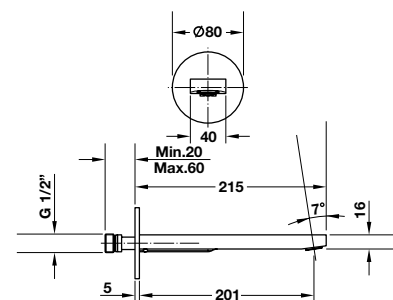

4.510.000 Đ

Round wall-mounted bath spout
Vòi xả bồn tắm tròn

Art.No.: 589.02.951

4.730.000 Đ

Since starting to make sanitary ceramics in 1956 in Germany, Duravit has established its name as a world-eminent brand whose essences come from timeless designs, hand-made quality craftsmanship, as well as sustainable materials and technologies. Duravit's pioneering products, bathtubs and washbasins are designed ergonomically so users can find great pleasure even in the most basic practices washing and bathing.