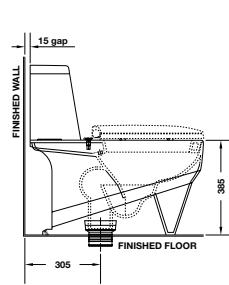

- > White ceramic one-piece toilet
- > Cistern 6/3 litres, top flush, dual flush
- > Toilet seat and cover with soft close
- > Mounting set
- > Including flexible water hose

- > Bồn cầu liền khối bằng sứ màu trắng
- > Kết nước 6/3 lít, nút nhấn xả kép nằm phía trên
- > Nắp đậy bồn cầu đóng êm
- > Bộ phụ kiện lắp đặt
- > Đã bao gồm dây cấp nước

Art.No.: 588.64.403

13.310.000 Đ

- > White ceramic one-piece toilet
- > Cistern 6/3 litres, top flush, dual flush
- > Toilet seat and cover with soft close
- > Mounting set
- > Including flexible water hose

- > Bồn cầu liền khối bằng sứ màu trắng
- > Kết nước 6/3 lít, nút nhấn xả kép nằm phía trên
- > Nắp đậy bồn cầu đóng êm
- > Bộ phụ kiện lắp đặt
- > Đã bao gồm dây cấp nước

Art.No.: 588.64.460

12.100.000 Đ

- > White ceramic one-piece toilet
- > Cistern 6/3 litres, top flush, dual flush
- > Toilet seat and cover with soft close
- > Mounting set
- > Including flexible water hose

- > Bồn cầu liền khối bằng sứ màu trắng
- > Kết nước 6/3 lít, nút nhấn xả kép nằm phía trên
- > Nắp đậy bồn cầu đóng êm
- > Bộ phụ kiện lắp đặt
- > Đã bao gồm dây cấp nước

Art.No.: 588.64.470

9.350.000 Đ