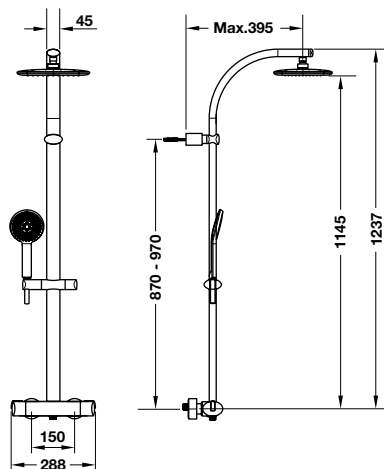

HÄFELE Shower Pipes Cây Sen Tắm Đứng

Thermostatic Infinity round showerpipe Bộ sen tắm điều nhiệt Infinity

- > Showerhead Ø300 mm with Air system
- > 2-function hand shower Ø120 mm
- > Safety lock at 38°C
- > Shower hose 1.5 m
- > Flow rate: 12 litres/min
- > Note the installation of suitable height for shower pipe

- > Sen đầu Ø300 mm với hệ thống trộn khí
- > Sen tay 2 chức năng Ø120 mm
- > Khóa nhiệt độ ở 38 °C
- > Dây sen 1,5 m
- > Lưu lượng nước: 12 lít/phút
- > Lưu ý chiều cao lắp đặt phù hợp cho cây sen

Art.No.: 589.98.000

23.210.000 Đ

Thermostatic Pearl square showerpipe Bộ sen tắm điều nhiệt Pearl

- > Showerhead 250x200 mm with Air system
- > 2-function hand shower Ø105 mm
- > Safety lock at 38°C
- > Shower hose 1.5 m
- > Flow rate: 12 litres/min
- > Note the installation of suitable height for shower pipe

- > Sen đầu 250x200 mm với hệ thống trộn khí
- > Sen tay 2 chức năng Ø105 mm
- > Khóa nhiệt độ ở 38°C
- > Dây sen 1,5 m
- > Lưu lượng nước: 12 lít/phút
- > Lưu ý chiều cao lắp đặt phù hợp cho cây sen

Art.No.: 589.98.150

19.360.000 Đ

Thermostatic Pure square showerpipe Bộ sen tắm điều nhiệt Pure

- > Showerhead 200x200 mm with Air system
- > 2-function hand shower Ø105 mm
- > Safety lock at 38°C
- > Shower hose 1.5 m
- > Flow rate: 12 litres/min
- > Note the installation of suitable height for shower pipe

- > Sen đầu 200x200 mm với hệ thống trộn khí
- > Sen tay 2 chức năng Ø105 mm
- > Khóa nhiệt độ ở 38 °C
- > Dây sen 1,5 m
- > Lưu lượng nước: 12 lít/phút
- > Lưu ý chiều cao lắp đặt phù hợp cho cây sen

Art.No.: 589.98.030

18.810.000 Đ