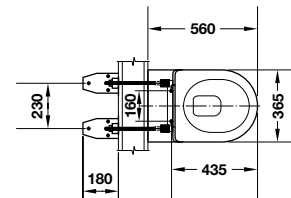

HÄFELE Ceramic and Bathtub Thiết bị vệ sinh sứ và bồn tắm

Titanla two-piece toilet
Bồn cầu hai khối Titanla

- > White ceramic two-piece toilet
- > Cistern 6/3 litres, top flush, dual flush
- > Toilet seat and cover with soft close
- > Mounting set
- > Including flexible water hose
- > Bồn cầu hai khối bằng sứ màu trắng
- > Kết nước 6/3 lít, nút nhấn xả kép nằm phía trên
- > Nắp đậy bồn cầu đóng êm
- > Bộ phụ kiện lắp đặt
- > Đã bao gồm dây cấp nước

Art.No.: 588.64.480

10.560.000 Đ

Leo two-piece toilet
Bồn cầu hai khối Leo

- > White ceramic two-piece toilet
- > Cistern 6/3 litres, top flush, dual flush
- > Toilet seat and cover with soft close
- > Mounting set
- > Including flexible water hose
- > Bồn cầu hai khối bằng sứ màu trắng
- > Kết nước 6/3 lít, nút nhấn xả kép nằm phía trên
- > Nắp đậy bồn cầu đóng êm
- > Bộ phụ kiện lắp đặt
- > Đã bao gồm dây cấp nước

Art.No.: 588.64.490

8.140.000 Đ

Cetus wall-mounted toilet
Bồn cầu treo tường Cetus

- > White ceramic wall-mounted toilet
- > Toilet seat and cover with soft close
- > Mounting set
- > Bồn cầu treo tường bằng sứ màu trắng
- > Nắp đậy bồn cầu đóng êm
- > Bộ phụ kiện lắp đặt

Art.No.: 588.64.402

7.370.000 Đ