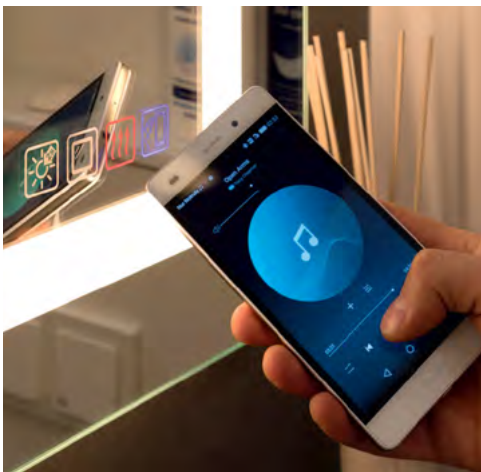

HÄFELE New product Sản phẩm mới từ Häfele

THE MULTI-DIMENSIONAL MIRROR

KÍNH ĐA CHỨC NĂNG

COMFORT PLUS

See your bathroom in a new light.

The multi-dimensional mirror transforms every bathroom into a spa quickly and easily. The product comes fully assembled and unites the functions of make-up light, room lighting, mood lighting, mirror defogger and sound system in an elegant design.