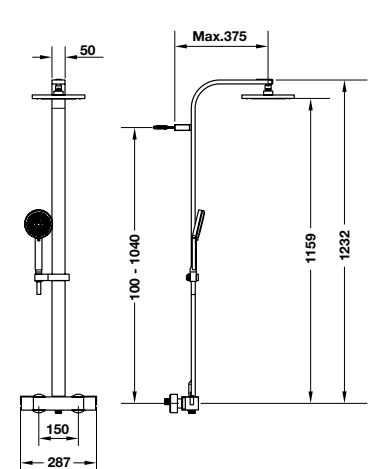

HÄFELE Shower Pipes Cây Sen Tắm Đứng

Thermostatic Infinity round showerpipe Bộ sen tắm điều nhiệt Infinity

- > Showerhead Ø300 mm with Air system
- > 2-function hand shower Ø120 mm
- > Safety lock at 38°C
- > Shower hose 1.5 m
- > Flow rate: 12 litres/min
- > Note the installation of suitable height for shower pipe

- > Sen đầu Ø300 mm với hệ thống trộn khí
- > Sen tay 2 chức năng Ø120 mm
- > Khóa nhiệt độ ở 38 °C
- > Dây sen 1,5 m
- > Lưu lượng nước: 12 lít/phút
- > Lưu ý chiều cao lắp đặt phù hợp cho cây sen

Art.No.: 589.98.000

23.210.000 Đ

Thermostatic Pearl square showerpipe Bộ sen tắm điều nhiệt Pearl

- > Showerhead 250x200 mm with Air system
- > 2-function hand shower Ø105 mm
- > Safety lock at 38°C
- > Shower hose 1.5 m
- > Flow rate: 12 litres/min
- > Note the installation of suitable height for shower pipe

- > Sen đầu 250x200 mm với hệ thống trộn khí
- > Sen tay 2 chức năng Ø105 mm
- > Khóa nhiệt độ ở 38°C
- > Dây sen 1,5 m
- > Lưu lượng nước: 12 lít/phút
- > Lưu ý chiều cao lắp đặt phù hợp cho cây sen

Art.No.: 589.98.150

19.360.000 Đ

Thermostatic Pure square showerpipe Bộ sen tắm điều nhiệt Pure

- > Showerhead 200x200 mm with Air system
- > 2-function hand shower Ø105 mm
- > Safety lock at 38°C
- > Shower hose 1.5 m
- > Flow rate: 12 litres/min
- > Note the installation of suitable height for shower pipe

- > Sen đầu 200x200 mm với hệ thống trộn khí
- > Sen tay 2 chức năng Ø105 mm
- > Khóa nhiệt độ ở 38 °C
- > Dây sen 1,5 m
- > Lưu lượng nước: 12 lít/phút
- > Lưu ý chiều cao lắp đặt phù hợp cho cây sen

Art.No.: 589.98.030

18.810.000 Đ