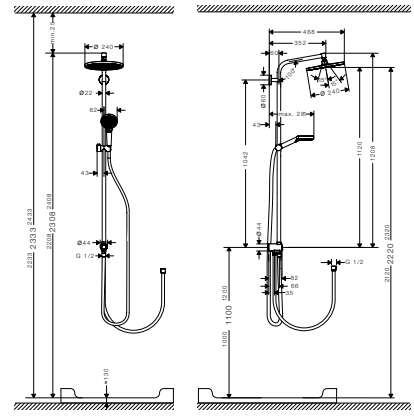

- > Overhead shower Crometta 160
- > Spray type: Rain
- > Flow rate Rain spray: 17 litres/min
- > Safety lock at 40 °C
- > Isiflex shower hose 1.60 m
- > Crometta 100 Vario hand shower
- > Note the installation of suitable height for showerpipe

- > Sen đầu Crometta 160
- > Dạng tia nước: Rain
- > Lưu lượng nước dạng tia Rain: 17 lít/phút
- > Khóa nhiệt độ an toàn ở 40 °C
- > Dây sen Isiflex 1,6 m
- > Sen tay Crometta 100 Vario
- > Lưu ý chiều cao lắp đặt phù hợp cho cây sen

Art.No.: 589.54.003

17.380.000 Đ

- > Overhead shower Crometta 160
- > Spray type: Rain
- > Flow rate Rain spray: 17 litres/min
- > Isiflex shower hose 1.60 m
- > Crometta 100 Vario hand shower
- > Note the installation of suitable height for showerpipe

- > Sen đầu Crometta 160
- > Dạng tia nước: Rain
- > Lưu lượng nước dạng tia Rain: 17 lít/phút
- > Dây sen Isiflex 1,6 m
- > Sen tay Crometta 100 Vario
- > Lưu ý chiều cao lắp đặt phù hợp cho cây sen

Art.No.: 589.54.004

16.390.000 Đ

- > Overhead shower size 240x240mm with Air system
- > Hand shower Ø100 mm with Air system
- > Shower hose 0.8 m
- > Flow limiter: 9 litres/min
- > Note the installation of suitable height for showerpipe

- > Sen đầu kích thước 240 x240 mm với hệ thống trộn khí
- > Sen tay Ø100 mm với hệ thống trộn khí
- > Dây sen 0,8 m
- > Lưu lượng nước: 9 lít/phút
- > Lưu ý chiều cao lắp đặt phù hợp cho cây sen

Art.No.: 589.54.501

13.200.000 Đ