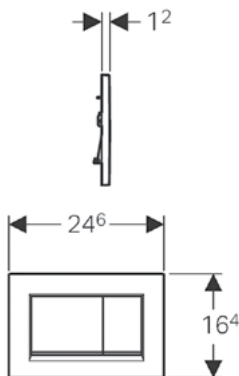

- > Flush actuator plate with dual flush system
- > Plastic material
- > Nút xả thải kép
- > Chất liệu bằng nhựa

White/ Bright chrome
Màu trắng mạ chrome bóng

Art.No.: 588.53.592 **4.180.000 Đ**

White/ Matt chrome

Màu trắng mạ ánh vàng **4.950.000 Đ**

White/ Matt chrome

Màu trắng mạ chrome mờ **4.950.000 Đ**

Black/ Bright chrome

Màu đen mạ chrome bóng **4.950.000 Đ**

Matt chrome/ Bright chrome

Màu chrome mờ ánh chrome **5.610.000 Đ**

Bright chrome/ Matt chrome

Màu chrome bóng mạ chrome mờ **5.610.000 Đ**

Art.No.: 588.53.591