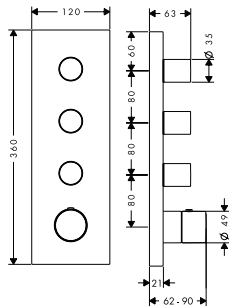

hangrohe

Overhead Shower Hệ thống sen trần

ShowerCollection thermostatic module for concealed installation

Bộ trộn điều nhiệt âm tường ShowerCollection

- > 3 outlets
- > Safety lock at 40°C
- > Please order basic set 589.29.693 separately
- > 3 đường nước ra
- > Khóa nhiệt độ an toàn ở 40°C
- > Vui lòng đặt thêm bộ âm 589.29.693

Art.No.: 589.29.694

38.500.000 Đ

ShowerCollection hand shower module

Bộ sen tay ShowerCollection

- > 2 jet baton hand shower
- > Metal effect shower hose 1.25 m
- > Please order basic set 589.29.687 separately
- > Sen tay 2 chức năng
- > Dây sen kim loại dài 1,25 m
- > Vui lòng đặt thêm bộ âm 589.29.687

Art.No.: 589.29.688

27.280.000 Đ

ShowerCollection shower module

Sen tắm ShowerCollection

- > Shower size: 120 x 120 mm
- > Functions as overhead, shoulder or side shower
- > Spray type: normal spray
- > Flow rate: 5.3 litres/min
- > Please order basic set 589.29.717 separately
- > Kích thước sen tắm: 120 x 120 mm
- > Sử dụng với nhiều chức năng sen trần, sen tắm mặt bên
- > Dạng tia phun: bình thường
- > Lưu lượng nước: 5,3 lít/phút
- > Vui lòng đặt thêm bộ âm 589.29.717

Art.No.: 589.29.718

14.630.000 Đ

Thermostatic module basic set

Bộ âm bộ trộn điều nhiệt

Art.No.: 589.29.693

33.110.000 Đ

Hand shower module basic set

Bộ âm bộ sen tay

Art.No.: 589.29.687

7.040.000 Đ

Shower module basic set

Bộ âm cho sen tắm

Art.No.: 589.29.717

4.840.000 Đ

Special order
Đặt hàng riêng

We reserve the right to alter specifications without notice. / Kích thước và màu sắc sản phẩm có thể thay đổi mà không cần báo trước.
Price is inclusive of 10% VAT. / Giá đã bao gồm 10% VAT.