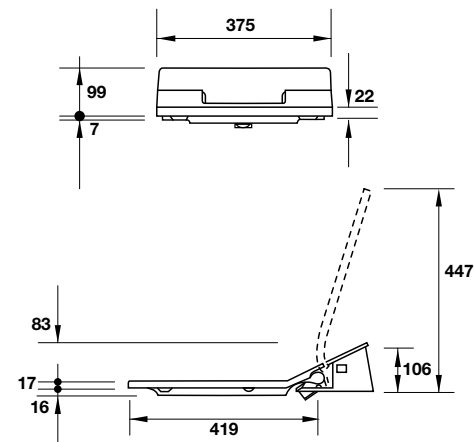

Special order
Đặt hàng riêng

We reserve the right to alter specifications without notice. / Kích thước và màu sắc sản phẩm có thể thay đổi mà không cần báo trước.
Price is inclusive of 10% VAT. / Giá đã bao gồm 10% VAT.