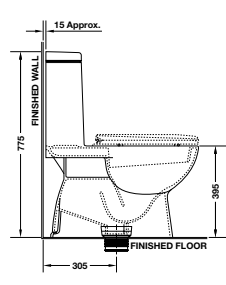

- > White ceramic one-piece toilet
- > Cistern 6/3 litres, top flush, dual flush
- > Toilet seat and cover with soft close
- > Mounting set
- > Including flexible water hose

- > Bồn cầu liền khối bằng sứ màu trắng
- > Kết nước 6/3 lít, nút nhấn xả kép nằm phía trên
- > Nắp đậy bồn cầu đóng êm
- > Bộ phụ kiện lắp đặt
- > Đã bao gồm dây cấp nước

Art.No.: 588.64.403

13.310.000 Đ

- > White ceramic one-piece toilet
- > Cistern 6/3 litres, top flush, dual flush
- > Toilet seat and cover with soft close
- > Mounting set
- > Including flexible water hose

- > Bồn cầu liền khối bằng sứ màu trắng
- > Kết nước 6/3 lít, nút nhấn xả kép nằm phía trên
- > Nắp đậy bồn cầu đóng êm
- > Bộ phụ kiện lắp đặt
- > Đã bao gồm dây cấp nước

Art.No.: 588.64.460

12.100.000 Đ

- > White ceramic one-piece toilet
- > Cistern 6/3 litres, top flush, dual flush
- > Toilet seat and cover with soft close
- > Mounting set
- > Including flexible water hose

- > Bồn cầu liền khối bằng sứ màu trắng
- > Kết nước 6/3 lít, nút nhấn xả kép nằm phía trên
- > Nắp đậy bồn cầu đóng êm
- > Bộ phụ kiện lắp đặt
- > Đã bao gồm dây cấp nước

Art.No.: 588.64.470

9.350.000 Đ