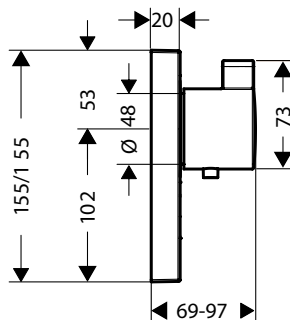

- > Shower head size: 584L x 280W mm
- > Spray type: RainAir, WhirlAir, wide flood jet
- > Flow rate RainAir spray: 18 litres/min
- > Flow rate WhirlAir spray: 16 litres/min
- > Flow rate wide flood jet: 28 litres/min
- > The 3 spray zones must be controlled via 3 valves or a diverter valve with 3 outlets
- > Please order iBox universal 589.29.950 separately
- > Kích thước sen đầu: 584D x 280R mm
- > Dạng tia nước: RainAir, WhirlAir, dạng dòng nước
- > Lưu lượng nước dạng tia RainAir: 18 lít/phút
- > Lưu lượng nước dạng tia WhirlAir: 16 lít/phút
- > Lưu lượng nước dạng theo dòng: 28 lít/phút
- > 3 vùng phun phải được điều chỉnh bằng 3 van nước hoặc một van nước chuyển đổi chức năng có 3 đường nước ra
- > Vui lòng đặt thêm bộ âm 589.29.950

- > Flow rate: 30 litres/min
- > Select push-button on/ off control for 1 outlet
- > Safety lock at 40 °C
- > Please order iBox universal 589.29.950 separately
- > Lưu lượng nước: 30 lít/phút
- > Nút nhấn Select điều chỉnh tắt/ mở cho một chức năng
- > Khóa nhiệt độ an toàn ở 40 °C
- > Vui lòng đặt thêm bộ âm 589.29.950

- > 3 outlets
- > Select valve
- > Flow rate: 30 litres/min
- > Please order iBox universal 589.29.950 separately
- > 3 chức năng
- > Van select
- > Lưu lượng nước: 30 lít/phút
- > Vui lòng đặt thêm bộ âm 589.29.950

Art.No.: 589.29.561

98.450.000 Đ

Art.No.: 589.50.320

23.760.000 Đ

Art.No.: 589.50.322

17.160.000 Đ