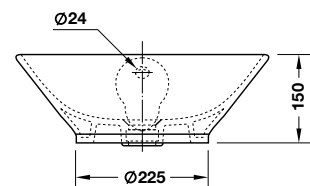

HÄFELE Ceramic and Bathtub Thiết bị vệ sinh sứ và bồn tắm

Vela above counter basin
Lavabo đặt bàn Vela

- > White ceramic above counter basin with overflow
- > Tap platform for 1-hole tap
- > Lavabo đặt bàn bằng sứ màu trắng có xả tràn
- > Sử dụng với vòi 1 lỗ

Art.No.: 588.64.000

3.190.000 Đ

Pictor above counter basin
Lavabo đặt bàn Pictor

- > White ceramic above counter basin with overflow
- > Tap platform for 1-hole tap
- > Lavabo đặt bàn bằng sứ màu trắng có xả tràn
- > Sử dụng với vòi 1 lỗ

Art.No.: 588.64.050

2.640.000 Đ

Crux above counter basin
Lavabo đặt bàn Crux

- > White ceramic above counter basin with overflow
- > Lavabo đặt bàn bằng sứ màu trắng có xả tràn

Art.No.: 588.64.021

2.090.000 Đ