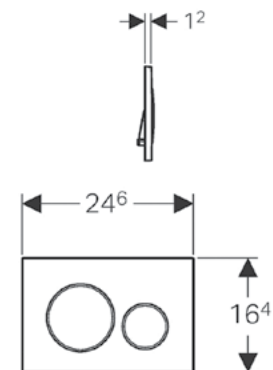

- > Flush actuator plate with dual flush system
- > Plastic material
- > Nút xả thải kép
- > Chất liệu bằng nhựa

White/ Bright chrome
Màu trắng mạ chrome
Art.No.: 588.53.531 **3.420.000 Đ**
White/ matt chrome
Màu trắng mạ ảnh vàng
Art.No.: 588.53.533 **4.180.000 Đ**
White/ Matt chrome
Màu trắng mạ chrome mờ
Art.No.: 588.53.534 **4.180.000 Đ**
Black/ Bright chrome
Màu đen mạ chrome bóng
Art.No.: 588.53.535 **4.180.000 Đ**
Matt chrome/ Bright chrome
Màu chrome mờ ảnh chrome
Art.No.: 588.53.536 **4.840.000 Đ**
Bright chrome/ Matt chrome
Màu chrome bóng mạ chrome mờ
Art.No.: 588.53.532 **4.840.000 Đ**
Stainless Steel / Màu inox
Art.No.: 588.53.530 **7.260.000 Đ**