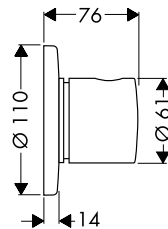

- > For use with basic set trio shut-off/ diverter valve or basic set quattro four-way diverter
- > Sử dụng với van đóng mở/chuyển đổi chức năng 3 hướng hoặc van chuyển đổi chức năng 4 hướng

Art.No.: 589.50.314

4.400.000 Đ