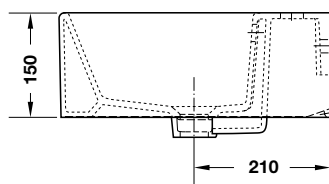

HÄFELE Ceramic and Bathtub Thiết bị vệ sinh sứ và bồn tắm

Vela above counter basin
Lavabo đặt bàn Vela

- > White ceramic above counter basin with overflow
- > Tap platform for 1-hole tap
- > Lavabo đặt bàn bằng sứ màu trắng có xả tràn
- > Sử dụng với vòi 1 lỗ

Art.No.: 588.64.000

3.190.000 Đ

Pictor above counter basin
Lavabo đặt bàn Pictor

- > White ceramic above counter basin with overflow
- > Tap platform for 1-hole tap
- > Lavabo đặt bàn bằng sứ màu trắng có xả tràn
- > Sử dụng với vòi 1 lỗ

Art.No.: 588.64.050

2.640.000 Đ

Crux above counter basin
Lavabo đặt bàn Crux

- > White ceramic above counter basin with overflow
- > Lavabo đặt bàn bằng sứ màu trắng có xả tràn

Art.No.: 588.64.021

2.090.000 Đ