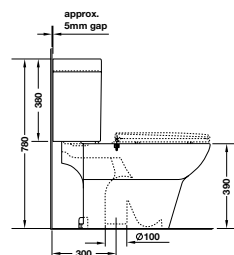

HÄFELE Ceramic and Bathtub Thiết bị vệ sinh sứ và bồn tắm

Titanla two-piece toilet
Bồn cầu hai khối Titanla

- > White ceramic two-piece toilet
- > Cistern 6/3 litres, top flush, dual flush
- > Toilet seat and cover with soft close
- > Mounting set
- > Including flexible water hose
- > Bồn cầu hai khối bằng sứ màu trắng
- > Kết nước 6/3 lít, nút nhấn xả kép nằm phía trên
- > Nắp đậy bồn cầu đóng êm
- > Bộ phụ kiện lắp đặt
- > Đã bao gồm dây cấp nước

Art.No.: 588.64.480

10.560.000 Đ

Leo two-piece toilet
Bồn cầu hai khối Leo

- > White ceramic two-piece toilet
- > Cistern 6/3 litres, top flush, dual flush
- > Toilet seat and cover with soft close
- > Mounting set
- > Including flexible water hose
- > Bồn cầu hai khối bằng sứ màu trắng
- > Kết nước 6/3 lít, nút nhấn xả kép nằm phía trên
- > Nắp đậy bồn cầu đóng êm
- > Bộ phụ kiện lắp đặt
- > Đã bao gồm dây cấp nước

Art.No.: 588.64.490

8.140.000 Đ

Cetus wall-mounted toilet
Bồn cầu treo tường Cetus

- > White ceramic wall-mounted toilet
- > Toilet seat and cover with soft close
- > Mounting set
- > Bồn cầu treo tường bằng sứ màu trắng
- > Nắp đậy bồn cầu đóng êm
- > Bộ phụ kiện lắp đặt

Art.No.: 588.64.402

7.370.000 Đ