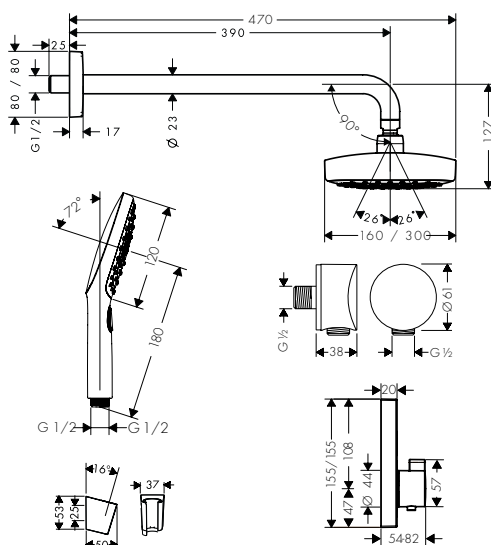

hansgrohe

Overhead Shower Hệ thống sen trần

Raindance Select E design shower set

Bộ sản phẩm sen tắm âm vuông Raindance Select E

- > Raindance Select E 300 2 jet overhead shower with shower arm 390 mm
- > Raindance Select E 120 3 jet hand shower
- > Isiflex shower hose 1.25 m
- > Porter'S shower holder
- > Fixfit S wall outlet without non-return valve with metal connection angle
- > Thermostatic mixer for concealed installation for 2 functions
- > Basic set iBox universal

- > Sen đầu Select E 300, 2 chức năng với tay sen đầu 390mm.
- > Sen tay raindance select E 120, 3 chức năng.
- > Dây sen Isiflex 1,25m
- > Giá đỡ sen tay Porter
- > Tiếp nước gắn tường
- > Bộ trộn điều nhiệt âm tường 2 chức năng
- > Ibox

Art.No.: 589.52.634

48.950.000 Đ

Raindance Select S design shower set

Bộ sản phẩm sen tắm âm tròn Raindance Select S

- > Raindance Select S 240 2 jet overhead shower with shower arm 390 mm
- > Raindance Select S 120 3 jet hand shower
- > Isiflex shower hose 1.25 m
- > Porter'S shower holder
- > Fixfit S wall outlet without non-return valve with metal connection angle
- > Thermostatic mixer for concealed installation for 2 functions
- > Basic set iBox universal

- > Sen đầu Select S 240, 2 chức năng với tay sen đầu 390mm.
- > Sen tay raindance select S 120, 3 chức năng.
- > Dây sen Isiflex 1,25m
- > Giá đỡ sen tay Porter
- > Tiếp nước gắn tường
- > Bộ trộn điều nhiệt âm tường 2 chức năng
- > Ibox

Art.No.: 589.52.635

46.090.000 Đ