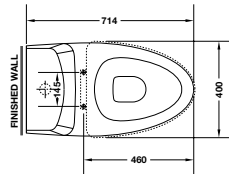

- > White ceramic one-piece toilet
- > Cistern 6/3 litres, top flush, dual flush
- > Toilet seat and cover with soft close
- > Mounting set
- > Including flexible water hose

- > Bồn cầu liền khối bằng sứ màu trắng
- > Kết nước 6/3 lít, nút nhấn xả kép nằm phía trên
- > Nắp đậy bồn cầu đóng êm
- > Bộ phụ kiện lắp đặt
- > Đã bao gồm dây cấp nước

Art.No.: 588.64.403

13.310.000 Đ

- > White ceramic one-piece toilet
- > Cistern 6/3 litres, top flush, dual flush
- > Toilet seat and cover with soft close
- > Mounting set
- > Including flexible water hose

- > Bồn cầu liền khối bằng sứ màu trắng
- > Kết nước 6/3 lít, nút nhấn xả kép nằm phía trên
- > Nắp đậy bồn cầu đóng êm
- > Bộ phụ kiện lắp đặt
- > Đã bao gồm dây cấp nước

Art.No.: 588.64.460

12.100.000 Đ

- > White ceramic one-piece toilet
- > Cistern 6/3 litres, top flush, dual flush
- > Toilet seat and cover with soft close
- > Mounting set
- > Including flexible water hose

- > Bồn cầu liền khối bằng sứ màu trắng
- > Kết nước 6/3 lít, nút nhấn xả kép nằm phía trên
- > Nắp đậy bồn cầu đóng êm
- > Bộ phụ kiện lắp đặt
- > Đã bao gồm dây cấp nước

Art.No.: 588.64.470

9.350.000 Đ