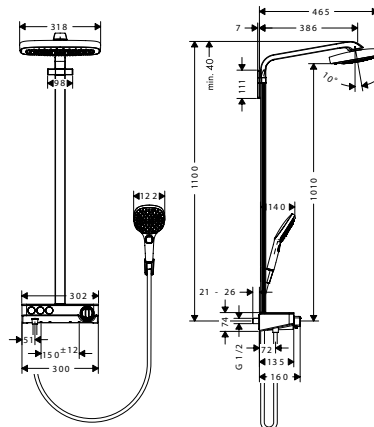

hangrohe Shower Pipes / Panels Hệ thống sen tắm đứng

Rainmaker Select showerpipe
Cây sen tắm đứng Rainmaker Select

- > Overhead shower Raindance E 420 Air
- > Shower head size: 420 x 240 mm
- > Spray type: RainAir, RainFlow
- > Flow rate RainAir spray: 20 litres/min
- > Flow rate RainFlow: 22 litres/min
- > Thermostatic ShowerTablet Select 700
- > Safety lock at 40 °C
- > Isiflex shower hose 1.60 m
- > Raindance Select S 120 3 jet hand shower
- > Note the installation of suitable height for showerpipe

- > Sen đầu Raindance E 420 Air
- > Kích thước sen đầu: 420 x 240 mm
- > Dạng tia nước: RainAir, RainFlow
- > Lưu lượng nước dạng tia RainAir: 20 lít/phút
- > Lưu lượng nước dạng tia RainFlow: 22 lít/phút
- > Bộ trộn điều nhiệt ShowerTable Select 700
- > Khóa nhiệt độ an toàn ở 40 °C
- > Dây sen Isiflex 1,6 m
- > Sen tay 3 chức năng Raindance Select S 120
- > Lưu ý chiều cao lắp đặt phù hợp cho cây sen

Art.No.: 589.54.300

116.600.000 Đ

Raindance Select E showerpipe
Cây sen tắm đứng Raindance Select E

- > Overhead shower Raindance E 300 3 jet
- > Spray type: RainAir, Rain, RainStream
- > Flow rate RainAir spray: 16 litres/min
- > Flow rate Rain spray: 16 litres/min
- > Flow rate RainStream spray: 19 litres/min
- > Safety lock at 40 °C
- > Porter'S shower holder
- > Isiflex shower hose 1.60 m
- > Raindance Select E 3 jet hand shower
- > Note the installation of suitable height for showerpipe