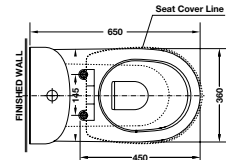

- > White ceramic one-piece toilet
- > Cistern 6/3 litres, top flush, dual flush
- > Toilet seat and cover with soft close
- > Mounting set
- > Including flexible water hose

- > Bồn cầu liền khối bằng sứ màu trắng
- > Kết nước 6/3 lít, nút nhấn xả kép nằm phía trên
- > Nắp đậy bồn cầu đóng êm
- > Bộ phụ kiện lắp đặt
- > Đã bao gồm dây cấp nước

Art.No.: 588.64.403

13.310.000 Đ

- > White ceramic one-piece toilet
- > Cistern 6/3 litres, top flush, dual flush
- > Toilet seat and cover with soft close
- > Mounting set
- > Including flexible water hose

- > Bồn cầu liền khối bằng sứ màu trắng
- > Kết nước 6/3 lít, nút nhấn xả kép nằm phía trên
- > Nắp đậy bồn cầu đóng êm
- > Bộ phụ kiện lắp đặt
- > Đã bao gồm dây cấp nước

Art.No.: 588.64.460

12.100.000 Đ

- > White ceramic one-piece toilet
- > Cistern 6/3 litres, top flush, dual flush
- > Toilet seat and cover with soft close
- > Mounting set
- > Including flexible water hose

- > Bồn cầu liền khối bằng sứ màu trắng
- > Kết nước 6/3 lít, nút nhấn xả kép nằm phía trên
- > Nắp đậy bồn cầu đóng êm
- > Bộ phụ kiện lắp đặt
- > Đã bao gồm dây cấp nước

Art.No.: 588.64.470

9.350.000 Đ