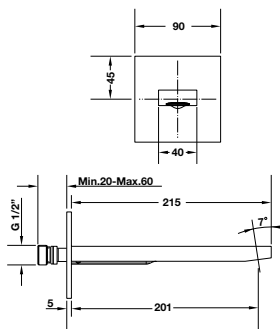

4.510.000 Đ

Round wall-mounted bath spout
Vòi xả bồn tắm tròn

Art.No.: 589.02.951

4.730.000 Đ

Since starting to make sanitary ceramics in 1956 in Germany, Duravit has established its name as a world-eminent brand whose essences come from timeless designs, hand-made quality craftsmanship, as well as sustainable materials and technologies. Duravit's pioneering products, bathtubs and washbasins are designed ergonomically so users can find great pleasure even in the most basic practices washing and bathing.