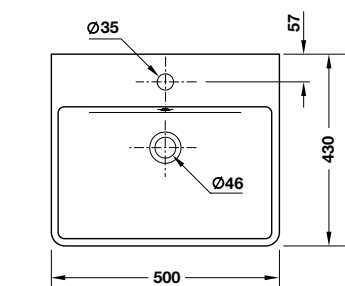

HÄFELE Ceramic and Bathtub Thiết bị vệ sinh sứ và bồn tắm

Vela above counter basin
Lavabo đặt bàn Vela

- > White ceramic above counter basin with overflow
- > Tap platform for 1-hole tap
- > Lavabo đặt bàn bằng sứ màu trắng có xả tràn
- > Sử dụng với vòi 1 lỗ

Art.No.: 588.64.000

3.190.000 Đ

Pictor above counter basin
Lavabo đặt bàn Pictor

- > White ceramic above counter basin with overflow
- > Tap platform for 1-hole tap
- > Lavabo đặt bàn bằng sứ màu trắng có xả tràn
- > Sử dụng với vòi 1 lỗ

Art.No.: 588.64.050

2.640.000 Đ

Crux above counter basin
Lavabo đặt bàn Crux

- > White ceramic above counter basin with overflow
- > Lavabo đặt bàn bằng sứ màu trắng có xả tràn

Art.No.: 588.64.021

2.090.000 Đ