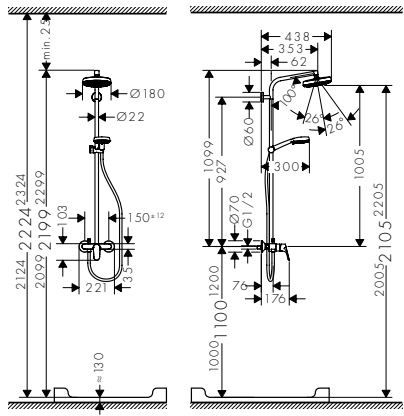

- > Overhead shower Crometta 160
- > Spray type: Rain
- > Flow rate Rain spray: 17 litres/min
- > Safety lock at 40 °C
- > Isiflex shower hose 1.60 m
- > Crometta 100 Vario hand shower
- > Note the installation of suitable height for showerpipe

- > Sen đầu Crometta 160
- > Dạng tia nước: Rain
- > Lưu lượng nước dạng tia Rain: 17 lít/phút
- > Khóa nhiệt độ an toàn ở 40 °C
- > Dây sen Isiflex 1,6 m
- > Sen tay Crometta 100 Vario
- > Lưu ý chiều cao lắp đặt phù hợp cho cây sen

Art.No.: 589.54.003

17.380.000 Đ

- > Overhead shower Crometta 160
- > Spray type: Rain
- > Flow rate Rain spray: 17 litres/min
- > Isiflex shower hose 1.60 m
- > Crometta 100 Vario hand shower
- > Note the installation of suitable height for showerpipe

- > Sen đầu Crometta 160
- > Dạng tia nước: Rain
- > Lưu lượng nước dạng tia Rain: 17 lít/phút
- > Dây sen Isiflex 1,6 m
- > Sen tay Crometta 100 Vario
- > Lưu ý chiều cao lắp đặt phù hợp cho cây sen

Art.No.: 589.54.004

16.390.000 Đ

- > Overhead shower size 240x240mm with Air system
- > Hand shower Ø100 mm with Air system
- > Shower hose 0.8 m
- > Flow limiter: 9 litres/min
- > Note the installation of suitable height for showerpipe

- > Sen đầu kích thước 240 x240 mm với hệ thống trộn khí
- > Sen tay Ø100 mm với hệ thống trộn khí
- > Dây sen 0,8 m
- > Lưu lượng nước: 9 lít/phút
- > Lưu ý chiều cao lắp đặt phù hợp cho cây sen

Art.No.: 589.54.501

13.200.000 Đ