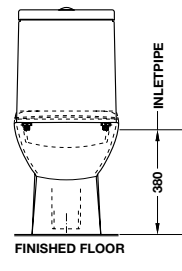

- > White ceramic one-piece toilet
- > Cistern 6/3 litres, top flush, dual flush
- > Toilet seat and cover with soft close
- > Mounting set
- > Including flexible water hose

- > Bồn cầu liền khối bằng sứ màu trắng
- > Kết nước 6/3 lít, nút nhấn xả kép nằm phía trên
- > Nắp đậy bồn cầu đóng êm
- > Bộ phụ kiện lắp đặt
- > Đã bao gồm dây cấp nước

Art.No.: 588.64.403

13.310.000 Đ

- > White ceramic one-piece toilet
- > Cistern 6/3 litres, top flush, dual flush
- > Toilet seat and cover with soft close
- > Mounting set
- > Including flexible water hose

- > Bồn cầu liền khối bằng sứ màu trắng
- > Kết nước 6/3 lít, nút nhấn xả kép nằm phía trên
- > Nắp đậy bồn cầu đóng êm
- > Bộ phụ kiện lắp đặt
- > Đã bao gồm dây cấp nước

Art.No.: 588.64.460

12.100.000 Đ

- > White ceramic one-piece toilet
- > Cistern 6/3 litres, top flush, dual flush
- > Toilet seat and cover with soft close
- > Mounting set
- > Including flexible water hose

- > Bồn cầu liền khối bằng sứ màu trắng
- > Kết nước 6/3 lít, nút nhấn xả kép nằm phía trên
- > Nắp đậy bồn cầu đóng êm
- > Bộ phụ kiện lắp đặt
- > Đã bao gồm dây cấp nước

Art.No.: 588.64.470

9.350.000 Đ