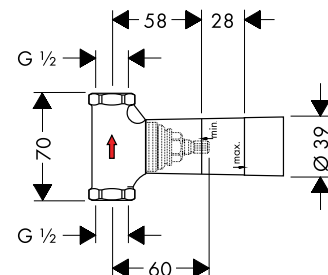

hansgrohe

Overhead Shower Hệ thống sen trần

ShowerHeaven overhead shower with lighting

Sen đầu có đèn chiếu sáng ShowerHeaven

- > Shower head size: 720 x 720 mm
- > Spray type: RainAir, normal, laminar
- > Flow rate RainAir spray: 20.5 litres/min
- > Flow rate normal spray: 36.8 litres/min
- > Flow rate laminar spray: 15.9 litres/min
- > The 3 spray zones must be controlled via 3 valves or a diverter valve with 3 outlets
- > With integrated lighting
- > Illuminant: 4 x 20 W low voltage halogen reflector lamps incl. 80 VA power supply unit

- > Kích thước sen đầu: 720 x 720 mm
- > Dạng tia nước: RainAir, bình thường, tia phun nhiều tầng
- > Lưu lượng nước dạng tia RainAir: 20,5 lít/phút
- > Lưu lượng nước dạng tia bình thường: 36,8 lít/phút
- > Lưu lượng nước tia phun nhiều tầng: 15,9 lít/phút
- > 3 vùng phun phải được điều chỉnh bằng 3 van nước hoặc một van nước chuyển đổi chức năng có 3 đường nước ra
- > Được tích hợp với đèn chiếu sáng
- > Nguồn sáng: 4 đèn chiếu halogen x 20 W điện áp thấp có bộ nguồn điện 80 VA

Art.No.: 589.29.686

256.520.000 Đ

Trio/ Quattro shut-off/ diverter valve for concealed installation

Van đóng mở/ chuyển đổi chức năng

- > For use with basic set trio shut-off/ diverter valve or basic set quattro four-way diverter
- > Sử dụng với van đóng mở/chuyển đổi chức năng 3 hướng hoặc van chuyển đổi chức năng 4 hướng

Art.No.: 589.50.314

4.400.000 Đ

Basic set for quattro four-way diverter valve

Bộ âm cho van chuyển đổi chức năng 4 hướng

- > 1 inlet, 3 outlets
- > Flow rate: 65 litres/min
- > 1 đường nước vào, 3 đường nước ra
- > Lưu lượng nước: 65 lít/phút

Art.No.: 589.29.140

9.790.000 Đ

Shut-off valve for concealed installation

Van điều chỉnh đóng mở