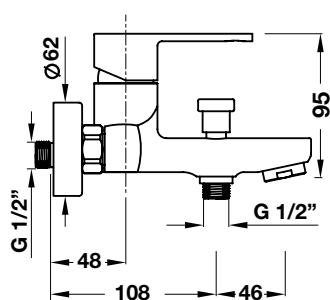

Art.No.: 589.82.033

40.700.000 Đ

HÄFELE Shower Pipes Cây Sen Tắm Đứng

Thermostatic Infinity round showerpipe Bộ sen tắm điều nhiệt Infinity

- > Showerhead Ø300 mm with Air system
- > 2-function hand shower Ø120 mm
- > Safety lock at 38°C
- > Shower hose 1.5 m
- > Flow rate: 12 litres/min
- > Note the installation of suitable height for shower pipe