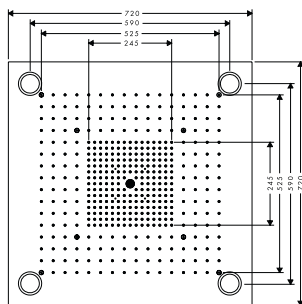

- > Shower head size: 720 x 720 mm
- > Spray type: RainAir, normal, laminar
- > Flow rate RainAir spray: 20.5 litres/min
- > Flow rate normal spray: 36.8 litres/min
- > Flow rate laminar spray: 15.9 litres/min
- > The 3 spray zones must be controlled via 3 valves or a diverter valve with 3 outlets
- > With integrated lighting
- > Illuminant: 4 x 20 W low voltage halogen reflector lamps incl. 80 VA power supply unit

- > Kích thước sen đầu: 720 x 720 mm
- > Dạng tia nước: RainAir, bình thường, tia phun nhiều tầng
- > Lưu lượng nước dạng tia RainAir: 20,5 lít/phút
- > Lưu lượng nước dạng tia bình thường: 36,8 lít/phút
- > Lưu lượng nước tia phun nhiều tầng: 15,9 lít/phút
- > 3 vùng phun phải được điều chỉnh bằng 3 van nước hoặc một van nước chuyển đổi chức năng có 3 đường nước ra
- > Được tích hợp với đèn chiếu sáng
- > Nguồn sáng: 4 đèn chiếu halogen x 20 W điện áp thấp có bộ nguồn điện 80 VA

Art.No.: 589.29.686

256.520.000 Đ