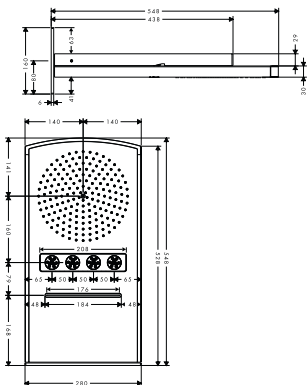

- > Shower head size: 584L x 280W mm
- > Spray type: RainAir, WhirlAir, wide flood jet
- > Flow rate RainAir spray: 18 litres/min
- > Flow rate WhirlAir spray: 16 litres/min
- > Flow rate wide flood jet: 28 litres/min
- > The 3 spray zones must be controlled via 3 valves or a diverter valve with 3 outlets
- > Please order iBox universal 589.29.950 separately
- > Kích thước sen đầu: 584D x 280R mm
- > Dạng tia nước: RainAir, WhirlAir, dạng dòng nước
- > Lưu lượng nước dạng tia RainAir: 18 lít/phút
- > Lưu lượng nước dạng tia WhirlAir: 16 lít/phút
- > Lưu lượng nước dạng theo dòng: 28 lít/phút
- > 3 vùng phun phải được điều chỉnh bằng 3 van nước hoặc một van nước chuyển đổi chức năng có 3 đường nước ra
- > Vui lòng đặt thêm bộ âm 589.29.950

- > Flow rate: 30 litres/min
- > Select push-button on/ off control for 1 outlet
- > Safety lock at 40 °C
- > Please order iBox universal 589.29.950 separately
- > Lưu lượng nước: 30 lít/phút
- > Nút nhấn Select điều chỉnh tắt/ mở cho một chức năng
- > Khóa nhiệt độ an toàn ở 40 °C
- > Vui lòng đặt thêm bộ âm 589.29.950

- > 3 outlets
- > Select valve
- > Flow rate: 30 litres/min
- > Please order iBox universal 589.29.950 separately
- > 3 chức năng
- > Van select
- > Lưu lượng nước: 30 lít/phút
- > Vui lòng đặt thêm bộ âm 589.29.950

Art.No.: 589.29.561

98.450.000 Đ

Art.No.: 589.50.320

23.760.000 Đ

Art.No.: 589.50.322

17.160.000 Đ