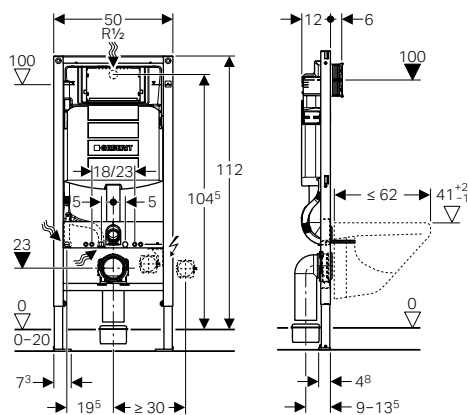

■ GEBERIT Sanitary Systems Phụ Kiện Phòng Tắm

Duofix Sigma concealed cistern UP320
Kết nước âm cho bồn cầu treo Duofix
Sigma UP320

- > Concealed cistern for wall-mounted ceramic toilet. Dual flush 3/6 l
- > Compatible with Bolero, Sigma01, Sigma20, Sigma50, Sigma80 actuator plate
- > Please order Duofix wall anchoring set 588.53.991 separately for concealed cistern made in Europe
- > Kết nước âm cho bồn cầu sứ treo tường
- > Chế độ xả kép 3/6 l
- > Sử dụng với nút nhấn xả Bolero, Sigma01, Sigma20, Sigma50, Sigma80
- > Vui lòng đặt thêm bộ phụ kiện bas đỡ Duofix 588.53.991 đối với kết nước âm xuất xứ Châu Âu

Conceal cistern / Kết nước âm
Art.No.: 588.53.914 **13.860.000 Đ**
Duofix wall anchoring set
Bộ phụ kiện bas đỡ Doufix
Art.No.: 588.53.911 **990.000 Đ**

Sigma01 WC flush actuator Alpine
Nút xả thải toilet Sigma01

- > Flush actuator plate with dual flush system
- > Plastic material
- > Nút xả thải kép
- > Chất liệu bằng nhựa

Alpine white / Màu trắng
Art.No.: 588.53.500 **2.420.000 Đ**
Jet black / Màu đen
Art.No.: 588.53.501 **2.860.000 Đ**
Matt chrome / Màu chrome mờ
Art.No.: 588.53.503 **3.300.000 Đ**

Sigma20 WC flush actuator Alpine
Nút xả thải toilet Sigma20

- > Flush actuator plate with dual flush system
- > Plastic material
- > Nút xả thải kép
- > Chất liệu bằng nhựa