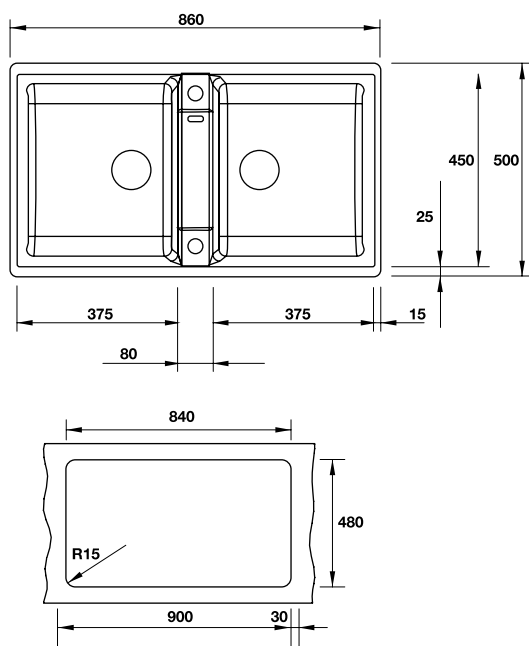

- Độ sâu bồn: 190 mm
- Độ dày: 1,2 mm
- Kích thước chậu: 860D x 500R mm
- Kích thước mỗi bồn: 375D x 450R mm
- Kích thước cắt đá: 840D x 480R mm
- Đóng gói: 1 bộ tiêu chuẩn (gồm siphon 565.69.911)
- Kích thước tủ tối thiểu để nghi: 900 mm
- Phương thức lắp đặt: lắp nổi

- Bowl depth: 190 mm
- Thickness: 1.2 mm
- Overall dimensions: 860L x 500W mm
- Bowls dimensions: 375L x 450W mm
- Cut-out dimensions: 840L x 480W mm
- Packing: full set (including siphon 565.69.911)
- Recommended minimum cabinet size: 900 mm
- Installation method: topmount