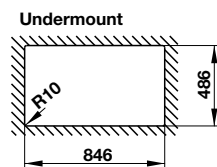

CHẬU ĐÁ ANTONIUS HS-GD8650
HÄFELE GRANITE SINK ANTONIUS HS-GD8650

Finish	Art.No.	Price/ Giá (VAT)
● Màu kem / Cream	570.36.400	9.490.000 VND
● Màu xám / Grey	570.36.500	
● Màu đen / Black	570.36.300	

- Độ sâu bồn: 200mm
- Độ dày: 1,2 mm
- Kích thước chậu: 860D x 500R mm
- Kích thước mỗi bồn: 360D x 430R mm
- Kích thước cắt đá: lắp nổi 840D x 480R mm, lắp âm 846D x 486R mm
- Đóng gói: 1 bộ tiêu chuẩn kèm siphon
- Kích thước tủ tối thiểu đề nghị: 900 mm
- Phương thức lắp đặt: lắp nổi / lắp âm

- Bowl depth: 200mm
- Thickness: 1.2 mm
- Overall dimension: 860L x 500W mm
- Bowl dimension: 360L x 430Wmm
- Cut-out dimensions: topmount 840L x 480W mm, undermount 846L x 486W mm
- Packing: full set with odour trap
- Recommended minimum cabinet size: 900 mm
- Installation method: topmount / undermount