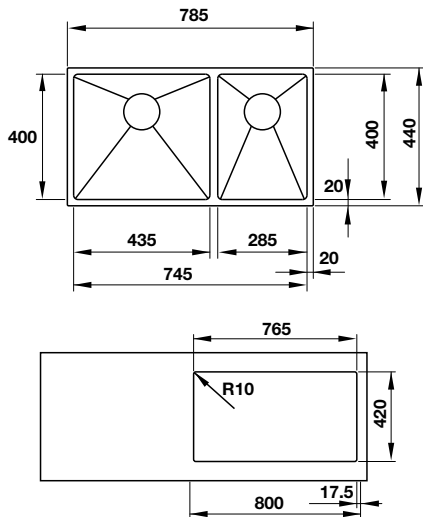

Art.No.	Price/ Giá (VAT)
570.27.179	11.990.000 VND

- Độ sâu bồn: 200 mm
- Độ dày: 1 mm
- Kích thước chậu: 785D x 440R mm
- Kích thước mỗi bồn: 435D x 400R mm / 285D x 400R mm
- Kích thước cắt đá: 765D x 420R mm
- Đóng gói: 1 bộ tiêu chuẩn (gồm chậu 570.27.170 và siphon 565.69.502 / 565.69.911)
- Kích thước tủ tối thiểu đề nghị: 900 mm
- Phương thức lắp đặt: lắp âm

- Bowl depth: 200 mm
- Thickness: 1 mm
- Overall dimensions: 785L x 440W mm
- Bowl dimensions: 435L x 400W mm / 285L x 400W mm
- Cut-out dimensions: 765L x 420W mm
- Packing: full set (including sink 570.27.170 and siphon 565.69.502 / 565.69.911)
- Recommended minimum cabinet size: 900 mm
- Installation method: undermount

CHẬU BLANCO INOX QUATRUS R15 285/435-IU

BLANCO SINK QUATRUS R15 285/435-IU