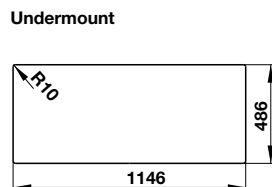

Finish	Art.No.	Price/ Giá (VAT)
● Màu kem / Cream	570.35.470	10.490.000 VND
● Màu xám / Grey	570.35.570	
● Màu đen / Black	570.35.370	

- Độ sâu bồn: 170 / 195 mm
- Độ dày: 1,2 mm
- Kích thước chậu: 1160D x 500R mm
- Kích thước mỗi bồn: 324D x 347R mm / 378D x 430R mm
- Kích thước cắt đá: lắp nổi 1140D x 480R mm, lắp âm 1146D x 486R mm
- Đóng gói: 1 bộ tiêu chuẩn kèm siphon
- Kích thước tủ tối thiểu đề nghị: 800 mm
- Phương thức lắp đặt: lắp nổi / lắp âm

- Bowl depth: 170 / 195 mm
- Thickness: 1.2 mm
- Overall dimension: 1160L x 500W mm
- Bowl dimension: 324L x 347W mm / 378L x 430W mm
- Cut-out dimensions: topmount 1140L x 480W mm, undermount 1146L x 486W mm
- Packing: full set with odour trap
- Recommended minimum cabinet size: 800 mm
- Installation method: topmount / undermount