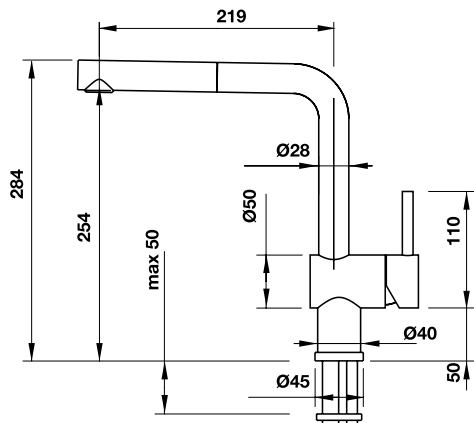

- Chất liệu: đồng bề mặt chrome
- Màu sắc: inox
- Vòi nóng/ lạnh
- Đầu vòi rửa có thể kéo dài
- Đóng gói: trọn bộ (đã bao gồm dây cấp nước)

- *Material: brass chrome surface*
- *Color: stainless steel*
- *Cold & hot water mixer*
- *Extendable spray head*
- *Packing: full set (hose included)*