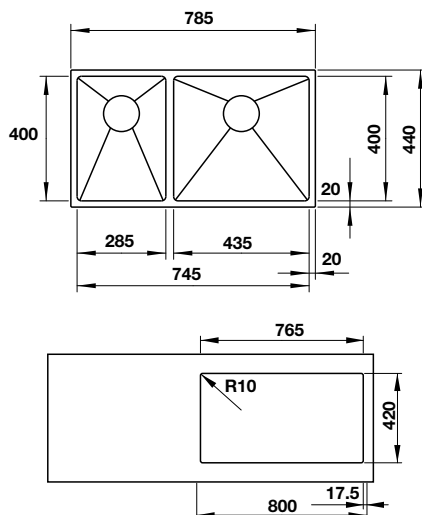

Art.No.	Price/ Giá (VAT)
570.27.169	11.990.000 VND

- Độ sâu bồn: 200 mm
- Độ dày: 1 mm
- Kích thước chậu: 785D x 440R mm
- Kích thước mỗi bồn: 285D x 400R mm / 435D x 400R mm
- Kích thước cắt đá: 765D x 420R mm
- Đóng gói: 1 bộ tiêu chuẩn (gồm chậu 570.27.160 và siphon 565.69.502 / 565.69.911)
- Kích thước tủ tối thiểu đề nghị: 900 mm
- Phương thức lắp đặt: lắp âm

- Bowl depth: 200 mm
- Thickness: 1 mm
- Overall dimensions: 785L x 440W mm
- Bowl dimensions: 285L x 400W mm / 435L x 400W mm
- Cut-out dimensions: 765L x 420W mm
- Packing: full set (including sink 570.27.160 and siphon 565.69.502 / 565.69.911)
- Recommended minimum cabinet size: 900 mm
- Installation method: undermount