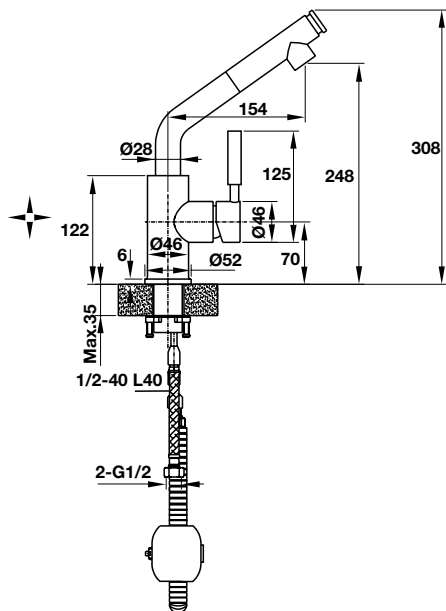

- Chất liệu: đồng bề mặt chrome
- Vòi nóng/ lạnh
- Đầu vòi rửa có thể kéo dài
- Đóng gói: trọn bộ (đã bao gồm dây cấp nước)

- *Material: brass chrome surface*
- *Cold & hot water mixer*
- *Extendable spray head*
- *Packing: full set (hose included)*