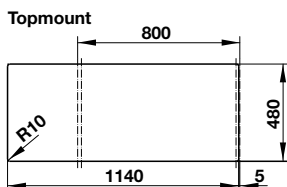

Finish	Art.No.	Price/ Giá (VAT)
● Màu kem / Cream	570.35.470	10.490.000 VND
● Màu xám / Grey	570.35.570	
● Màu đen / Black	570.35.370	

- Độ sâu bồn: 170 / 195 mm
- Độ dày: 1,2 mm
- Kích thước chậu: 1160D x 500R mm
- Kích thước mỗi bồn: 324D x 347R mm / 378D x 430R mm
- Kích thước cắt đá: lắp nổi 1140D x 480R mm, lắp âm 1146D x 486R mm
- Đóng gói: 1 bộ tiêu chuẩn kèm siphon
- Kích thước tủ tối thiểu đề nghị: 800 mm
- Phương thức lắp đặt: lắp nổi / lắp âm

- Bowl depth: 170 / 195 mm
- Thickness: 1.2 mm
- Overall dimension: 1160L x 500W mm
- Bowl dimension: 324L x 347W mm / 378L x 430W mm
- Cut-out dimensions: topmount 1140L x 480W mm, undermount 1146L x 486W mm
- Packing: full set with odour trap
- Recommended minimum cabinet size: 800 mm
- Installation method: topmount / undermount