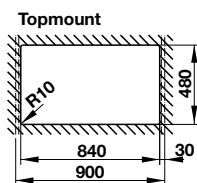

- Bowl depth: 204 mm
- Thickness: 1.2 mm
- Overall dimension: 1160L x 500W mm
- Bowl dimension: 341L x 422Wmm
- Cut-out dimensions: topmount 1140L x 480W mm, undermount 1145L x 481W mm
- Packing: full set with odour trap
- Recommended minimum cabinet size: 800 mm
- Installation method: topmount / undermount

- Bowl depth: 190 mm
- Thickness: 1.2 mm
- Overall dimensions: 860L x 500W mm
- Bowls dimensions: 375L x 450W mm
- Cut-out dimensions: 840L x 480W mm
- Packing: full set (including siphon 565.69.911)
- Recommended minimum cabinet size: 900 mm
- Installation method: topmount

- Bowl depth: 200mm
- Thickness: 1.2 mm
- Overall dimension: 860L x 500W mm
- Bowl dimension: 360L x 430Wmm
- Cut-out dimensions: topmount 840L x 480W mm, undermount 846L x 486W mm
- Packing: full set with odour trap
- Recommended minimum cabinet size: 900 mm
- Installation method: topmount / undermount