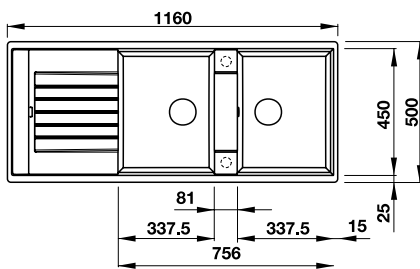

- Bowl depth: 140 / 230mm
- Thickness: 1.2 mm
- Overall dimension: 1140L x 460W mm
- Bowl dimension: 133L x 384W mm / 509L x 384W mm
- Cut-out dimensions: topmount 1120L x 440W mm, undermount 1080L x 400W mm
- Packing: full set with siphon and accessories (wooden chopping, steel colander, steel basket, steel tray)
- Recommended minimum cabinet size: 1200 mm
- Installation method: topmount / undermount

- Độ sâu bồn: 190 mm
- Độ dày: 1,2 mm
- Kích thước chậu: 1160D x 500R mm
- Kích thước mỗi bồn: 337,5D x 450R mm
- Kích thước cắt đá: 1140D x 480R mm
- Đóng gói: 1 bộ tiêu chuẩn (gồm siphon 565.69.911)
- Kích thước tủ tối thiểu đề nghị: 800 mm
- Phương thức lắp đặt: lắp nổi

- Bowl depth: 190 mm
- Thickness: 1.2 mm
- Overall dimensions: 1160L x 500W mm
- Bowls dimensions: 337.5L x 450W mm
- Cut-out dimensions: 1140L x 480W mm
- Packing: full set (including siphon 565.69.911)
- Recommended minimum cabinet size: 800 mm
- Installation method: topmount