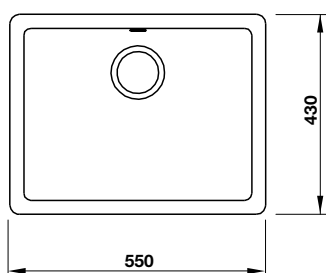

- Độ sâu bồn: 200 mm
- Độ dày: 1,2 mm
- Kích thước chậu: 550D x 430R mm
- Kích thước bồn: 490D x 370R mm
- Kích thước cắt đá: topmount 530D x 410R mm, undermount 490D x 370R mm
- Đóng gói: 1 bộ tiêu chuẩn kèm siphon
- Kích thước tủ tối thiểu đề nghị: 600 mm
- Phương thức lắp đặt: lắp nổi / lắp âm

- Bowl depth: 200 mm
- Thickness: 1.2 mm
- Overall dimensions: 550L x 430W mm
- Bowl dimensions: 490L x 370W mm
- Cut-out dimensions: topmount 530L x 410W mm, undermount 490L x 370W mm
- Packing: full set with odour trap
- Recommended minimum cabinet size: 600 mm
- Installation method: topmount / undermount