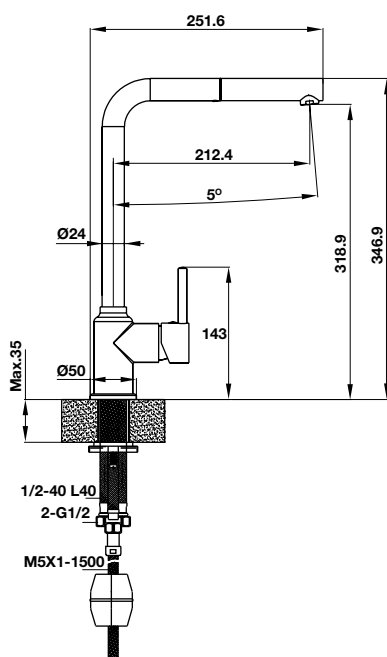

- Chất liệu: đồng bề mặt chrome
- Vòi nóng/ lạnh
- Đầu vòi rửa có thể kéo dài
- Đóng gói: trọn bộ (đã bao gồm dây cấp nước)

- *Material: brass chrome surface*
- *Cold & hot water mixer*
- *Extendable spray head*
- *Packing: full set (hose included)*