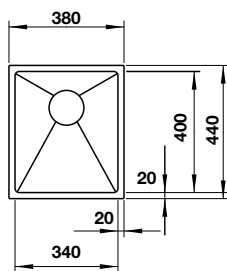

- Độ sâu bồn: 200 mm
- Độ dày: 1 mm
- Kích thước chậu: 380D x 440R mm
- Kích thước bồn: 340D x 400R mm
- Kích thước cắt đá: lắp nổi 360D x 420R mm, lắp âm 340D x 400R mm
- Đóng gói: 1 bộ tiêu chuẩn (gồm chậu 570.27.149 và siphon 565.69.500 / 565.69.911)
- Kích thước tủ tối thiểu đề nghị: 450 mm
- Phương thức lắp đặt: lắp nổi / lắp âm

- Bowl depth: 200 mm
- Thickness: 1 mm
- Overall dimensions: 380L x 440W mm
- Bowl dimensions: 340L x 400W mm
- Cut-out dimensions: topmount 360L x 420W mm, undermount 340L x 400W mm
- Packing: full set (including sink 570.27.149 and siphon 565.69.500 / 565.69.911)
- Recommended minimum cabinet size: 450 mm
- Installation method: topmount / undermount