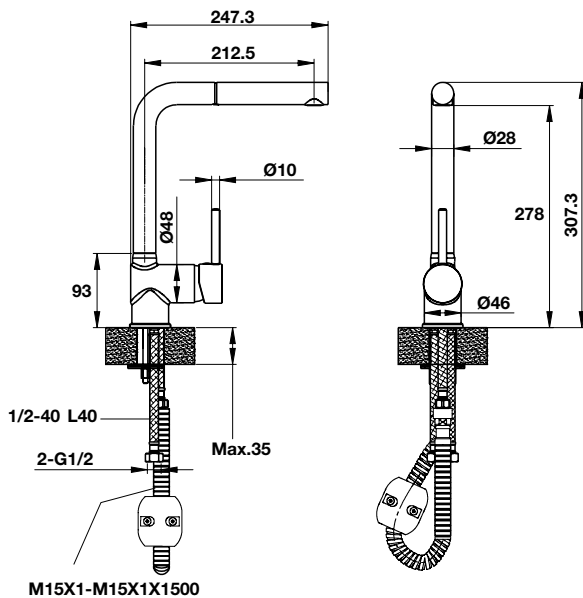

NEW

Finish	Art.No.	Price/ Giá (VAT)
● Màu kem / Cream	570.51.480	3.490.000 VND
● Màu xám / Grey	570.51.580	
● Màu đen / Black	570.51.380	

- Chất liệu: GRANTEC & Chrome
- Vòi nóng/ lạnh
- Đầu vòi rửa có thể kéo dài
- Đóng gói: trọn bộ (đã bao gồm dây cấp nước)

- Material: GRANTEC & Chrome surface
- Cold & hot water mixer
- Extendable spray head
- Packing: full set (hose included)