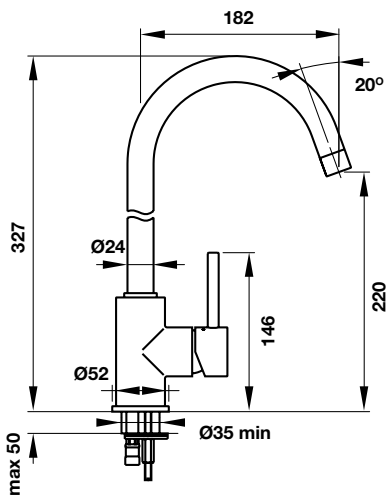

VÒI BẾP BLANCOMIDA
BLANCO - SILGRANITE TAP

Finish	Art.No.	Price/ Giá (VAT)
● Màu vàng / Jasmine	569.07.600	3.490.000 VND
● Màu xám kim loại / Alu metallic	569.07.900	
● Màu đen / Anthracite	569.07.300	

- Chất liệu: đá SILGRANIT PuraDur II
- Vòi nóng/ lạnh
- Đóng gói: trọn bộ (đã bao gồm dây cấp nước)

- Material: SILGRANIT PuraDur II
- Cold & hot water mixer
- Packing: full set (hose included)