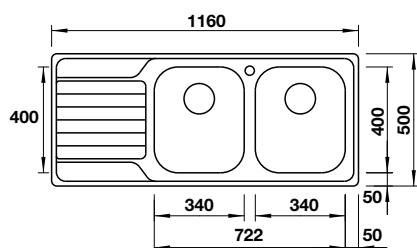

- *Bowl depth: 205 mm*
- *Thickness: 1.2 mm*
- *Overall dimension: 860L x 500W mm*
- *Bowl dimension: 373L x 373W mm*
- *Cut-out dimensions: topmount 840L x 480W mm, undermount 845L x 485W mm*
- *Packing: full set with odour trap*
- *Recommended minimum cabinet size: 900 mm*
- *Installation method: topmount / undermount*

- Bowl depth: 220 mm
- Thickness: 1.2 mm
- Overall dimensions: 1000L x 500W mm
- Bowl dimensions: 482L x 422W mm
- Cut-out dimensions: topmount 980L x 480W mm, undermount 985L x 481W mm
- Packing: full set with odour trap
- Recommended minimum cabinet size: 1000 mm
- Installation method: topmount / undermount

- Bowl depth: 200 mm
- Thickness: 1.2 mm
- Overall dimensions: 550L x 430W mm
- Bowl dimensions: 490L x 370W mm
- Cut-out dimensions: topmount 530L x 410W mm, undermount 490L x 370W mm
- Packing: full set with odour trap
- Recommended minimum cabinet size: 600 mm
- Installation method: topmount / undermount

- Bowl depth: 180 mm
- Thickness: 1 mm
- Overall dimensions: 1160L x 500W mm
- Bowls dimensions: 340L x 400W mm
- Cut-out dimensions: 800L x 480W mm
- Packing: full set (including sink 570.27.200 and siphon 565.69.501 / 565.69.911)
- Recommended cabinet size: 800 mm
- Installation method: topmount