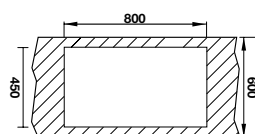

- Độ sâu bồn: 185 mm
- Độ dày: 0,8 mm
- Kích thước chậu: 820D x 470R mm
- Kích thước bồn: 420D x 380R mm
- Kích thước cắt đá: 800D x 450R mm
- Đóng gói: 1 bộ tiêu chuẩn kèm siphon
- Kích thước tủ tối thiểu để nghi: 600 mm
- Phương thức lắp đặt: lắp nổi

- *Bowl depth: 185 mm*
- *Thickness: 0.8 mm*
- *Overall dimensions: 820L x 470W mm*
- *Bowl dimensions: 420L x 380W mm*
- *Cut-out dimensions: 800L x 450W mm*
- *Packing: full set with odour trap*
- *Recommended minimum cabinet size: 600 mm*
- *Installation method: topmount*