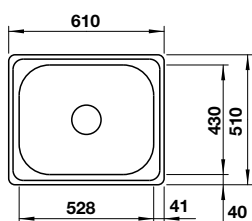

- Độ sâu bồn: 200 mm
- Độ dày: 1 mm
- Kích thước chậu: 610D x 510R mm
- Kích thước bồn: 528D x 430R mm
- Kích thước cắt đá: 590D x 492R mm
- Đóng gói: 1 bộ tiêu chuẩn (gồm chậu 570.27.190 và siphon 565.69.014 / 565.69.911)
- Kích thước tủ tối thiểu đề nghị: 600 mm
- Phương thức lắp đặt: lắp nổi

- Bowl depth: 200 mm
- Thickness: 1 mm
- Overall dimensions: 610L x 510W mm
- Bowl dimensions: 528L x 430W mm
- Cut-out dimensions: 590L x 492W mm
- Packing: full set (including sink 570.27.190 and siphon 565.69.014 / 565.69.911)
- Recommended minimum cabinet size: 600 mm
- Installation method: topmount