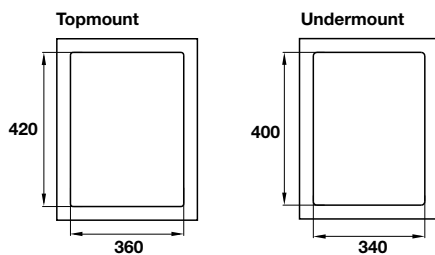

- Độ sâu bồn: 200 mm
- Độ dày: 1 mm
- Kích thước chậu: 380D x 440R mm
- Kích thước bồn: 340D x 400R mm
- Kích thước cắt đá: lắp nổi 360D x 420R mm, lắp âm 340D x 400R mm
- Đóng gói: 1 bộ tiêu chuẩn (gồm chậu 570.27.149 và siphon 565.69.500 / 565.69.911)
- Kích thước tủ tối thiểu đề nghị: 450 mm
- Phương thức lắp đặt: lắp nổi / lắp âm

- Bowl depth: 200 mm
- Thickness: 1 mm
- Overall dimensions: 380L x 440W mm
- Bowl dimensions: 340L x 400W mm
- Cut-out dimensions: topmount 360L x 420W mm, undermount 340L x 400W mm
- Packing: full set (including sink 570.27.149 and siphon 565.69.500 / 565.69.911)
- Recommended minimum cabinet size: 450 mm
- Installation method: topmount / undermount