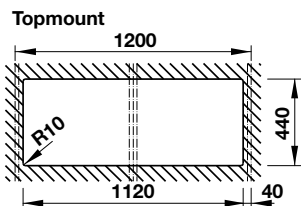

Finish	Art.No.	Price/ Giá (VAT)
● Màu đen / Black	570.35.340	26.990.000 VND

- Độ sâu bồn: 140 / 230 mm
- Độ dày: 1,2 mm
- Kích thước chậu: 1140D x 460R mm
- Kích thước mỗi bồn: 133D x 384R mm / 509D x 384R mm
- Kích thước cắt đá: lắp nổi 1120D x 440R mm, lắp âm 1080D x 400R mm
- Đóng gói: 1 bộ tiêu chuẩn gồm siphon và bộ phụ kiện (thớt, rổ thoát nước, rổ inox, khay đỡ)
- Kích thước tủ tối thiểu đề nghị: 1200 mm
- Phương thức lắp đặt: lắp nổi / lắp âm

- Bowl depth: 140 / 230mm
- Thickness: 1.2 mm
- Overall dimension: 1140L x 460W mm
- Bowl dimension: 133L x 384W mm / 509L x 384W mm
- Cut-out dimensions: topmount 1120L x 440W mm, undermount 1080L x 400W mm
- Packing: full set with siphon and accessories (wooden chopping, steel colander, steel basket, steel tray)
- Recommended minimum cabinet size: 1200 mm
- Installation method: topmount / undermount