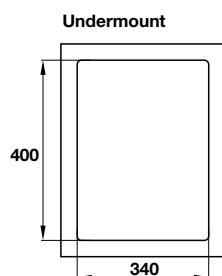

- Độ sâu bồn: 185 mm
- Độ dày: 1 mm
- Kích thước chậu: 380D x 440R mm
- Kích thước mỗi bồn: 340D x 400R mm
- Kích thước cắt đá: 340D x 400R mm
- Đóng gói: 1 bộ tiêu chuẩn kèm siphon
- Kích thước tủ tối thiểu để nghi: 500 mm
- Phương thức lắp đặt: lắp nổi

- Bowl depth: 185 mm
- Thickness: 1 mm
- Overall dimensions: 380L x 440W mm
- Bowls dimensions: 340L x 400W mm
- Cut-out dimensions: 340L x 400W mm
- Packing: full set with odour trap
- Recommended minimum cabinet size: 500 mm
- Installation method: topmount