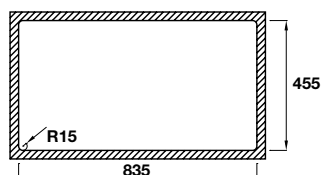

CHẬU HÄFELE INOX VALERIAN HS-SD8749
HÄFELE STAINLESS STEEL SINK VALERIAN HS-SD8749