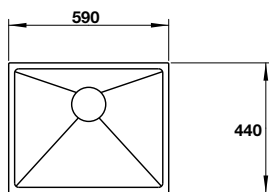

- Độ sâu bồn: 185mm
- Độ dày: 1,0 mm
- Kích thước chậu: 590D x 440R mm
- Kích thước bồn: 550D x 400R mm
- Kích thước cắt đá: 550D x 400R mm
- Đóng gói: 1 bộ tiêu chuẩn kèm siphon
- Kích thước tủ tối thiểu đề nghị: 600 mm
- Phương thức lắp đặt: lắp âm

- Bowl depth: 185 mm
- Thickness: 1.0 mm
- Overall dimensions: 590L x 440W mm
- Bowl dimensions: 550L x 400W mm
- Cut-out dimensions: 550L x 400W mm
- Packing: full set with odour trap
- Recommended minimum cabinet size: 600 mm
- Installation method: undermount