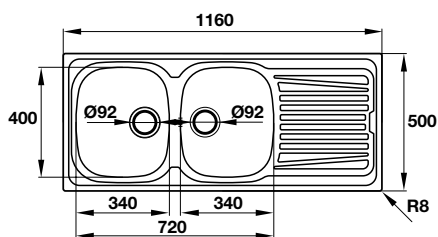

- Độ sâu bồn: 150 mm
- Độ dày: 0,8 mm
- Kích thước chậu: 1160D x 500R mm
- Kích thước mỗi bồn: 340D x 340R mm
- Kích thước cắt đá: 1140D x 480R mm
- Đóng gói: 1 bộ tiêu chuẩn kèm siphon
- Kích thước tủ tối thiểu đề nghị: 800 mm
- Phương thức lắp đặt: lắp nổi

- Bowl depth: 150 mm
- Thickness: 0.8 mm
- Overall dimensions: 1160L x 500W mm
- Bowls dimensions: 340L x 340W mm
- Cut-out dimensions: 1140L x 480W mm
- Packing: full set with odour trap
- Recommended minimum cabinet size: 800 mm
- Installation method: topmount