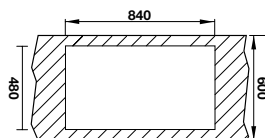

- Độ sâu bồn: 200 mm
- Độ dày: 0,8 mm
- Kích thước chậu: 860D x 500R mm
- Kích thước bồn: 330D x 400R mm
- Kích thước cắt đá: 840D x 480R mm
- Đóng gói: 1 bộ tiêu chuẩn kèm siphon
- Kích thước tủ tối thiểu để nghi: 450 mm
- Phương thức lắp đặt: lắp nổi

- Bowl depth: 200 mm
- Thickness: 0.8 mm
- Overall dimensions: 860L x 500W mm
- Bowl dimensions: 330L x 400W mm
- Cut-out dimensions: 840L x 480W mm
- Packing: full set with odour trap
- Recommended minimum cabinet size: 450 mm
- Installation method: topmount