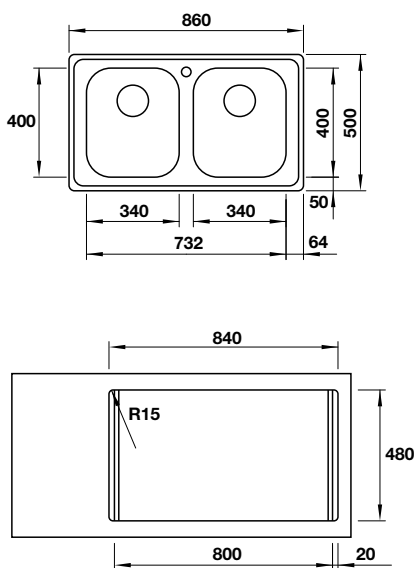

- Độ sâu bồn: 180 mm
- Độ dày: 1 mm
- Kích thước chậu: 860D x 500R mm
- Kích thước mỗi bồn: 340D x 400R mm
- Kích thước cắt đá: 800D x 480R mm
- Đóng gói: 1 bộ tiêu chuẩn (gồm chậu 570.27.210 và siphon 565.69.501 / 565.69.911)
- Kích thước tủ tối thiểu để nghi: 800 mm
- Phương thức lắp đặt: lắp nổi

- Bowl depth: 180 mm
- Thickness: 1 mm
- Overall dimensions: 860L x 500W mm
- Bowls dimensions: 340L x 400W mm
- Cut-out dimensions: 800L x 480W mm
- Packing: full set (including sink 570.27.210 and siphon 565.69.501 / 565.69.911)
- Recommended minimum cabinet size: 800 mm
- Installation method: topmount