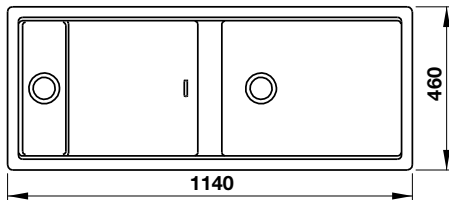

Finish	Art.No.	Price/ Giá (VAT)
● Màu đen / Black	570.35.340	26.990.000 VND

- Độ sâu bồn: 140 / 230 mm
- Độ dày: 1,2 mm
- Kích thước chậu: 1140D x 460R mm
- Kích thước mỗi bồn: 133D x 384R mm / 509D x 384R mm
- Kích thước cắt đá: lắp nổi 1120D x 440R mm, lắp âm 1080D x 400R mm
- Đóng gói: 1 bộ tiêu chuẩn gồm siphon và bộ phụ kiện (thớt, rổ thoát nước, rổ inox, khay đỡ)
- Kích thước tủ tối thiểu đề nghị: 1200 mm
- Phương thức lắp đặt: lắp nổi / lắp âm

- Bowl depth: 140 / 230mm
- Thickness: 1.2 mm
- Overall dimension: 1140L x 460W mm
- Bowl dimension: 133L x 384W mm / 509L x 384W mm
- Cut-out dimensions: topmount 1120L x 440W mm, undermount 1080L x 400W mm
- Packing: full set with siphon and accessories (wooden chopping, steel colander, steel basket, steel tray)
- Recommended minimum cabinet size: 1200 mm
- Installation method: topmount / undermount