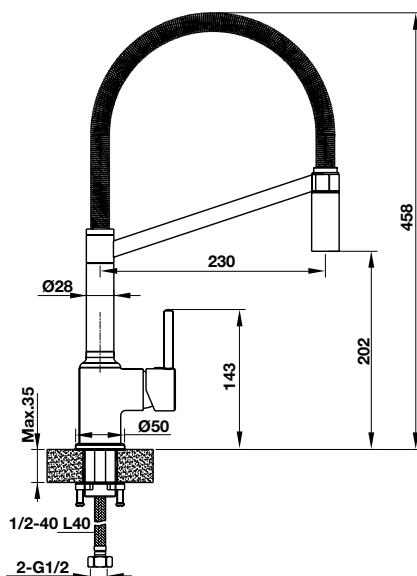

- Chất liệu: đồng bề mặt chrome
- Vòi nóng/ lạnh
- Đầu vòi có thể co giãn
- Đồng gói: trọn bộ (đã bao gồm dây cấp nước)

- *Material: brass chrome surface*
- *Cold & hot water mixer*
- *Flexible spray head*
- *Packing: full set (hose included)*