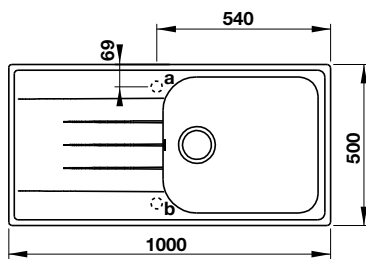

- Bowl depth: 200mm
- Thickness: 1.2 mm
- Overall dimension: 860L x 500W mm
- Bowl dimension: 360L x 430Wmm
- Cut-out dimensions: topmount 840L x 480W mm, undermount 846L x 486W mm
- Packing: full set with odour trap
- Recommended minimum cabinet size: 900 mm
- Installation method: topmount / undermount

- *Bowl depth: 205 mm*
- *Thickness: 1.2 mm*
- *Overall dimension: 860L x 500W mm*
- *Bowl dimension: 373L x 373W mm*
- *Cut-out dimensions: topmount 840L x 480W mm, undermount 845L x 485W mm*
- *Packing: full set with odour trap*
- *Recommended minimum cabinet size: 900 mm*
- *Installation method: topmount / undermount*

- Độ sâu bồn: 220 mm
- Độ dày: 1,2 mm
- Kích thước chậu: 1000D x 500R mm
- Kích thước bồn: 482D x 422R mm
- Kích thước cắt đá: lắp nổi 980D x 480R mm, lắp âm 985D x 481R mm
- Đóng gói: 1 bộ tiêu chuẩn kèm siphon
- Kích thước tủ tối thiểu đề nghị: 1000 mm
- Phương thức lắp đặt: lắp nổi / lắp âm

- Bowl depth: 220 mm
- Thickness: 1.2 mm
- Overall dimensions: 1000L x 500W mm
- Bowl dimensions: 482L x 422W mm
- Cut-out dimensions: topmount 980L x 480W mm, undermount 985L x 481W mm
- Packing: full set with odour trap
- Recommended minimum cabinet size: 1000 mm
- Installation method: topmount / undermount