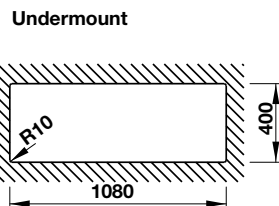

Finish	Art.No.	Price/ Giá (VAT)
● Màu đen / Black	570.35.340	26.990.000 VND

- Độ sâu bồn: 140 / 230 mm
- Độ dày: 1,2 mm
- Kích thước chậu: 1140D x 460R mm
- Kích thước mỗi bồn: 133D x 384R mm / 509D x 384R mm
- Kích thước cắt đá: lắp nổi 1120D x 440R mm, lắp âm 1080D x 400R mm
- Đóng gói: 1 bộ tiêu chuẩn gồm siphon và bộ phụ kiện (thớt, rổ thoát nước, rổ inox, khay đỡ)
- Kích thước tủ tối thiểu đề nghị: 1200 mm
- Phương thức lắp đặt: lắp nổi / lắp âm

- Bowl depth: 140 / 230mm
- Thickness: 1.2 mm
- Overall dimension: 1140L x 460W mm
- Bowl dimension: 133L x 384W mm / 509L x 384W mm
- Cut-out dimensions: topmount 1120L x 440W mm, undermount 1080L x 400W mm
- Packing: full set with siphon and accessories (wooden chopping, steel colander, steel basket, steel tray)
- Recommended minimum cabinet size: 1200 mm
- Installation method: topmount / undermount