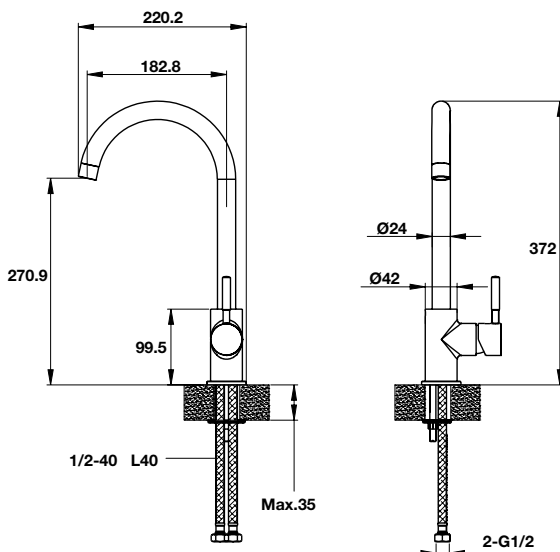

NEW

Finish	Art.No.	Price/ Giá (VAT)
● Màu kem / Cream	570.51.490	2.490.000 VND
● Màu xám / Grey	570.51.590	
● Màu đen / Black	570.51.390	

- Chất liệu: GRANTEC & Chrome
- Vòi nóng/ lạnh
- Đầu vòi rửa có thể kéo dài
- Đóng gói: trọn bộ (đã bao gồm dây cấp nước)

- Material: GRANTEC & Chrome surface
- Cold & hot water mixer
- Extendable spray head
- Packing: full set (hose included)