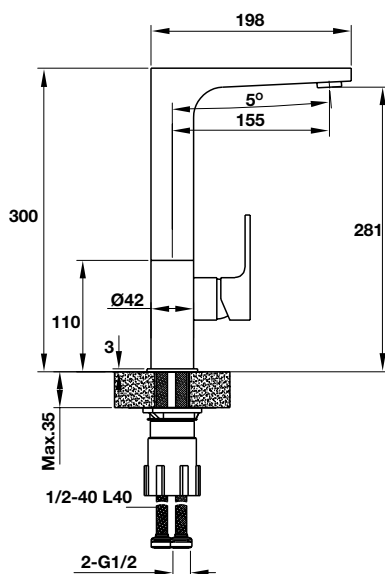

Art.No.	Price/ Giá (VAT)
570.51.030	2.990.000 VND

- Chất liệu: đồng bề mặt chrome
- Vòi nóng/ lạnh
- Đóng gói: trọn bộ (đã bao gồm dây cấp nước)

- Material: brass chrome surface
- Cold & hot water mixer
- Packing: full set (hose included)