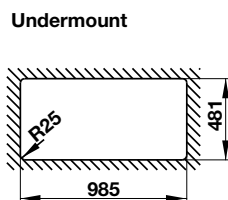

CHẬU ĐÁ HÄFELE JULIUS HS-GSD10050
HÄFELE GRANITE SINK JULIUS HS-GSD10050

Finish	Art.No.	Price/ Giá (VAT)
● Màu kem / Cream	570.36.450	7.990.000 VND
● Màu xám / Grey	570.36.550	
● Màu đen / Black	570.36.350	

- Độ sâu bồn: 220 mm
- Độ dày: 1,2 mm
- Kích thước chậu: 1000D x 500R mm
- Kích thước bồn: 482D x 422R mm
- Kích thước cắt đá: lắp nổi 980D x 480R mm, lắp âm 985D x 481R mm
- Đóng gói: 1 bộ tiêu chuẩn kèm siphon
- Kích thước tủ tối thiểu đề nghị: 1000 mm
- Phương thức lắp đặt: lắp nổi / lắp âm

- Bowl depth: 220 mm
- Thickness: 1.2 mm
- Overall dimensions: 1000L x 500W mm
- Bowl dimensions: 482L x 422W mm
- Cut-out dimensions: topmount 980L x 480W mm, undermount 985L x 481W mm
- Packing: full set with odour trap
- Recommended minimum cabinet size: 1000 mm
- Installation method: topmount / undermount