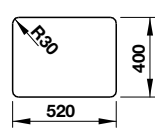

Undermount