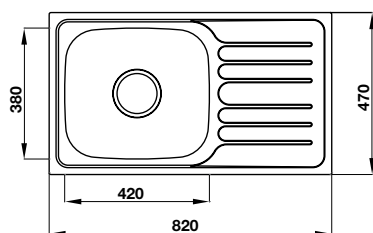

- Độ sâu bồn: 185 mm
- Độ dày: 0,8 mm
- Kích thước chậu: 820D x 470R mm
- Kích thước bồn: 420D x 380R mm
- Kích thước cắt đá: 800D x 450R mm
- Đóng gói: 1 bộ tiêu chuẩn kèm siphon
- Kích thước tủ tối thiểu để nghi: 600 mm
- Phương thức lắp đặt: lắp nổi

- *Bowl depth: 185 mm*
- *Thickness: 0.8 mm*
- *Overall dimensions: 820L x 470W mm*
- *Bowl dimensions: 420L x 380W mm*
- *Cut-out dimensions: 800L x 450W mm*
- *Packing: full set with odour trap*
- *Recommended minimum cabinet size: 600 mm*
- *Installation method: topmount*