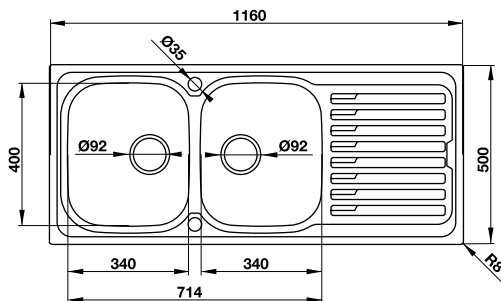

- Bowl depth: 180 mm
- Thickness: 1 mm
- Overall dimensions: 1160L x 500W mm
- Bowls dimensions: 340L x 400W mm
- Cut-out dimensions: 800L x 480W mm
- Packing: full set (including sink 570.27.200 and siphon 565.69.501 / 565.69.911)
- Recommended cabinet size: 800 mm
- Installation method: topmount

- Bowl depth: 200 mm
- Thickness: 0.8 mm
- Overall dimensions: 1160L x 500W mm
- Bowls dimensions: 340L x 340W mm
- Cut-out dimensions: 1140L x 480W mm
- Packing: full set with odour trap
- Recommended minimum cabinet size: 800 mm
- Installation method: topmount

CHẬU HÄFELE INOX CLAUDIUS HS-SDD11650
HÄFELE STAINLESS STEEL SINK CLAUDIUS HS-SDD11650

5 YEARS

800 MM

MADE IN EUROPE

Art.No.	Price/ Giá (VAT)
565.86.281	5.490.000 VND

- Độ sâu bồn: 180 mm
- Độ dày: 0,9 mm
- Kích thước chậu: 1160D x 500R mm
- Kích thước mỗi bồn: 340D x 400R mm
- Kích thước cắt đá: 1140D x 480R mm
- Đóng gói: 1 bộ tiêu chuẩn kèm siphon
- Kích thước tủ tối thiểu để nghi: 800 mm
- Phương thức lắp đặt: lắp nổi

- Bowl depth: 180 mm
- Thickness: 0.9 mm
- Overall dimensions: 1160L x 500W mm
- Bowls dimensions: 340L x 340W mm
- Cut-out dimensions: 1140L x 600W mm
- Packing: full set with odour trap
- Recommended minimum cabinet size: 800 mm
- Installation method: topmount