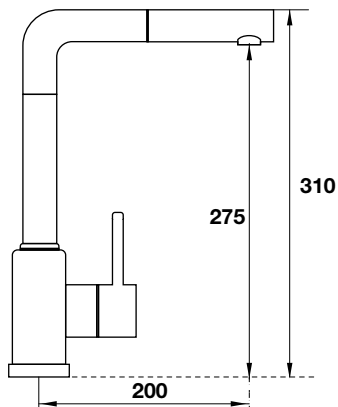

Art.No.	Price/ Giá (VAT)
569.15.201	4.990.000 VND

- Chất liệu: đồng bẽ mặt chrome
- Vòi nóng/ lạnh
- Đầu vòi rửa có thể kéo dài
- Đóng gói: trọn bộ (đã bao gồm dây cấp nước)

- *Material: chrome surface*
- *Cold & hot water mixer*
- *Extendable spray head*
- *Packing: full set (hose included)*