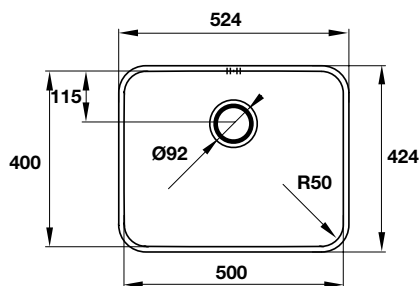

Undermount

Art.No.	Price/ Giá (VAT)
565.86.331	3.990.000 VND

- Độ sâu bồn: 180 mm
- Độ dày: 0,8 mm
- Kích thước chậu: 524D x 424R mm
- Kích thước bồn: 500D x 400R mm
- Kích thước cắt đá: 500D x 400R mm
- Đóng gói: 1 bộ tiêu chuẩn kèm siphon
- Kích thước tủ tối thiểu để ngh: 600 mm
- Phương thức lắp đặt: lắp âm

- Bowl depth: 180 mm
- Thickness: 0.8 mm
- Overall dimensions: 524L x 424W mm
- Bowl dimensions: 500L x 400W mm
- Cut-out dimensions: 500L x 400W mm
- Packing: full set with odour trap
- Recommended minimum cabinet size: 600 mm
- Installation method: undermount