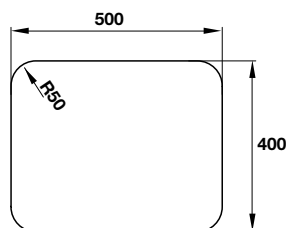

Undermount