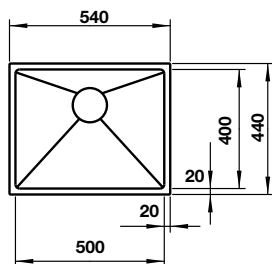

1. Độ sâu bồn: 200 mm
   - Độ dày: 1 mm
   - Kích thước chậu: 540D x 440R mm
   - Kích thước bồn: 500D x 400R mm
   - Kích thước cắt đá: lắp nổi 520D x 420R mm, lắp âm 500D x 400R mm
   - Đóng gói: 1 bộ tiêu chuẩn (gồm chậu 570.27.150 và siphon 565.69.500 / 565.69.911)
   - Kích thước tủ tối thiểu đề nghị: 600 mm
   - Phương thức lắp đặt: topmount / undermount
2. Bowl depth: 200 mm
   - Thickness: 1 mm
   - Overall dimensions: 540L x 440W mm
   - Bowl dimensions: 500L x 400W mm
   - Cut-out dimensions: topmount 520L x 420W mm, undermount 500L x 400W mm
   - Packing: full set (including sink 570.27.150 and siphon 565.69.500 / 565.69.911)
   - Recommended minimum cabinet size: 600 mm
   - Installation method: topmount / undermount