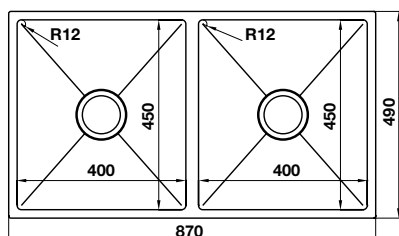

CHẬU HÄFELE INOX VALERIAN HS-SD8749
HÄFELE STAINLESS STEEL SINK VALERIAN HS-SD8749