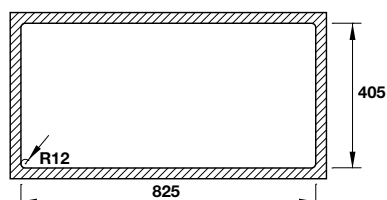

CHẬU HÄFELE INOX VALERIAN HS-SD8745
HÄFELE STAINLESS STEEL SINK VALERIAN HS-SD8745