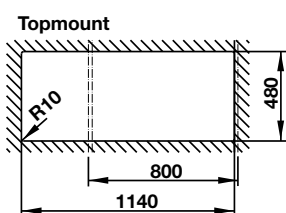

- Bowl depth: 190 mm
- Thickness: 1.2 mm
- Overall dimensions: 1160L x 500W mm
- Bowls dimensions: 337.5L x 450W mm
- Cut-out dimensions: 1140L x 480W mm
- Packing: full set (including siphon 565.69.911)
- Recommended minimum cabinet size: 800 mm
- Installation method: topmount

- Bowl depth: 170 / 195 mm
- Thickness: 1.2 mm
- Overall dimension: 1160L x 500W mm
- Bowl dimension: 324L x 347W mm / 378L x 430W mm
- Cut-out dimensions: topmount 1140L x 480W mm, undermount 1146L x 486W mm
- Packing: full set with odour trap
- Recommended minimum cabinet size: 800 mm
- Installation method: topmount / undermount

- Độ sâu bồn: 204mm
- Độ dày: 1,2 mm
- Kích thước chậu: 1160D x 500R mm
- Kích thước mỗi bồn: 341D x 422R mm
- Kích thước cắt đá: lắp nổi 1140D x 480R mm, lắp âm 1145D x 481R mm
- Đóng gói: 1 bộ tiêu chuẩn kèm siphon
- Kích thước tủ tối thiểu đề nghị: 800 mm
- Phương thức lắp đặt: lắp nổi / lắp âm

- Bowl depth: 204 mm
- Thickness: 1.2 mm
- Overall dimension: 1160L x 500W mm
- Bowl dimension: 341L x 422Wmm
- Cut-out dimensions: topmount 1140L x 480W mm, undermount 1145L x 481W mm
- Packing: full set with odour trap
- Recommended minimum cabinet size: 800 mm
- Installation method: topmount / undermount