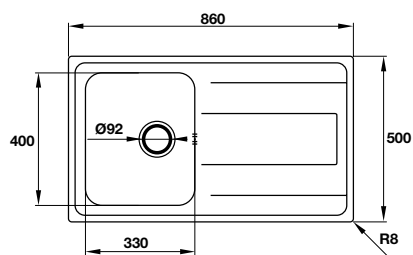

- Độ sâu bồn: 200 mm
- Độ dày: 0,8 mm
- Kích thước chậu: 860D x 500R mm
- Kích thước bồn: 330D x 400R mm
- Kích thước cắt đá: 840D x 480R mm
- Đóng gói: 1 bộ tiêu chuẩn kèm siphon
- Kích thước tủ tối thiểu để nghi: 450 mm
- Phương thức lắp đặt: lắp nổi

- Bowl depth: 200 mm
- Thickness: 0.8 mm
- Overall dimensions: 860L x 500W mm
- Bowl dimensions: 330L x 400W mm
- Cut-out dimensions: 840L x 480W mm
- Packing: full set with odour trap
- Recommended minimum cabinet size: 450 mm
- Installation method: topmount