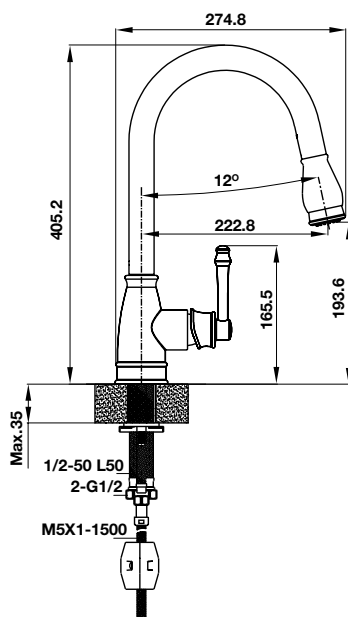

Art.No.	Price/ Giá (VAT)
570.51.020	2.990.000 VND

- Chất liệu: đồng bề mặt chrome
- Vòi nóng/ lạnh
- Đầu vòi rửa có thể kéo dài
- Đóng gói: trọn bộ (đã bao gồm dây cấp nước)

- *Material: brass chrome surface*
- *Cold & hot water mixer*
- *Extendable spray head*
- *Packing: full set (hose included)*