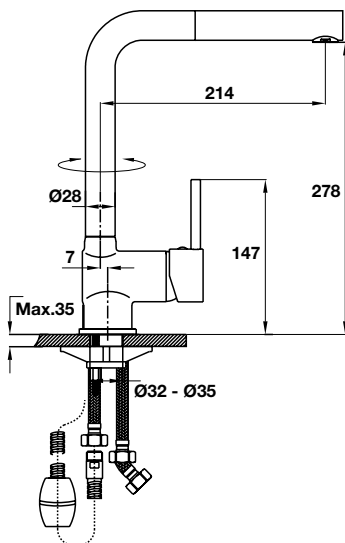

- Chất liệu: Bề mặt chrome
- Vòi nóng/ lạnh
- Đầu vòi rửa có thể kéo dài
- Đóng gói: trọn bộ

- *Material: Metal chrome surface*
- *Cold & hot water mixer*
- *Extendable spray head*
- *Packing: full set*