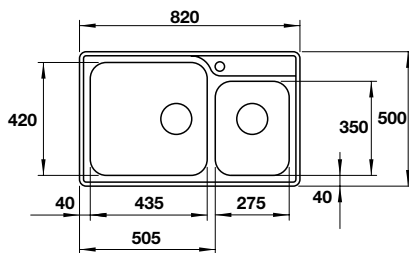

- Độ sâu bồn: 190 mm
- Độ dày: 1 mm
- Kích thước chậu: 820D x 500R mm
- Kích thước mỗi bồn: 435D x 420R mm / 275D x 350R mm
- Kích thước cắt đá: 800D x 480R mm
- Đóng gói: 1 bộ tiêu chuẩn (gồm chậu 570.27.180 và siphon 565.69.501 / 565.69.911)
- Kích thước tủ tối thiểu để nghị: 800 mm
- Phương thức lắp đặt: lắp nổi

- Bowl depth: 190 mm
- Thickness: 1 mm
- Overall dimensions: 820L x 500W mm
- Bowl dimensions: 435L x 420W mm / 275L x 350W mm
- Cut-out dimensions: 800L x 480W mm
- Packing: full set (including sink 570.27.180 and siphon 565.69.501 / 565.69.911)
- Recommended minimum cabinet size: 800 mm
- Installation method: topmount