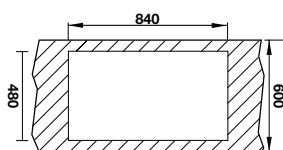

- Độ sâu bồn: 150 mm
- Độ dày: 0,5 mm
- Kích thước chậu: 860D x 500R mm
- Kích thước bồn: 340D x 400R mm
- Kích thước cắt đá: 840D x 480R mm
- Đóng gói: 1 bộ tiêu chuẩn kèm siphon
- Kích thước tủ tối thiểu để nghi: 450 mm
- Phương thức lắp đặt: lắp nổi

- Bowl depth: 150 mm
- Thickness: 0.5 mm
- Overall dimensions: 860L x 500W mm
- Bowl dimensions: 340L x 400W mm
- Cut-out dimensions: 840L x 480W mm
- Packing: full set with odour trap
- Recommended minimum cabinet size: 450 mm
- Installation method: topmount