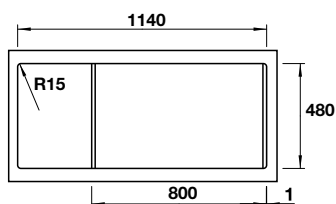

- Bowl depth: 180 mm
- Thickness: 1 mm
- Overall dimensions: 1160L x 500W mm
- Bowls dimensions: 340L x 400W mm
- Cut-out dimensions: 800L x 480W mm
- Packing: full set (including sink 570.27.200 and siphon 565.69.501 / 565.69.911)
- Recommended cabinet size: 800 mm
- Installation method: topmount