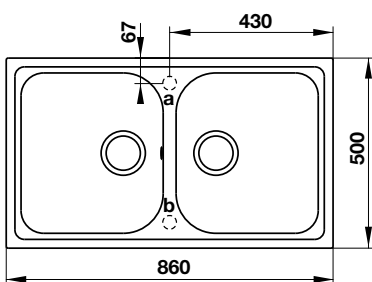

- Bowl depth: 204 mm
- Thickness: 1.2 mm
- Overall dimension: 1160L x 500W mm
- Bowl dimension: 341L x 422Wmm
- Cut-out dimensions: topmount 1140L x 480W mm, undermount 1145L x 481W mm
- Packing: full set with odour trap
- Recommended minimum cabinet size: 800 mm
- Installation method: topmount / undermount

- Bowl depth: 190 mm
- Thickness: 1.2 mm
- Overall dimensions: 860L x 500W mm
- Bowls dimensions: 375L x 450W mm
- Cut-out dimensions: 840L x 480W mm
- Packing: full set (including siphon 565.69.911)
- Recommended minimum cabinet size: 900 mm
- Installation method: topmount

- Bowl depth: 200mm
- Thickness: 1.2 mm
- Overall dimension: 860L x 500W mm
- Bowl dimension: 360L x 430Wmm
- Cut-out dimensions: topmount 840L x 480W mm, undermount 846L x 486W mm
- Packing: full set with odour trap
- Recommended minimum cabinet size: 900 mm
- Installation method: topmount / undermount

- Độ sâu bồn: 205 mm
- Độ dày: 1,2 mm
- Kích thước chậu: 860D x 500R mm
- Kích thước mỗi bồn: 373D x 373R mm
- Kích thước cắt đá: lắp nổi 840D x 480R mm, lắp âm 845D x 485R mm
- Đóng gói: 1 bộ tiêu chuẩn kèm siphon
- Kích thước tủ tối thiểu đề nghị: 900 mm
- Phương thức lắp đặt: lắp nổi / lắp âm