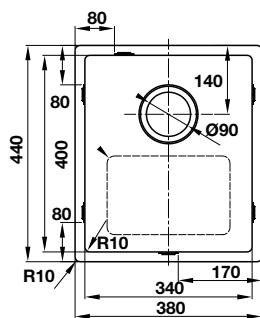

- Độ sâu bồn: 185 mm
- Độ dày: 1 mm
- Kích thước chậu: 380D x 440R mm
- Kích thước mỗi bồn: 340D x 400R mm
- Kích thước cắt đá: 340D x 400R mm
- Đóng gói: 1 bộ tiêu chuẩn kèm siphon
- Kích thước tủ tối thiểu để nghi: 500 mm
- Phương thức lắp đặt: lắp nổi

- Bowl depth: 185 mm
- Thickness: 1 mm
- Overall dimensions: 380L x 440W mm
- Bowls dimensions: 340L x 400W mm
- Cut-out dimensions: 340L x 400W mm
- Packing: full set with odour trap
- Recommended minimum cabinet size: 500 mm
- Installation method: topmount