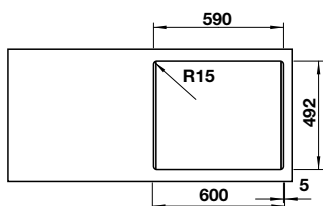

- Độ sâu bồn: 200 mm
- Độ dày: 1 mm
- Kích thước chậu: 610D x 510R mm
- Kích thước bồn: 528D x 430R mm
- Kích thước cắt đá: 590D x 492R mm
- Đóng gói: 1 bộ tiêu chuẩn (gồm chậu 570.27.190 và siphon 565.69.014 / 565.69.911)
- Kích thước tủ tối thiểu đề nghị: 600 mm
- Phương thức lắp đặt: lắp nổi

- Bowl depth: 200 mm
- Thickness: 1 mm
- Overall dimensions: 610L x 510W mm
- Bowl dimensions: 528L x 430W mm
- Cut-out dimensions: 590L x 492W mm
- Packing: full set (including sink 570.27.190 and siphon 565.69.014 / 565.69.911)
- Recommended minimum cabinet size: 600 mm
- Installation method: topmount