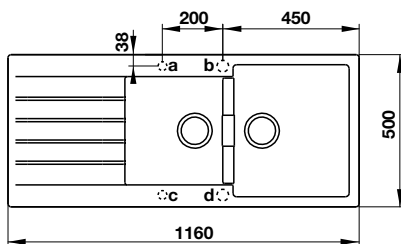

Finish	Art.No.	Price/ Giá (VAT)
● Màu kem / Cream	570.35.470	10.490.000 VND
● Màu xám / Grey	570.35.570	
● Màu đen / Black	570.35.370	

- Độ sâu bồn: 170 / 195 mm
- Độ dày: 1,2 mm
- Kích thước chậu: 1160D x 500R mm
- Kích thước mỗi bồn: 324D x 347R mm / 378D x 430R mm
- Kích thước cắt đá: lắp nổi 1140D x 480R mm, lắp âm 1146D x 486R mm
- Đóng gói: 1 bộ tiêu chuẩn kèm siphon
- Kích thước tủ tối thiểu đề nghị: 800 mm
- Phương thức lắp đặt: lắp nổi / lắp âm

- Bowl depth: 170 / 195 mm
- Thickness: 1.2 mm
- Overall dimension: 1160L x 500W mm
- Bowl dimension: 324L x 347W mm / 378L x 430W mm
- Cut-out dimensions: topmount 1140L x 480W mm, undermount 1146L x 486W mm
- Packing: full set with odour trap
- Recommended minimum cabinet size: 800 mm
- Installation method: topmount / undermount