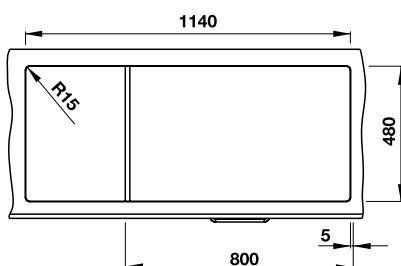

- Độ sâu bồn: 190 mm
- Độ dày: 1,2 mm
- Kích thước chậu: 1160D x 500R mm
- Kích thước mỗi bồn: 337,5D x 450R mm
- Kích thước cắt đá: 1140D x 480R mm
- Đóng gói: 1 bộ tiêu chuẩn (gồm siphon 565.69.911)
- Kích thước tủ tối thiểu đề nghị: 800 mm
- Phương thức lắp đặt: lắp nổi

- Bowl depth: 190 mm
- Thickness: 1.2 mm
- Overall dimensions: 1160L x 500W mm
- Bowls dimensions: 337.5L x 450W mm
- Cut-out dimensions: 1140L x 480W mm
- Packing: full set (including siphon 565.69.911)
- Recommended minimum cabinet size: 800 mm
- Installation method: topmount