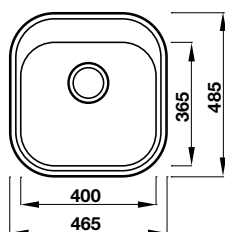

- Độ sâu bồn: 165 mm
- Độ dày: 0,8 mm
- Kích thước chậu: 465D x 485R mm
- Kích thước bồn: 400D x 365R mm
- Kích thước cắt đá: 442D x 462R mm
- Đóng gói: 1 bộ tiêu chuẩn kèm siphon
- Kích thước tủ tối thiểu để nghi: 450 mm
- Phương thức lắp đặt: lắp nổi

- Bowl depth: 165mm
- Thickness: 0.8 mm
- Overall dimensions: 465L x 485W mm
- Bowl dimensions: 400L x 365W mm
- Cut-out dimensions: 442L x 462W mm
- Packing: full set with odour trap
- Recommended minimum cabinet size: 450 mm
- Installation method: topmount