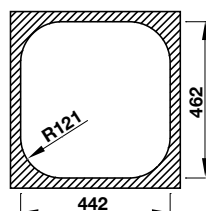

- Độ sâu bồn: 165 mm
- Độ dày: 0,8 mm
- Kích thước chậu: 465D x 485R mm
- Kích thước bồn: 400D x 365R mm
- Kích thước cắt đá: 442D x 462R mm
- Đóng gói: 1 bộ tiêu chuẩn kèm siphon
- Kích thước tủ tối thiểu để nghi: 450 mm
- Phương thức lắp đặt: lắp nổi

- Bowl depth: 165mm
- Thickness: 0.8 mm
- Overall dimensions: 465L x 485W mm
- Bowl dimensions: 400L x 365W mm
- Cut-out dimensions: 442L x 462W mm
- Packing: full set with odour trap
- Recommended minimum cabinet size: 450 mm
- Installation method: topmount