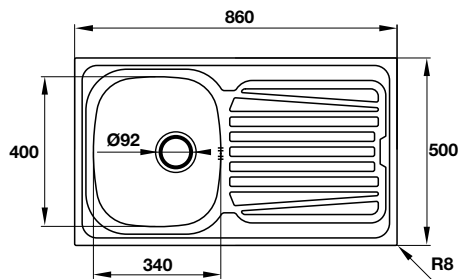

- Độ sâu bồn: 150 mm
- Độ dày: 0,5 mm
- Kích thước chậu: 860D x 500R mm
- Kích thước bồn: 340D x 400R mm
- Kích thước cắt đá: 840D x 480R mm
- Đóng gói: 1 bộ tiêu chuẩn kèm siphon
- Kích thước tủ tối thiểu để nghi: 450 mm
- Phương thức lắp đặt: lắp nổi

- Bowl depth: 150 mm
- Thickness: 0.5 mm
- Overall dimensions: 860L x 500W mm
- Bowl dimensions: 340L x 400W mm
- Cut-out dimensions: 840L x 480W mm
- Packing: full set with odour trap
- Recommended minimum cabinet size: 450 mm
- Installation method: topmount