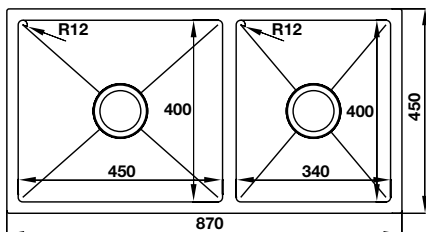

CHẬU HÄFELE INOX VALERIAN HS-SD8745
HÄFELE STAINLESS STEEL SINK VALERIAN HS-SD8745