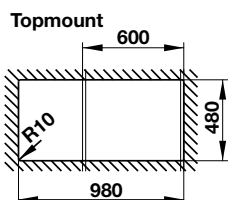

CHẬU ĐÁ HÄFELE JULIUS HS-GSD10050
HÄFELE GRANITE SINK JULIUS HS-GSD10050

Finish	Art.No.	Price/ Giá (VAT)
● Màu kem / Cream	570.36.450	7.990.000 VND
● Màu xám / Grey	570.36.550	
● Màu đen / Black	570.36.350	

- Độ sâu bồn: 220 mm
- Độ dày: 1,2 mm
- Kích thước chậu: 1000D x 500R mm
- Kích thước bồn: 482D x 422R mm
- Kích thước cắt đá: lắp nổi 980D x 480R mm, lắp âm 985D x 481R mm
- Đóng gói: 1 bộ tiêu chuẩn kèm siphon
- Kích thước tủ tối thiểu đề nghị: 1000 mm
- Phương thức lắp đặt: lắp nổi / lắp âm

- Bowl depth: 220 mm
- Thickness: 1.2 mm
- Overall dimensions: 1000L x 500W mm
- Bowl dimensions: 482L x 422W mm
- Cut-out dimensions: topmount 980L x 480W mm, undermount 985L x 481W mm
- Packing: full set with odour trap
- Recommended minimum cabinet size: 1000 mm
- Installation method: topmount / undermount